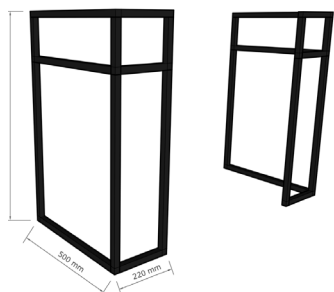

BES

The BES, with its modern and industrial look, is a showpiece for any bathroom. The exotic countertop is made of solid kelengkeng wood from Indonesia. The base is powder coated to last a lifetime.

Size (H x W x L)	Packing Size
Sink: 80 x 480 x 800 mm	100 x 510 x 830 mm
Countertop: 80 x 1200 x 500 mm	100 x 1230 x 530 mm
Base: 760 x 500 x 220 mm (2x)	780 x 520 x 240 mm (2x)

Available finishes
Dusk Grey - Vintage Brown - Copper Green

Material countertop Kelengkeng wood	Material base Powdercoated steel

Color countertop Sienna Brown	Color base Math Black

Weight Sink: 40 kg Countertop: 25 kg Base: 2 x 5.6 kg	Drain diameter 45 mm

Available finishes