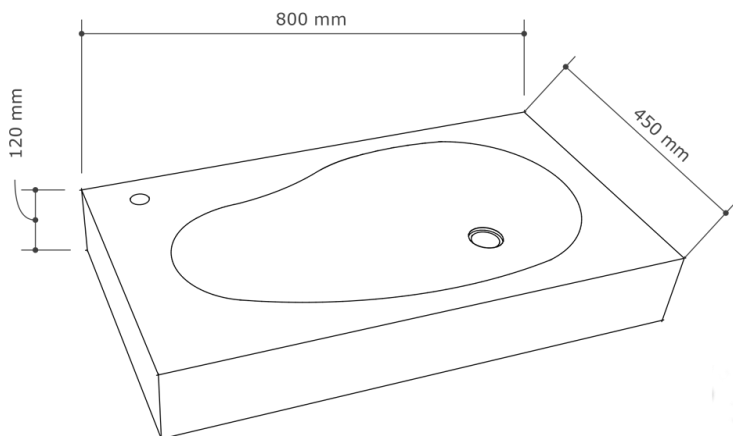

Drain diameter
45 mm

Weight
60.5 kg

Light Grey

SOL

The seductive Sol is defined by its smooth lagoon like bowl, which interacts beautifully with the water to create a dynamic bathroom experience.

Size (H x W x L)
120 x 450 x 800 mm

Weight
31 kg

Available finishes

Vettore

The Vettore with its tremendous large design avoids nobody. This sink is noticeable and have authority in your bathroom.

Including stainless steel plate.

Size (H x W x L)
120 x 500 x 800 mm