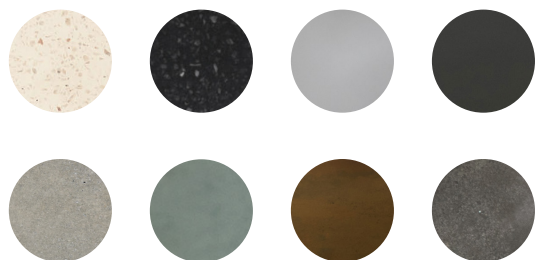

Drain diameter

45 mm

Weight

11 kg

Available finishes

Dusk Grey

Messina

The soft and subtle shape of the Messina is perfect for contemporary rustic bathroom designs. Available in all finishing options – find your style.