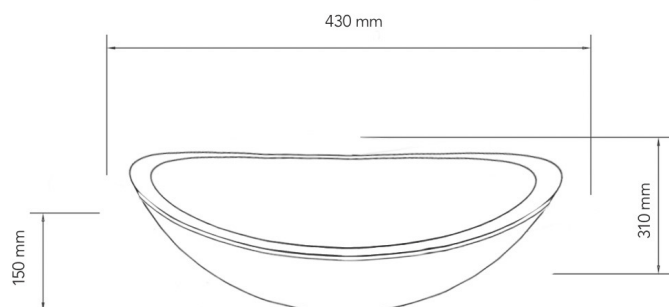

Size (H x W x L)

150 x 310 x 430 mm

Packing Size

170 x 330 x 450 mm

Available finishes

Light Grey - Dark Grey - Natural Concrete - Dusk Grey -
Vintage Brown - Copper Green - White Terrazzo - Black
Terrazzo

Drain diameter

45 mm

Weight

8 kg

Available finishes

Vintage Brown

Allasio Grande

The Allasio Grande embraces the same eccentric design as the original Allasio, but with a more dynamic, elongated form. A stylish line is located on the edge of the sink to stand out even more.