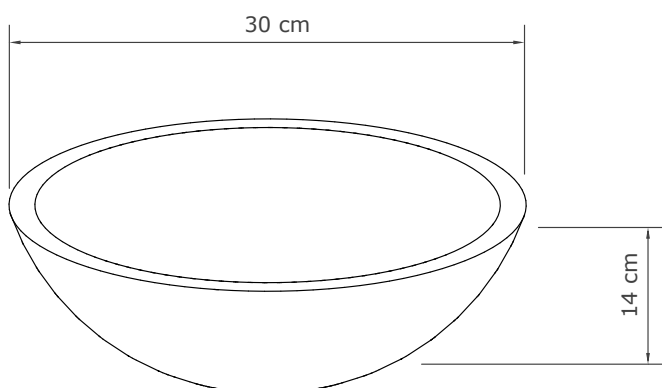

Palermo

Palermo's charming size, along with its simplicity and modernism make it the perfect bathroom companion. Available in our full range of colour options - find your style.

Size (H x W x L)
120 x 300 x 300 mm

Packing Size
180 x 350 x 350 mm

Available finishes

Light Grey - Dark Grey - Natural Concrete - Dusk Grey
- Vintage Brown - Copper Green - White Terrazzo -
Black Terrazzo

Drain diameter
45 mm

Weight
8 kg

Available finishes