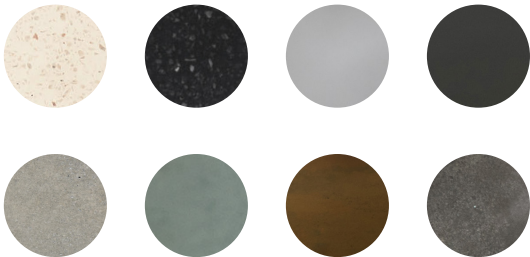

Available finishes