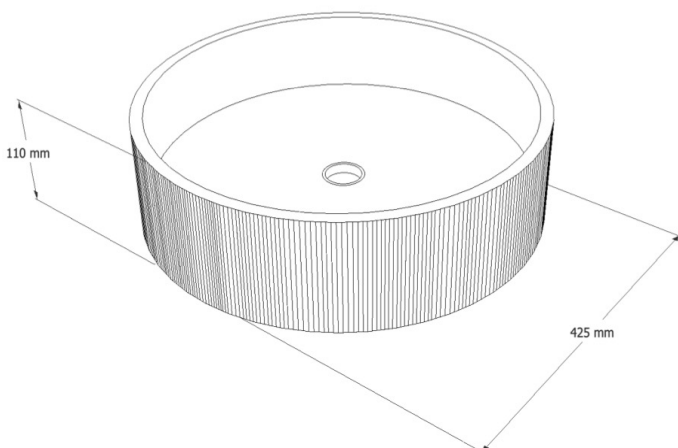

Size (H x W x L)
110 x 425 x 425 mm

Packing size
140 x 450 x 450 mm

Available finishes
Dusk Grey

Drain diameter
45 mm

Weight
14 kg

Available finish

Rimini

The Rimini is a deep, smooth basin featuring an intricate exterior pattern developed to expose the Terrazo's beautiful marble chips. This model boasts beautiful details from top to bottom.