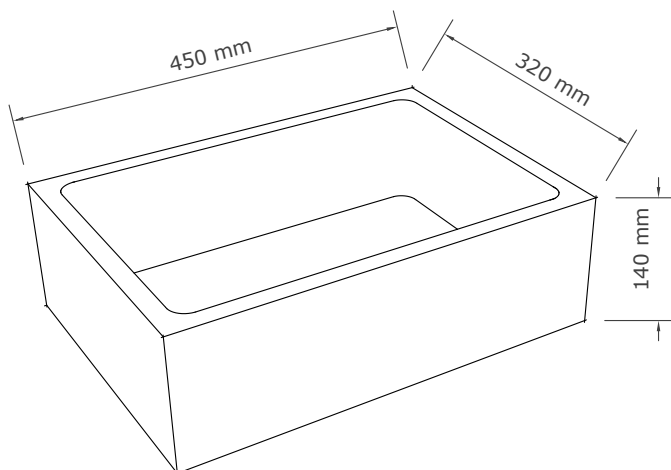

Florentina

Featuring bold edges, nuanced by a soft curve - the beauty of the Florentina is in its details. A broad, spacious basin that has presence - perfect with any of our finishes.

Size (H x W x L)
140 x 320 x 450 mm

Packing Size
210 x 390 x 520 mm

Available finishes

Light Grey - Dark Grey - Natural Concrete - Dusk Grey
- Vintage Brown - Copper Green - White Terrazzo -
Black Terrazzo

Drain diameter
45 mm

Weight
17 kg

Available finishes