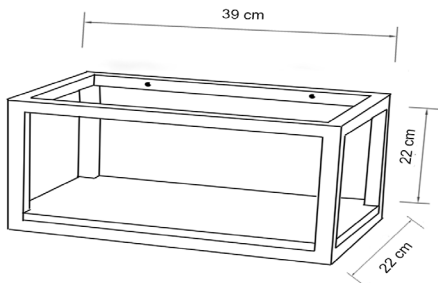

Basic +

The Basic is full of bold industrial charm. Distinctive edges are divided by a sweeping natural curve making this miniature concrete sink a humble classic. Perfect for small bathrooms and restrooms.

Size basin (H x W x L)
110 x 230 x 400 mm

Packing Size
150 x 260 x 430 mm

Size holder (H x W x L)
220 x 220 x 390 mm

Packing Size
240 x 240 x 410 mm

Available finishes
Natural concrete - Dusk Grey - Vintage Brown - Copper Green

Material holder
Galvanized powdercoated steel

Color holder
Math Black

Drain diameter
45 mm

Tap diameter
30 mm

Wall mount suitable
Yes - holder included

Weight
16 kg

Available finishes