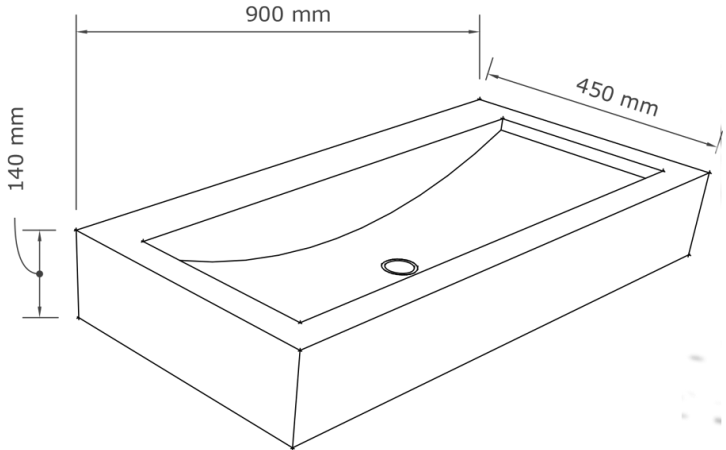

Horizon

The Horizon encompasses a broad, dynamic curve spanning nearly one metre across. Upon special request, one or two tap holes can be installed with this model.

Size (H x W x L)	Packing Size
140 x 450 x 900 mm	200 x 500 x 960 mm

Available finishes
Light Grey - Dark Grey - Dusk Grey - Natural Concrete
- Vintage Brown - Copper Green - White Terrazzo - Black Terrazzo

Drain diameter
45 mm

Weight
60.5 kg