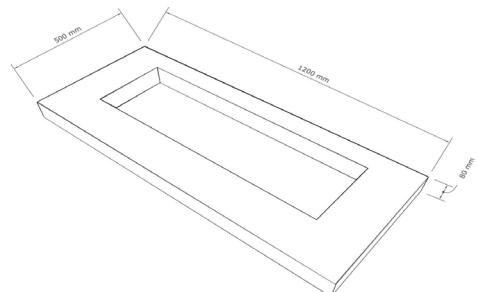

Available finishes