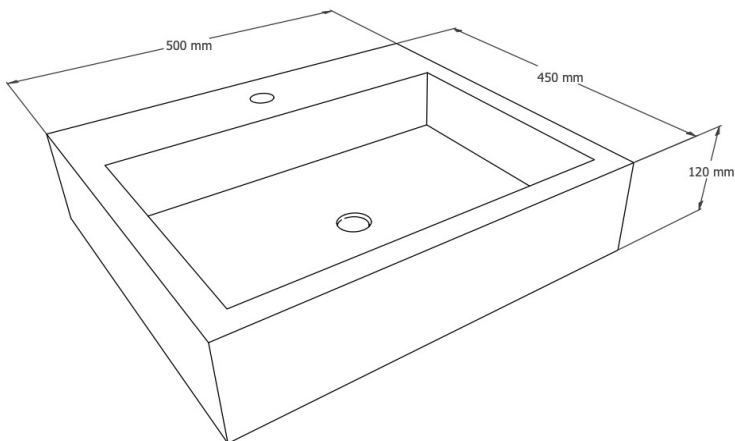

Bergamo

The Bergamo feature sleek bold lines. The rectangular design makes it an excellent pair for contemporary bathroom designs.

Available in all finishing options.

Size (H x W x L)
120 x 450 x 500 mm

Packing size
150 x 490 x 540 mm

Available finishes

Light Grey - Dark Grey - Natural Concrete - Dusk Grey - Vintage Brown - Copper Green - White Terrazzo - Black Terrazzo

Drain diameter
45 mm

Weight
31 kg

Available finishes