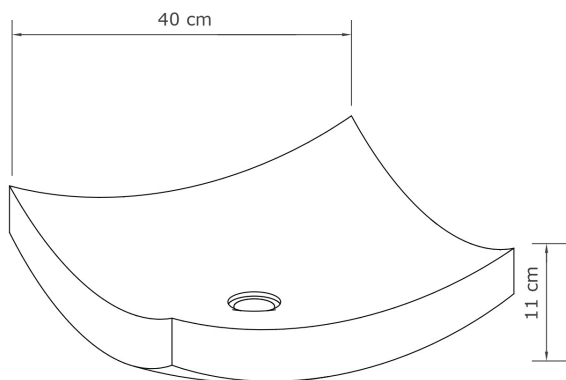

Weight

14 kg