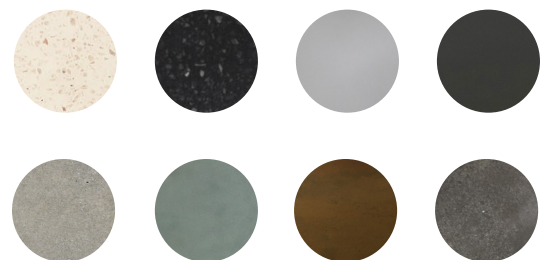

Available finishes