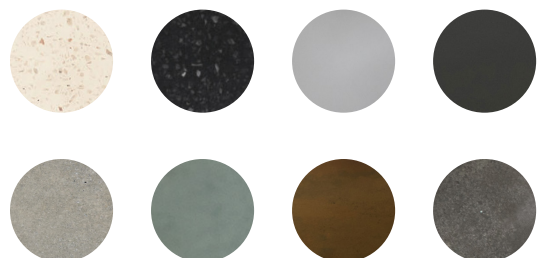

Available finishes