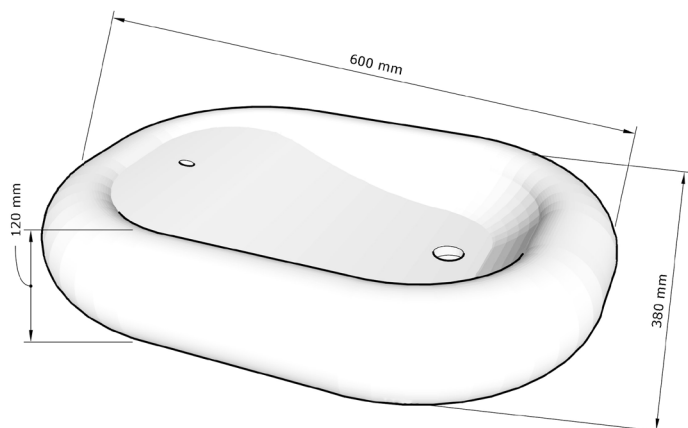

Weight

19 kg

Available finishes

Cieza

The Cieza with its modern, sleek appearance is a unique design object for any bathroom or washroom.

Size (H x W x L)

120 x 380 x 600 mm

Packing Size

140 x 400 x 620 mm

Available finishes

Dusk Grey - Vintage Brown - Copper Green

Drain diameter

45 mm

Weight

27 kg

Available finishes