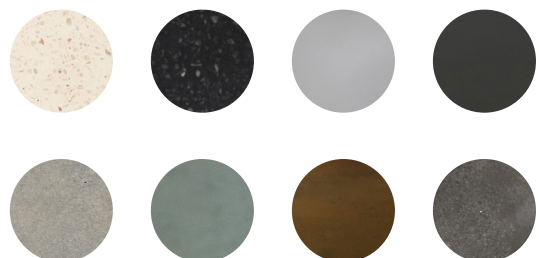

Size (H x W x L)

450 x 360 x 600 mm

Packing size

480 x 390 x 630 mm

Available finishes

Light Grey - Dark Grey - Natural Concrete - Dusk Grey - Vintage Brown - Copper Green - White Terrazzo - Black Terrazzo

Drain diameter

45 mm

Weight

46 kg

Diameter holes

8 inch / 203 mm from center. 2.5 cm width.

Size teak solid plate (H x W x L)

20 x 155 x 300 mm

Available finishes