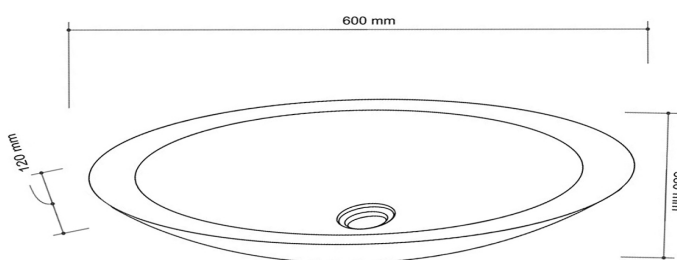

Mojo

The Mojo with its modern, elegant and oval curves is not only stylish, but also flamboyant due to its tough character.

Size (H x W x L)

120 x 380 x 600 mm

Packing Size

170 x 430 x 650 mm

Available finishes

Dusk Grey - Natural Concrete - Vintage Brown - Copper Green

Drain diameter

45 mm

Weight

10 kg

Available finishes