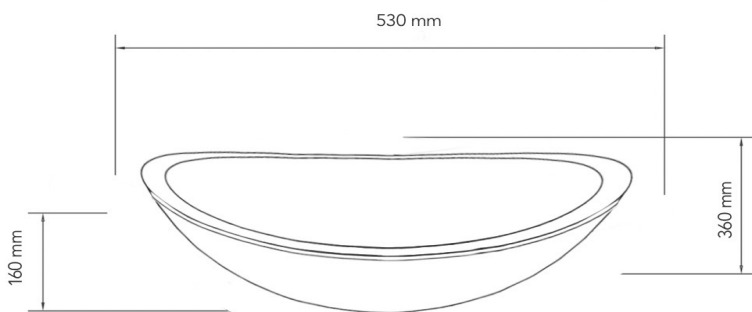

Drain diameter

45 mm

Weight

14 kg

Available finishes

Dusk Grey

Novara

The Novara with its smooth oval and charismatic curves is suitable for all bathroom styles.