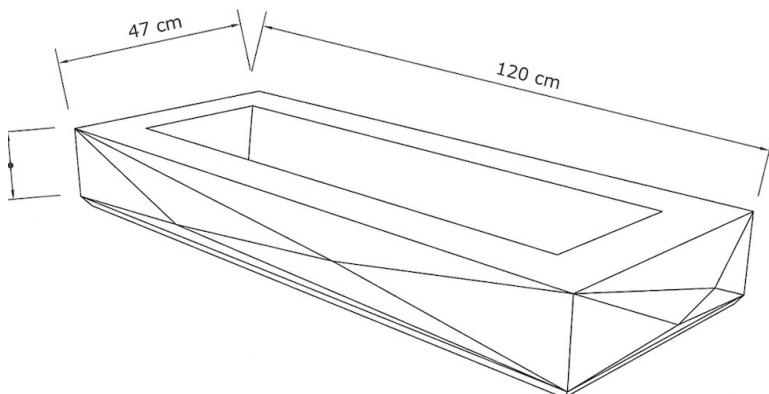

Drain diameter

45 mm

Weight

54 kg

Available finishes

Vintage Brown

Diamond Grande

Due to its length, this Diamond basin can be installed with one, two or three taps, perfect for various functions. Inside, a high grade steel drain adds the finishing touch - this is removable and easy to clean.