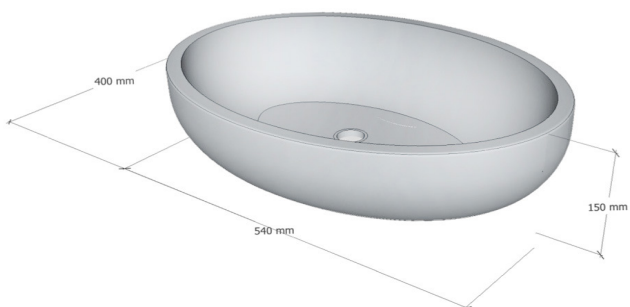

Elvera

Elevate your space with smooth tempting oval roundings. The design of the Elvera is best appreciated in modern rustic bathroom interiors.

Size (H x W x L)

150 x 400 x 540 mm

Packing Size

170 x 420 x 560 mm

Available finishes

Light Grey - Dark Grey - Natural Concrete - Dusk Grey -
Vintage Brown - Copper Green - White Terrazzo - Black
Terrazzo

Drain diameter

45 mm

Weight

20 kg

Available finishes