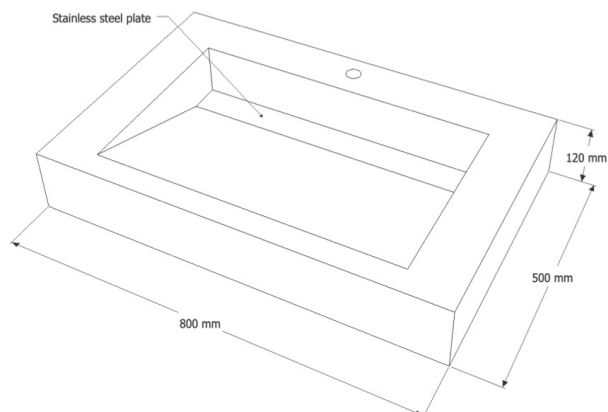

Weight
31 kg

Available finishes

Vettore

The Vettore with its tremendous large design avoids nobody. This sink is noticeable and have authority in your bathroom.

Including stainless steel plate.

Size (H x W x L)
120 x 500 x 800 mm