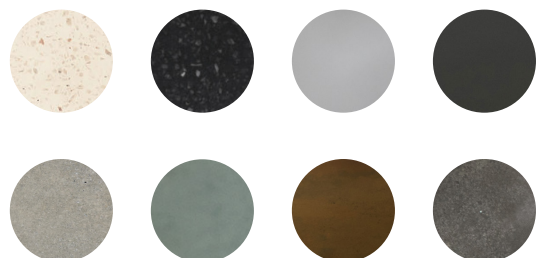

Available finishes