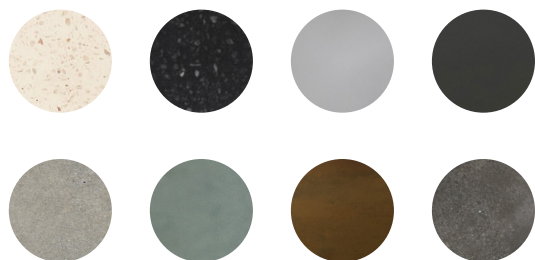

Available finishes