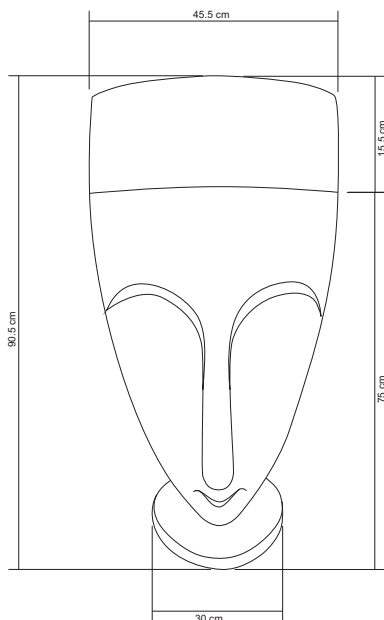

Size (H x W x L)
110 x 400 x 400 mm

Packing Size
160 x 450 x 450 mm

Available finishes

Light Grey - Dark Grey - Dusk Grey - Vintage Brown - Copper Green - White Terrazzo - Black Terrazzo

Drain diameter

45 mm

Weight

14 kg

Available finishes

VISO Pedestal | Light Grey

Dusk Grey

VISO pedestal +

The VISO Pedestal + is a free-standing basin with a unique character. This exclusive two piece design brings life to any establishment and can be either floor mounted or wall mounted.

Size (H x W x L)
900 x 450 x 450 mm

Packing Size
950 x 500 x 500 mm

Available finishes

Light Grey - Dark Grey - Dusk Grey - Vintage Brown - Copper Green - White terrazzo - Black terrazzo

Drain diameter
45 mm

Tap
Diameter: 35 mm
Tailpiece: ≥ 50 mm

Weight
70 kg

Available finishes

Light Grey

Viso pedestal

Viso Pedestal is a free-standing basin with a unique character. This exclusive two piece design brings life to any establishment and can be either floor mounted or wall mounted.