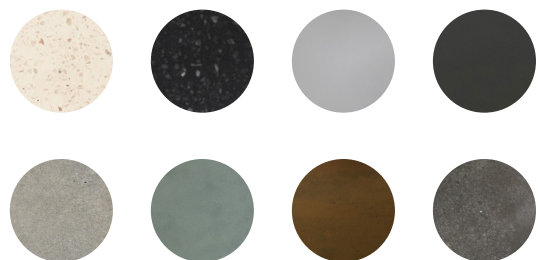

Available finishes