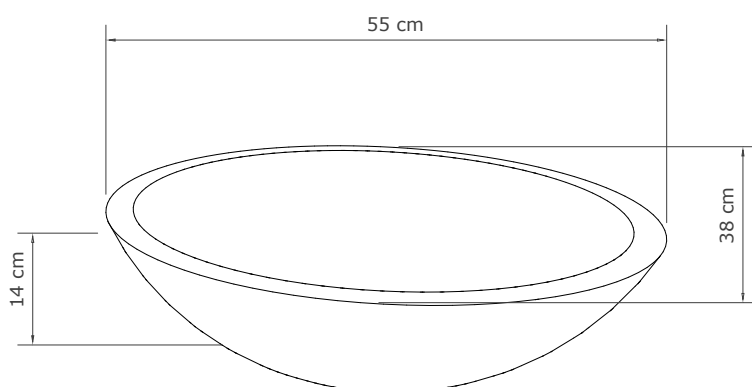

Drain diameter

45 mm

Weight

15 kg

Available finishes

Dusk Grey

Elvera

Elevate your space with smooth tempting oval roundings. The design of the Elvera is best appreciated in modern rustic bathroom interiors.