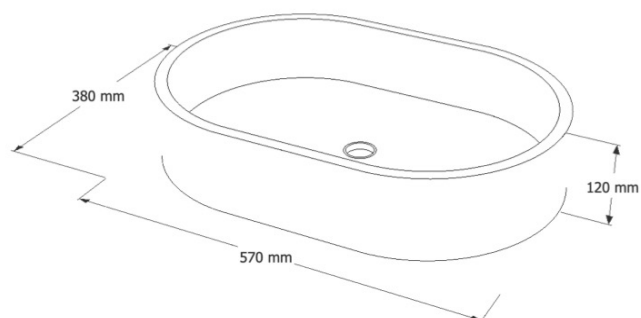

Drain diameter

45 mm

Weight

18 kg

Available finishes

White Terrazzo

Vernazza

The creative design of the Vernazza is nothing but conventional. Perfect suitable to add distinctive features to your bathroom.