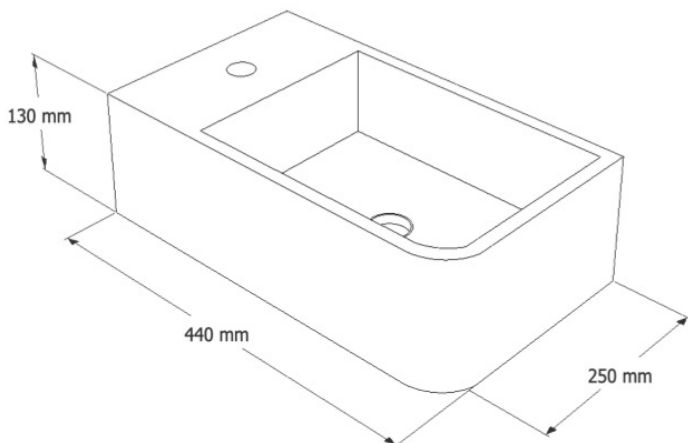

Weight

11 kg

Available finishes

Pavio (left)

The spacious design of the Pavio creates a touch of modern elegance. Excellent suitable for cloakrooms or small bathrooms. Available in both right and left edition.