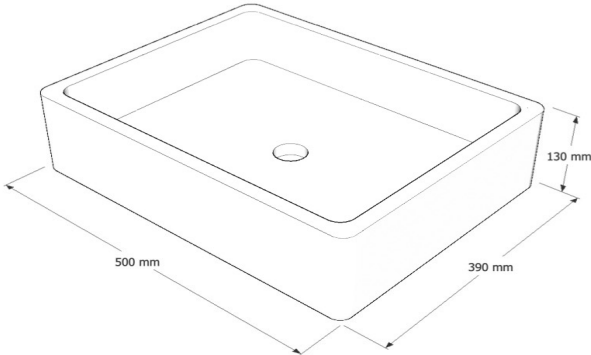

Lunella

The Lunella creates astonishing visual impact. This showpiece is specially appealing due to its captivating smooth edges which flow into each other.

Size (H x W x L)
130 x 390 x 500 mm

Packing size
160 x 430 x 550 mm

Available finishes
Light Grey - Dark Grey - Natural Concrete - Dusk Grey
- Vintage Brown - Copper Green - White Terrazzo -
Black Terrazzo

Drain diameter
45 mm

Weight 23 kg

Available finishes