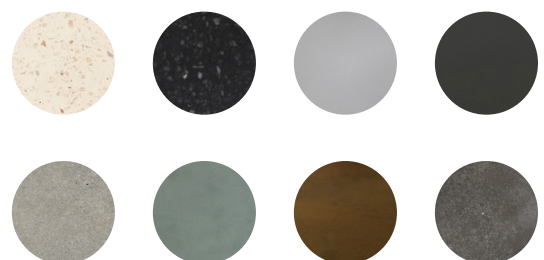

Available finishes