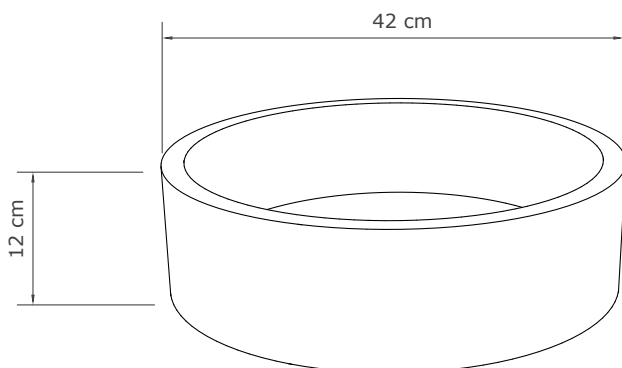

Udinese

Udinese flaunts simple, irresistible curves and clean, hard edges, tirelessly sanded to perfection by our team. No gimmicks - this basin stands for quality through minimalism.

Size (H x W x L)

120 x 420 x 420 mm

Packing Size

150 x 440 x 440 mm

Available finishes

Light Grey - Dark Grey - Natural Concrete - Dusk Grey
- Vintage Brown - Copper Green - White Terrazzo -
Black Terrazzo

Drain diameter

45 mm

Weight

15 kg

Available finishes