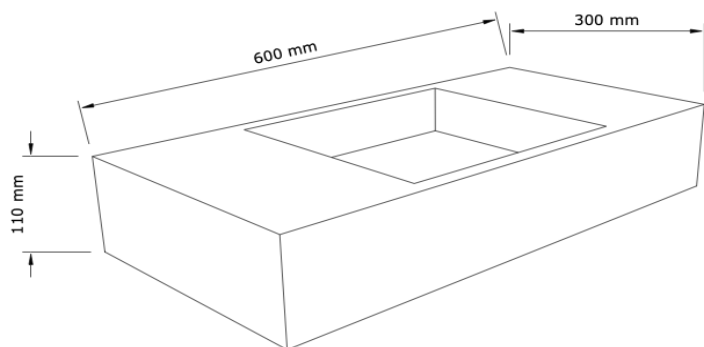

Raganello

Exceptional stylish and adventurous are words that come in mind of this convenient sink. Available in all finishing options.

Size (H x W x L)

110 x 300 x 600 mm

Packing Size

140 x 330 x 630 mm

Available finishes