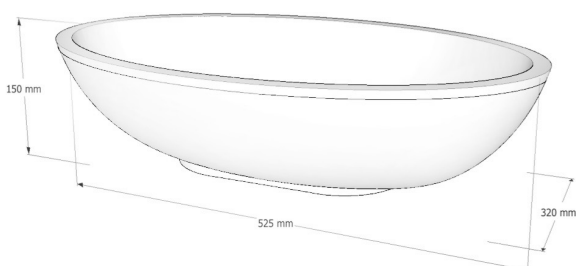

Bellunesi

The contemporary rustic style of the Bellunesi is characterised by modern aesthetic lines and balanced by natural textures.

Size (H x W x L)

150 x 320 x 525 mm

Packing Size

190 x 360 x 560 mm

Available finishes

Dusk Grey - Light Grey - Dark Grey - Natural Concrete - Vintage Brown - Copper Green - White Terrazzo - Black Terrazzo

Drain diameter

45 mm

Weight

12 kg

Available finishes