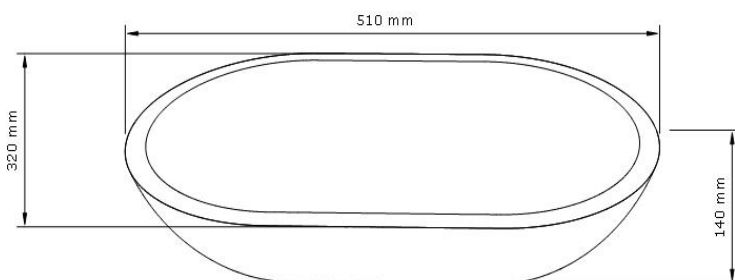

Drain diameter

45 mm

Weight

12 kg

Available finishes

Mojo

The Mojo with its modern, elegant and oval curves is not only stylish, but also flamboyant due to its tough character.

Size (H x W x L)