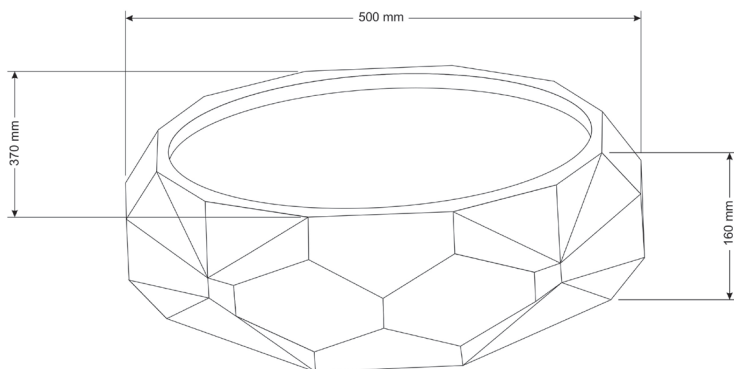

Drain diameter

45 mm

Weight

25 kg

Available finishes

Diamond Mezzo

The Diamond Mezzo, tough and elegance combined. A stainless steel plate is located in the middle of this captivating eye catcher.

Size (H x W x L)