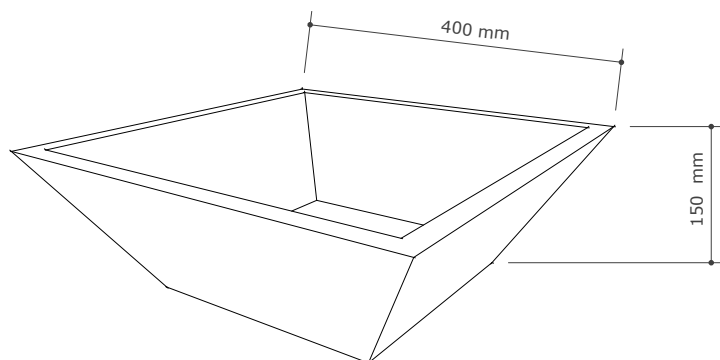

Grappa

With its clean, robust edges and vertical presence, the Grappa has authority over any bathroom. This model is pristine in our classic light or dark concrete finishes, and of course our luxury Terrazzo.

Size (H x W x L)
150 x 400 x 400 mm

Packing Size
200 x 450 x 450 mm

Available finishes

Light Grey - Dark Grey - Natural Concrete - Dusk Grey - Vintage Brown - Copper Green - White Terrazzo - Black Terrazzo

Drain diameter
45 mm

Weight
13 kg

Available finishes