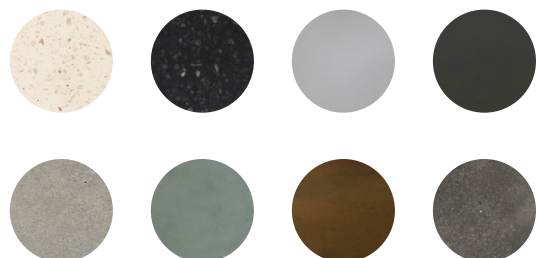

Packing Size
215 x 410 x 480 mm

Available finishes

Light Grey - Dark Grey - Natural Concrete - Dusk Grey
- Vintage Brown - Copper Green - White Terrazzo -
Black Terrazzo

Drain diameter
45 mm

Weight
12 kg

Available finishes