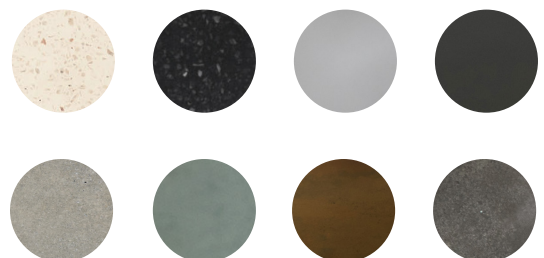

Available finishes