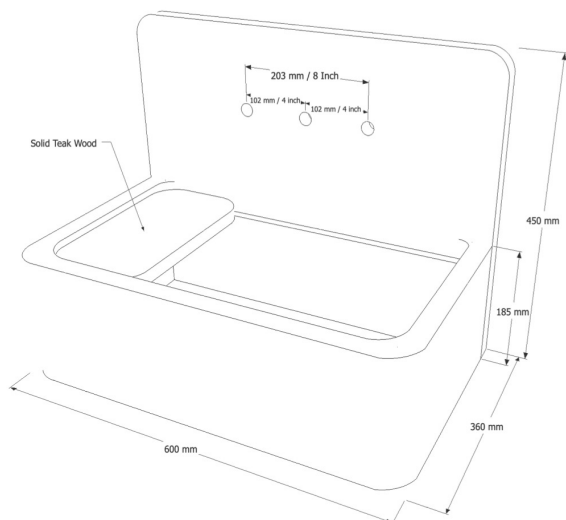

Phoenix

The charming and timeless characteristics of the Phoenix is a blend of contemporary- rustic design. The artistic design definitely stands out and suits perfect for larger bathrooms.

A teak solid plate is included. Due to the three holes in the sink a wall tap can be installed easily.

Size (H x W x L)

450 x 360 x 600 mm

Packing size

480 x 390 x 630 mm

Available finishes

Light Grey - Dark Grey - Natural Concrete - Dusk Grey - Vintage Brown - Copper Green - White Terrazzo - Black Terrazzo

Drain diameter

45 mm

Weight

46 kg

Diameter holes

8 inch / 203 mm from center. 2.5 cm width.

Size teak solid plate (H x W x L)

20 x 155 x 300 mm

Available finishes