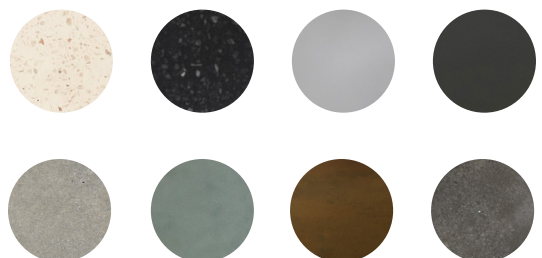

Available finishes