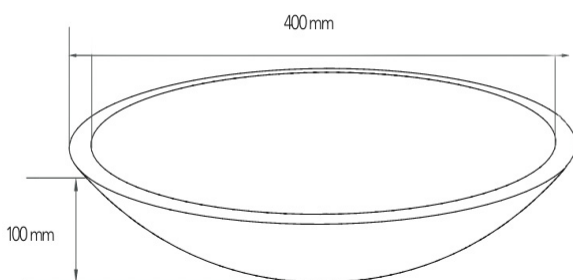

Messina

The soft and subtle shape of the Messina is perfect for contemporary rustic bathroom designs. Available in all finishing options – find your style.

Size (H x W x L)
100 x 400 x 400 mm

Packing Size
130 x 430 x 430 mm

Available finishes

Light Grey - Dark Grey - Natural Concrete - Dusk Grey
- Vintage Brown - Copper Green - White Terrazzo -
Black Terrazzo

Drain diameter
45 mm

Weight
10 kg

Available finishes