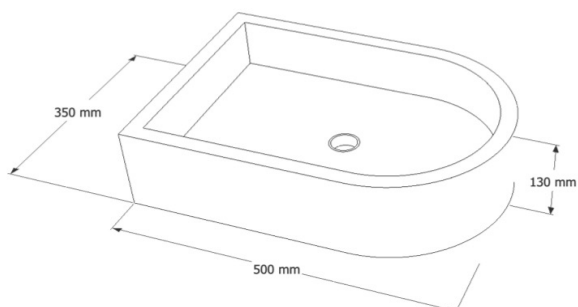

Vernazza

The creative design of the Vernazza is nothing but conventional. Perfect suitable to add distinctive features to your bathroom.

Size (H x W x L)

130 x 350 x 500 mm

Packing Size

160 x 380 x 530 mm

Available finishes

Light Grey - Dark Grey - Natural Concrete - Dusk Grey -
Vintage Brown - Copper Green - White Terrazzo - Black
Terrazzo

Drain diameter

45 mm

Weight

21 kg

Available finishes