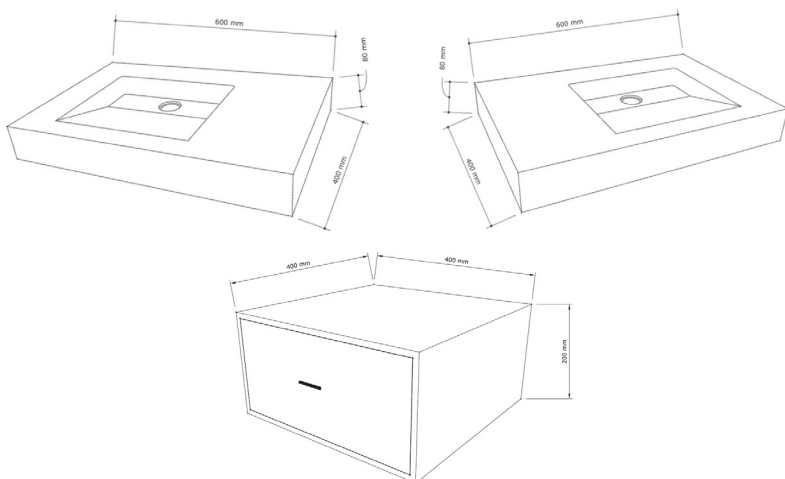

Size (H x W x L)

Basin: 80 x 400 x 600 mm

Cabinet: 200 x 400 x 400 mm

Packing Size

100 x 420 x 620 mm

220 x 420 x 420 mm

Available finishes

Dusk Grey - Vintage Brown - Copper Green

Material Cabinet

Teak- Bio Composite

Color Cabinet

Ebony Grey

Drain diameter

45 mm

Tap

Diameter: 35 mm

Tailpiece: ≥ 45 mm

Wall mount suitable

Yes - brackets included

Sliding system

Yes

Weight

Basin 17 kg (2x)

Cabinet: 15 kg

Available finishes