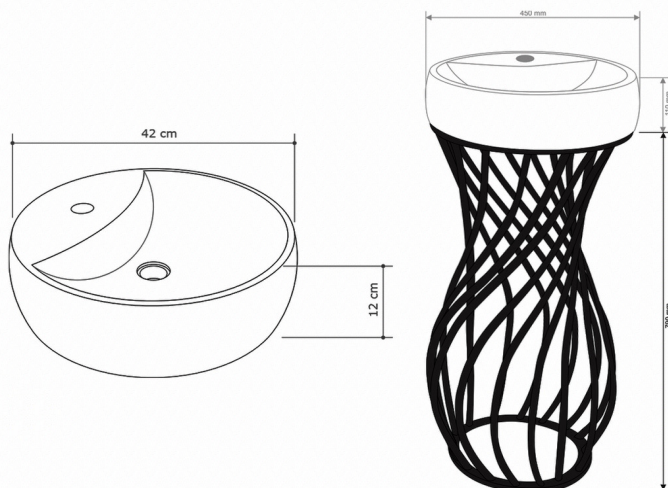

Tap

Diameter: 35 mm

Tailpiece: ≥ 45 mm

Weight

Basin: 28 kg

Iron dome: 15 kg

Available finishes

Dusk Grey