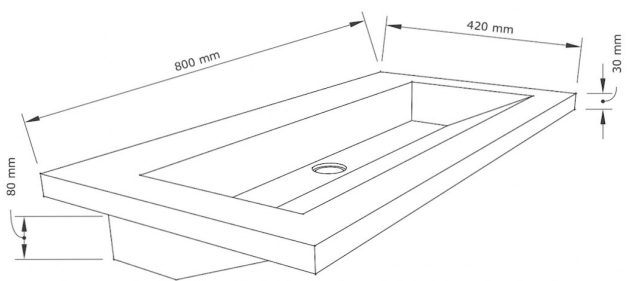

Available finishes