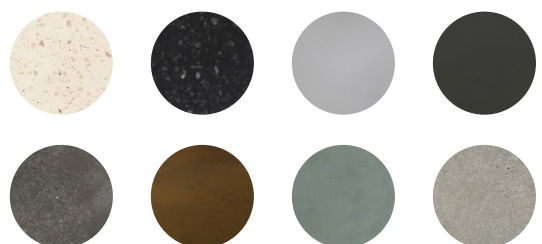

Available finishes