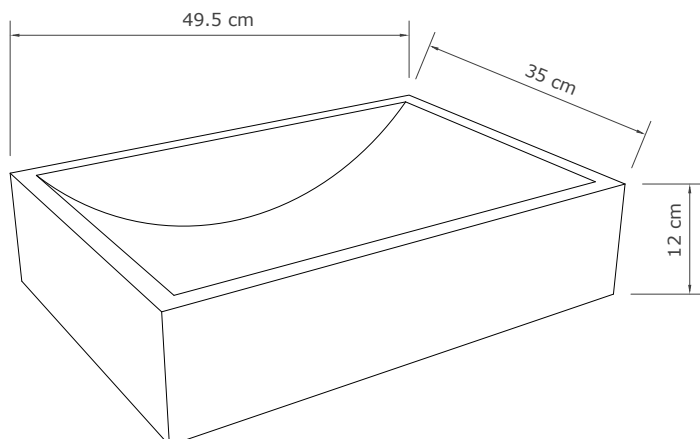

Weight

25 kg