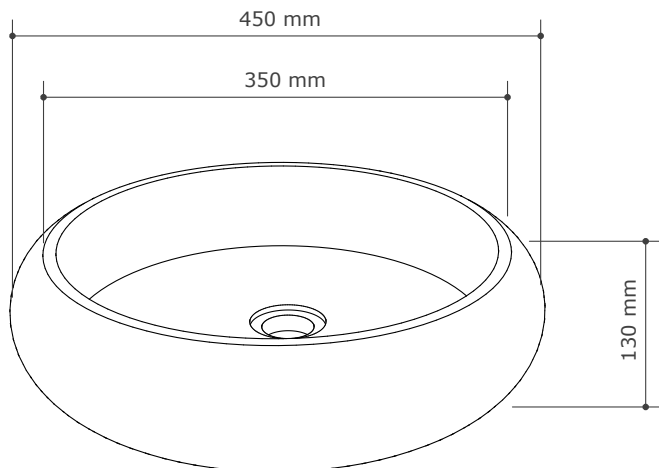

Milano

Unlike any of the other models, the Milano has distinctively thick, round edges. This uniquely smooth form makes it especially appealing. Perfect to show off our fine Terrazzo or flawless concrete.

Size (H x W x L)
130 x 450 x 450 mm

Packing Size
180 x 500 x 500 mm

Available finishes

Light Grey - Dark Grey - Dusk Grey - Vintage Brown -
Copper Green - White Terrazzo - Black Terrazzo

Drain diameter

45 mm

Weight

25 kg

Available finishes