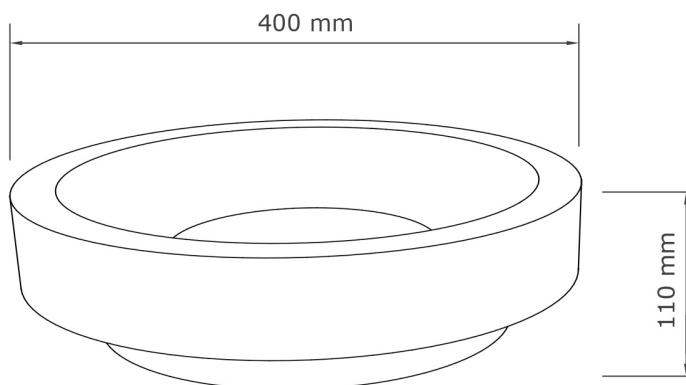

Drain diameter
45 mm

Weight
10 kg

Available finishes

Napoli

An array of concentric circles come together to make the Napoli, smooth, alluring and certainly eye-catching. The centre circle allows water to flow seamlessly between the outer gap.