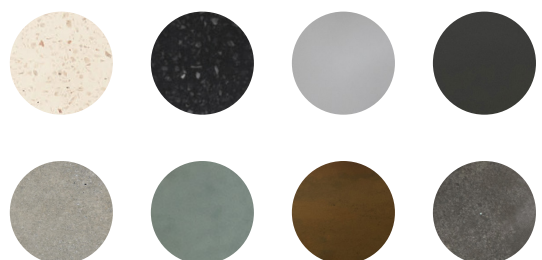

Available finishes