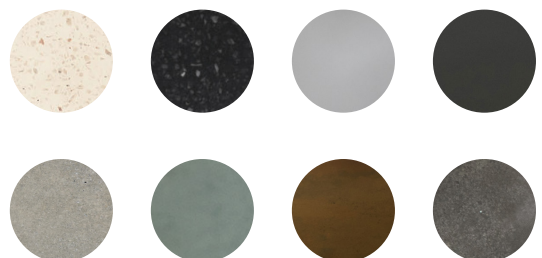

Available finishes