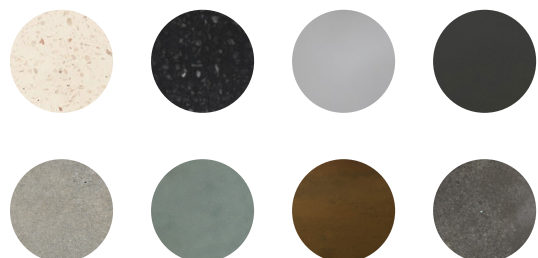

Available finishes