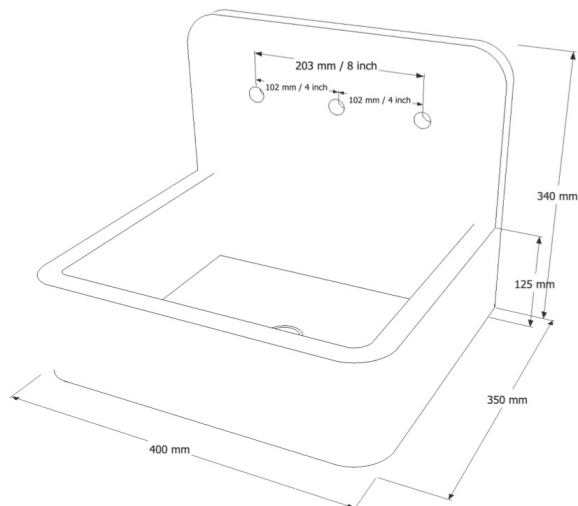

Drain diameter

45 mm

Weight

24 kg

Available finishes

Dark Grey

Luna

Enchant your bathroom with the stylish roundings of the Luna. The aesthetic design will impress any visitor.

Due to the three holes in the sink a wall tap can be installed easily.

Size (H x W x L)

340 x 350 x 400 mm

Packing size

370 x 380 x 430 mm

Available finishes

Light Grey - Dark Grey - Natural Concrete - Dusk Grey - Vintage Brown - Copper Green - White Terrazzo - Black Terrazzo