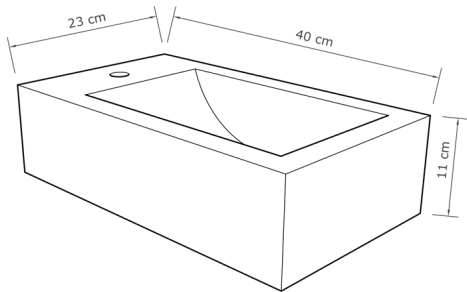

Basic +

The Basic is full of bold industrial charm. Distinctive edges are divided by a sweeping natural curve making this miniature concrete sink a humble classic. Perfect for small bathrooms and restrooms.

Size basin (H x W x L)
110 x 230 x 400 mm

Packing Size
150 x 260 x 430 mm

Size holder (H x W x L)
220 x 220 x 390 mm

Packing Size
240 x 240 x 410 mm

Available finishes
Natural concrete - Dusk Grey - Vintage Brown - Copper Green

Material holder
Galvanized powdercoated steel

Color holder
Math Black

Drain diameter
45 mm

Tap diameter
30 mm

Wall mount suitable
Yes - holder included

Weight
16 kg

Available finishes