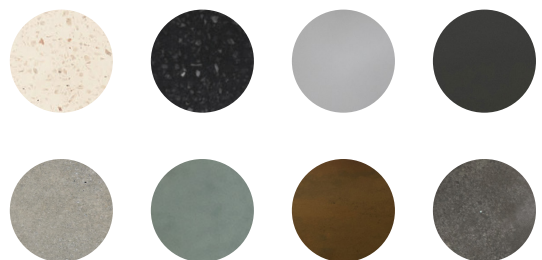

Available finishes

Light Grey

Milano

Unlike any of the other models, the Milano has distinctively thick, round edges. This uniquely smooth form makes it especially appealing. Perfect to show off our fine Terrazzo or flawless concrete.