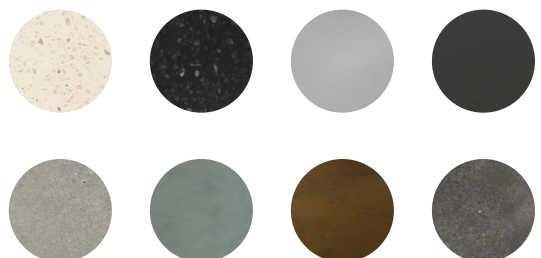

Size (H x W x L)

130 x 250 x 440 mm

Packing Size

150 x 280 x 470 mm

Available finishes

Light Grey - Dark Grey - Natural Concrete - Dusk Grey - Vintage Brown - Copper Green - White Terrazzo - Black Terrazzo

Drain diameter

45 mm

Tap diameter

30 mm

Weight

11 kg

Available finishes