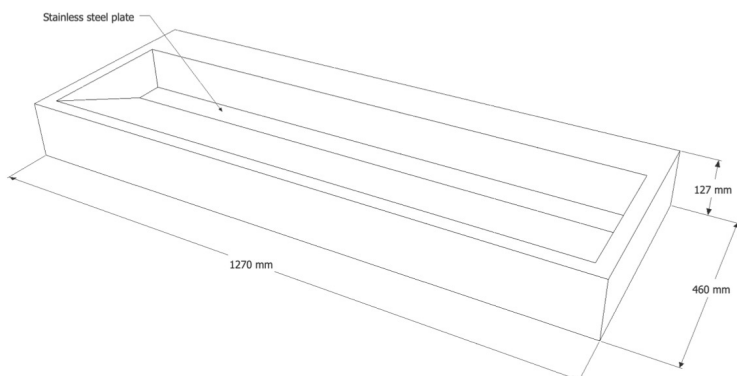

Avernus

The Avernus is one of the largest models in the ConSpire collection. It creates a dazzling effect when the water flows over the descending part - envision it.

Including stainless steel plate.