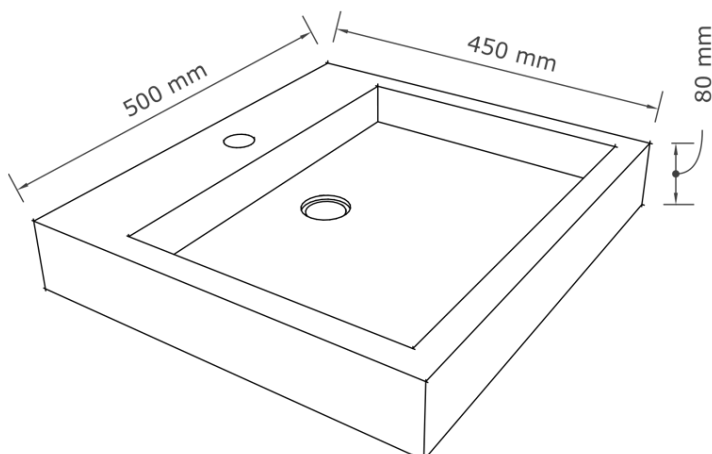

Bologna

It's sharp, striking contours and elegantly flat form make the Bologna a truly captivating basin. Available in Terrazzo and classic concrete colours.

Size (H x W x L)
80 x 450 x 500 mm

Packing Size
130 x 500 x 550 mm

Available finishes

Light Grey - Dark Grey - Natural Concrete - Dusk Grey
- Vintage Brown - Copper Green - White Terrazzo -
Black Terrazzo

Drain diameter
45 mm

Tap
Diameter: 35 mm
Tailpiece: ≥ 50 mm

Weight
20 kg

Available finishes