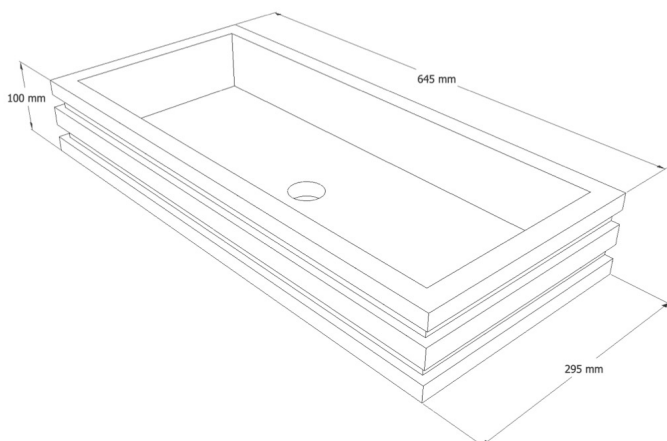

Linosa

The Linosa has an artistic abstract and robust appearance. The alluringness of this basin will definitely elevate your space.

Size (H x W x L)

100 x 295 x 645 mm

Packing size

130 x 330 x 690 mm

Available finishes

Light Grey - Dark Grey - Natural Concrete - Dusk Grey
- Vintage Brown - Copper Green - White Terrazzo -
Black Terrazzo

Drain diameter

45 mm

Weight 19 kg

Available finishes