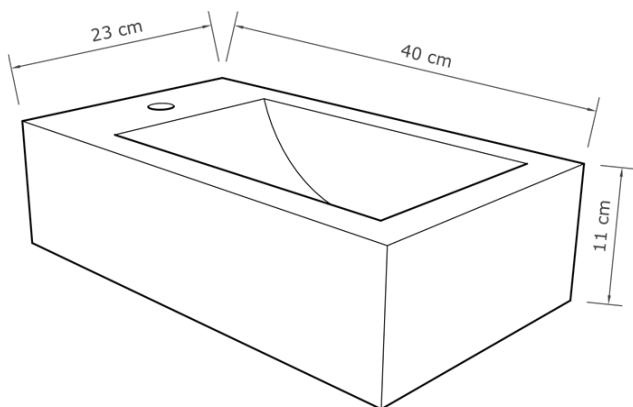

Tap diameter

30 mm

Wall mount suitable

Yes - brackets included

Weight

10 kg

Available finishes

Natural Concrete