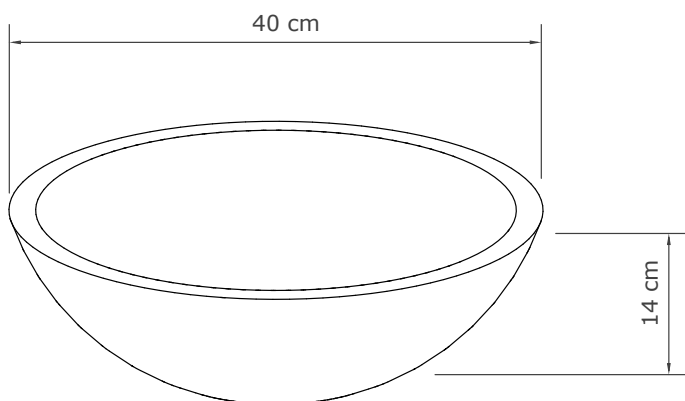

Palermo Grande

With its timelessly smooth and pure form, Palermo Grande's minimalism and simplicity is unparalleled. The perfect canvas for a range of stunning finishes, including our charming copper green and vintage brown.

Size (H x W x L)

140 x 400 x 400 mm

Packing Size

200 x 450 x 450 mm

Available finishes

Light Grey - Dark Grey - Natural Concrete - Dusk Grey - Vintage Brown - Copper Green - White Terrazzo - Black Terrazzo

Drain diameter

45 mm

Weight

11 kg

Available finishes