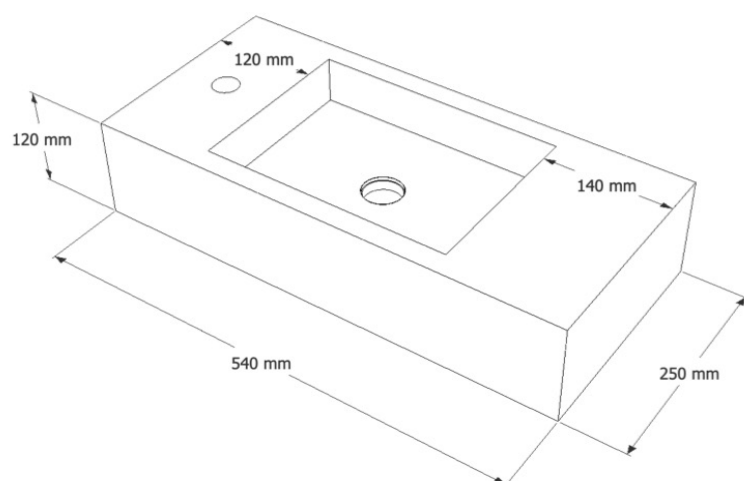

Drain diameter

45 mm

Tap diameter

30 mm

Weight

19 kg

Available finishes

Copper Green

Raganello

Exceptional stylish and adventurous are words that come in mind of this convenient sink. Available in all finishing options.

Size (H x W x L)

110 x 300 x 600 mm

Packing Size

140 x 330 x 630 mm

Available finishes