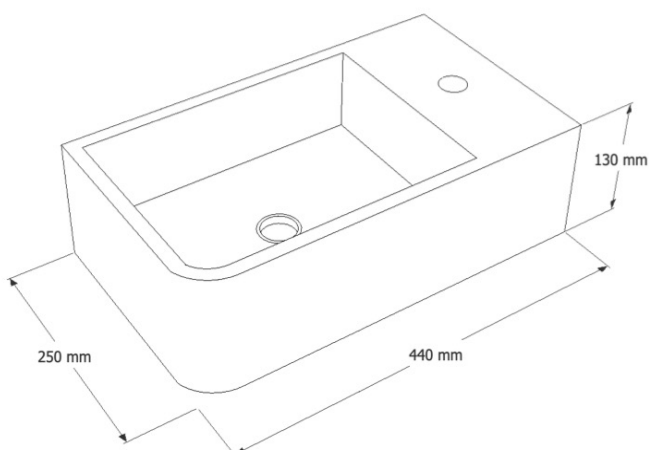

PAVIO (right)

The spacious design of the PAVIO creates a touch of modern elegance to your cloakroom.

Excellent suitable for smaller bathrooms.

Available in both right and left edition.

Size (H x W x L)

130 x 250 x 440 mm

Packing Size

150 x 280 x 470 mm

Available finishes

Light Grey - Dark Grey - Natural Concrete - Dusk Grey - Vintage Brown - Copper Green - White Terrazzo - Black Terrazzo

Drain diameter

45 mm

Tap diameter

30 mm

Weight

11 kg