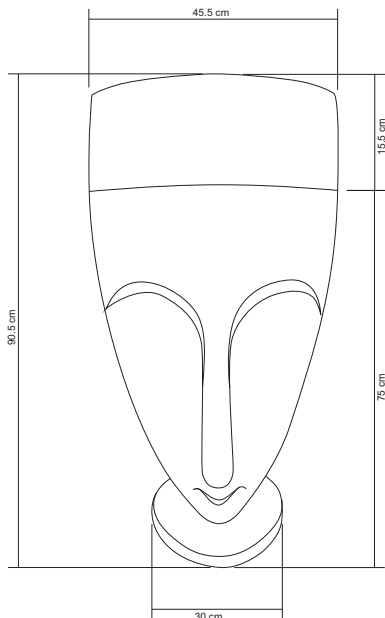

Drain diameter
45 mm

Weight
60.5 kg

Light Grey

SOL

The seductive Sol is defined by its smooth lagoon like bowl, which interacts beautifully with the water to create a dynamic bathroom experience.

Size (H x W x L)
120 x 450 x 800 mm

Size (H x W x L)
900 x 450 x 450 mm

Packing Size
950 x 500 x 500 mm

Available finishes

Light Grey - Dark Grey - Dusk Grey - Vintage Brown - Copper Green - White Terrazzo - Black Terrazzo

Drain diameter

45 mm

Tap
Diameter: 35 mm
Tailpiece: ≥ 50 mm

Weight
70 kg

Available finishes

Light Grey

Viso pedestal

Viso Pedestal is a free-standing basin with a unique character. This exclusive two piece design brings life to any establishment and can be either floor mounted or wall mounted.