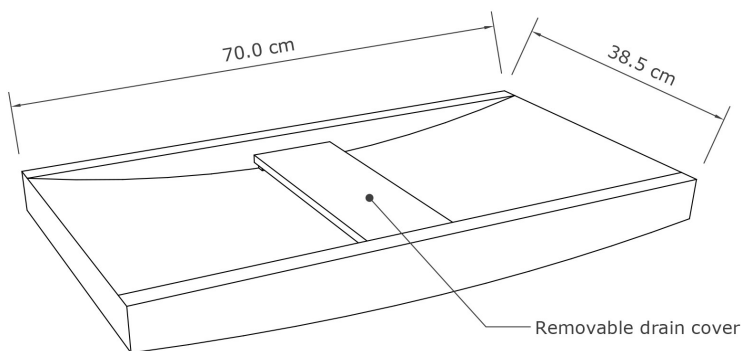

Drain diameter
45 mm

Weight
26 kg

Available finishes

Dusk Grey

Linosa

The Linosa has an artistic abstract and robust appearance. The alluringness of this basin will definitely elevate your space.

Size (H x W x L)