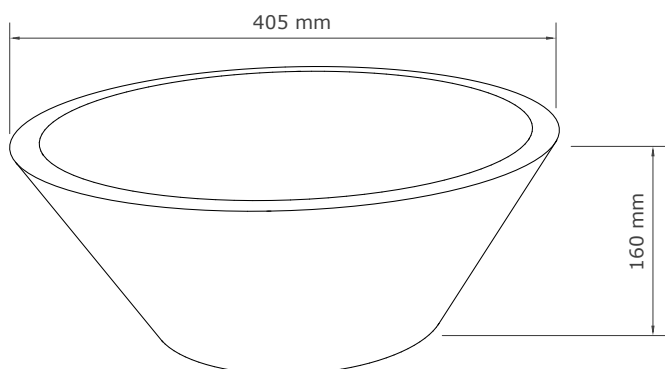

Size (H x W x L)
160 x 405 x 405 mm

Packing Size
210 x 455 x 455 mm

Available finishes

Light Grey - Dark Grey - Dusk Grey - Natural Concrete
Vintage Brown - Copper Green - White Terrazzo -
Black Terrazzo

Drain diameter
45 mm

Weight
10 kg

Available finishes

Napoli

An array of concentric circles come together to make the Napoli, smooth, alluring and certainly eye-catching. The centre circle allows water to flow seamlessly between the outer gap.