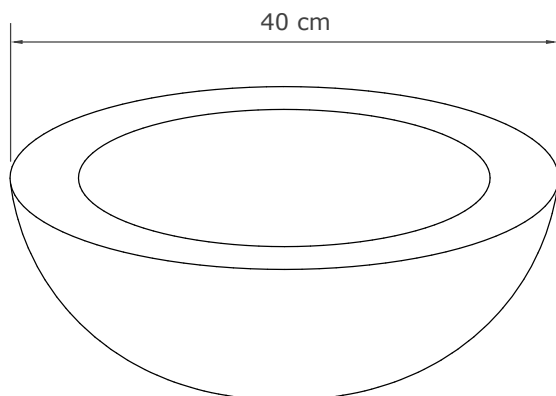

Weight

19 kg

Available finishes

Cieza

The Cieza with its modern, sleek appearance is a unique design object for any bathroom or washroom.

Size (H x W x L)

120 x 380 x 600 mm

Packing Size