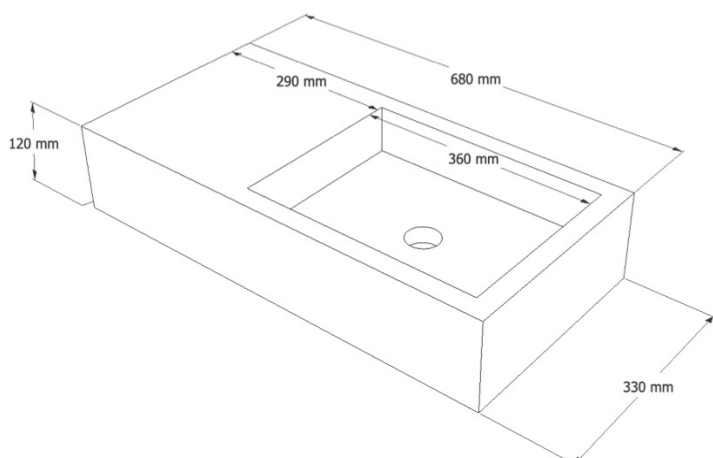

Pellegrino

The characteristics of the Pellegrino embraces the raw nature of industrial design. Where old world charm is combined with modern simplicity, and creates a lived- in feel. Best appreciated in raw concrete finishes, nevertheless also available in terrazzo

Size (H x W x L)

120 x 330 x 680 mm

Packing size

150 x 370 x 720 mm

Available finishes

Light Grey - Dark Grey - Natural Concrete - Dusk Grey
- Vintage Brown - Copper Green - White Terrazzo -
Black Terrazzo

Drain diameter

45 mm

Weight

24 kg

Available finishes