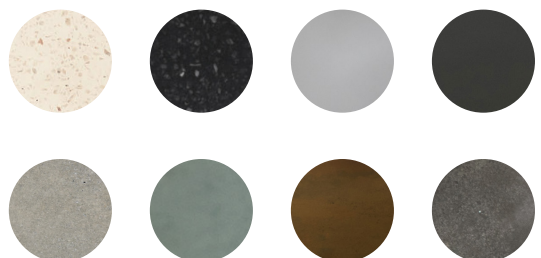

Available finishes