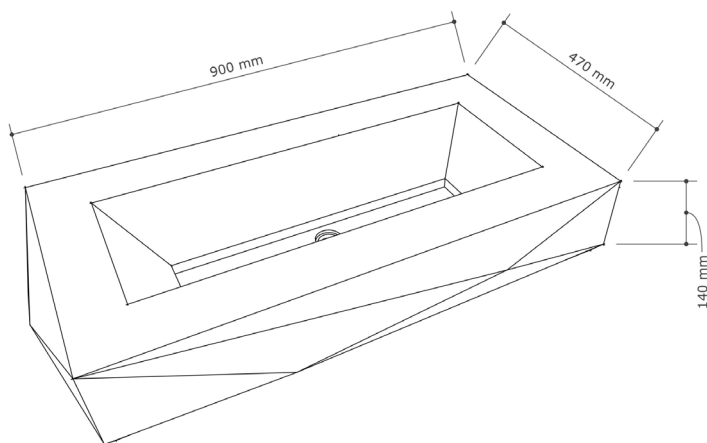

Drain diameter

45 mm

Weight

25 kg

Available finishes

Diamond Mezzo

The Diamond Mezzo, tough and elegance combined. A stainless steel plate is located in the middle of this captivating eye catcher.

Size (H x W x L)