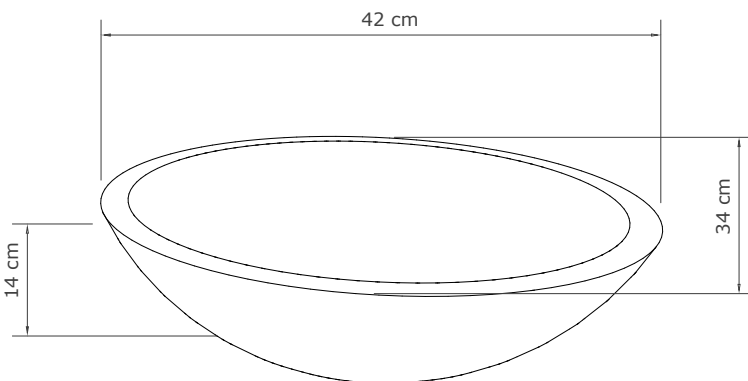

Luca

Meet Luca, a perfect example of simplicity. Enjoy the clean curves of this silky smooth oval basin in classic monotoines, or experiment with our new finishes - copper green and vintage brown.