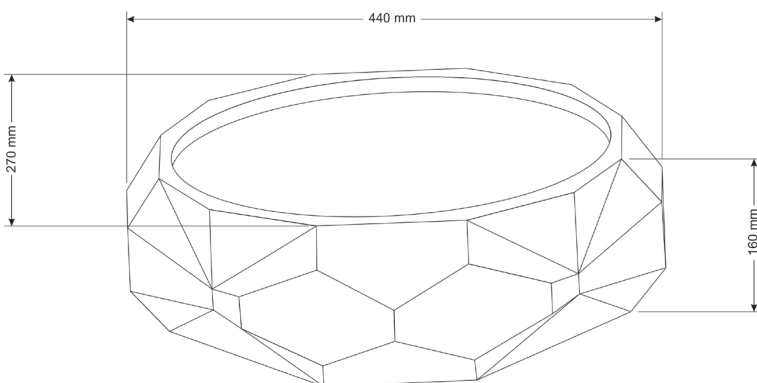

Diamond Piccola

The Diamond Piccola is the smallest model of our diamond series and suits perfect for the smaller bathroom. The diamond series are defined by their mesmerizing geometric form. Distinctive chiseled edges contrast a smooth tempting interior to make the diamond series completely unique.

Size (H x W x L)

160 x 270 x 440 mm

Packing Size

210 x 320 x 490 mm

Available finishes

Light Grey - Dark Grey - Dusk Grey - Vintage Brown - Copper Green - White Terrazzo - Black Terrazzo

Wall mount suitable

Yes - Brackets included

Drain diameter

45 mm

Weight

18 kg

Available finishes