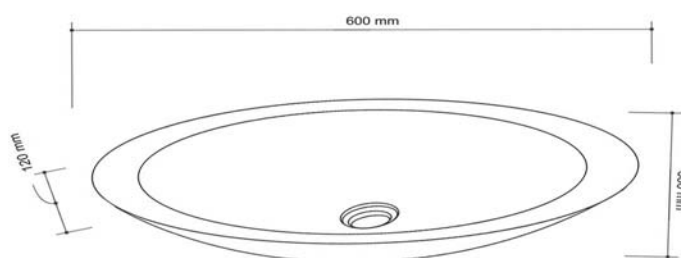

Mojo

The Mojo with its modern, elegant and oval curves is not only stylish, but also flamboyant due to its tough character.

Size (H x W x L)

120 x 380 x 600 mm

Packing Size

170 x 430 x 650 mm

Available finishes

Dusk Grey - Natural Concrete - Vintage Brown - Copper Green

Drain diameter

45 mm

Weight

10 kg

Available finishes