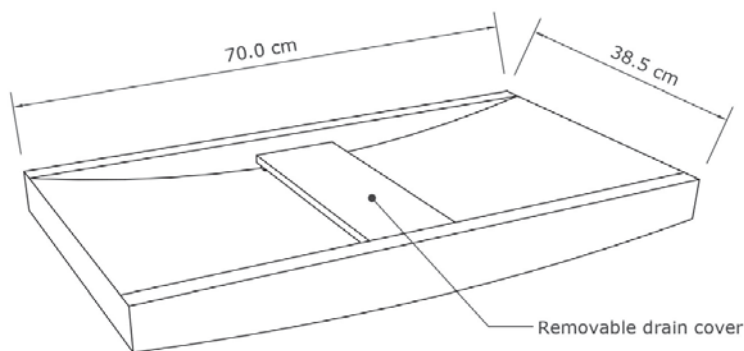

Black Terrazzo

Como

The Como, is with its refined contours not only a feast to the eye, but is also extremely functional due to the plate in the middle. where various accessories can be stored.

Size (H x W x L)
70 x 380 x 700 mm

Packing Size
120 x 430 x 750 mm

Available finishes

Light Grey - Dark Grey - White Terrazzo -
Black Terrazzo

Drain diameter

45 mm

Weight

26 kg

Available finishes