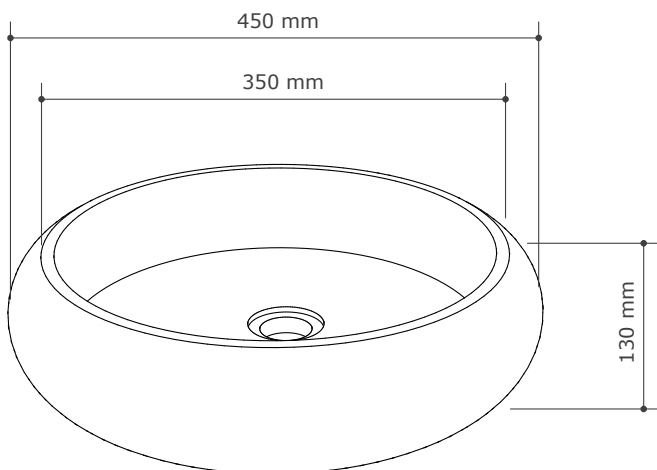

Milano

Unlike any of the other models, the Milano has distinctively thick, round edges. This uniquely smooth form makes it especially appealing. Perfect to show off our fine Terrazzo or flawless concrete.