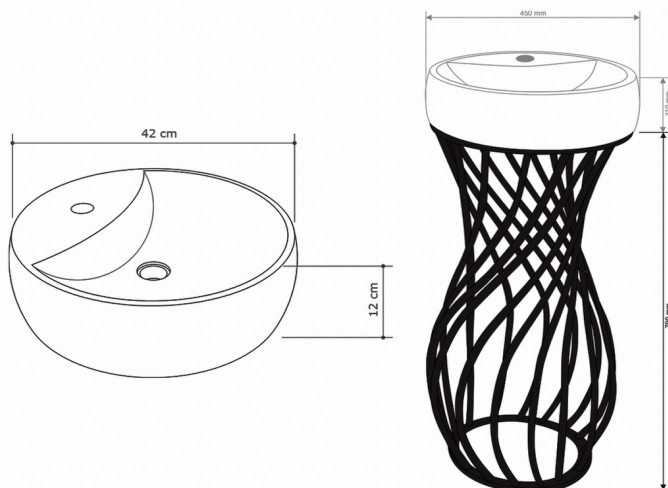

Available finishes