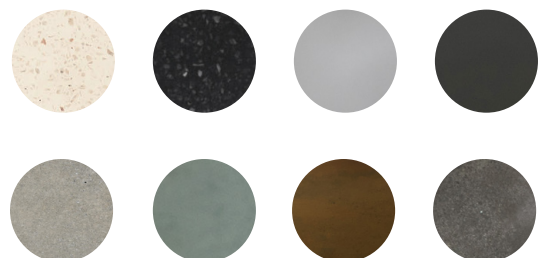

#### Available finishes

Dusk Grey

#### Available finishes

Dark Grey