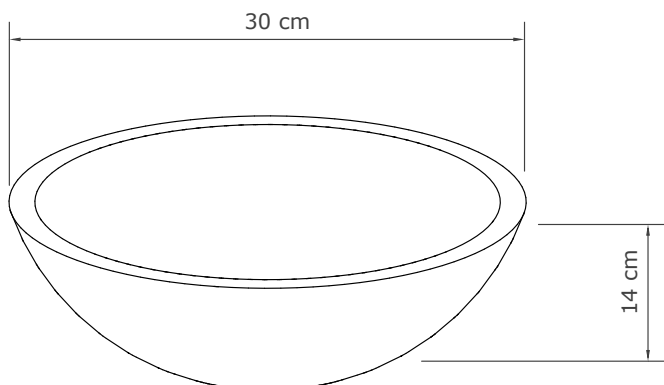

# Palermo

Palermo's charming size, along with its simplicity and modernism make it the perfect bathroom companion. Available in our full range of colour options - find your style.

Size (H x W x L)  
120 x 300 x 300 mm