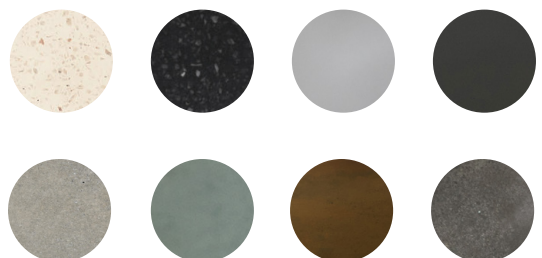

#### Available finishes

Dusk Grey

#### Available finishes

Copper Green