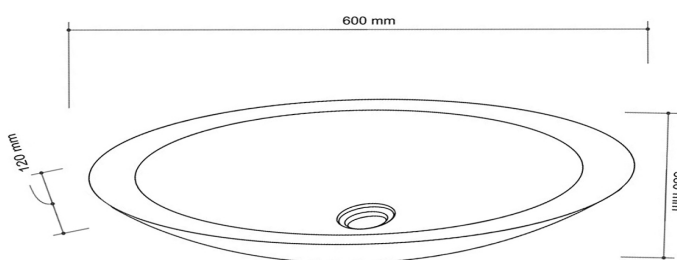

# Florentina

Featuring bold edges, nuanced by a soft curve - the beauty of the Florentina is in its details. A broad, spacious basin that has presence - perfect with any of our finishes.

Size (H x W x L)  
140 x 320 x 450 mm