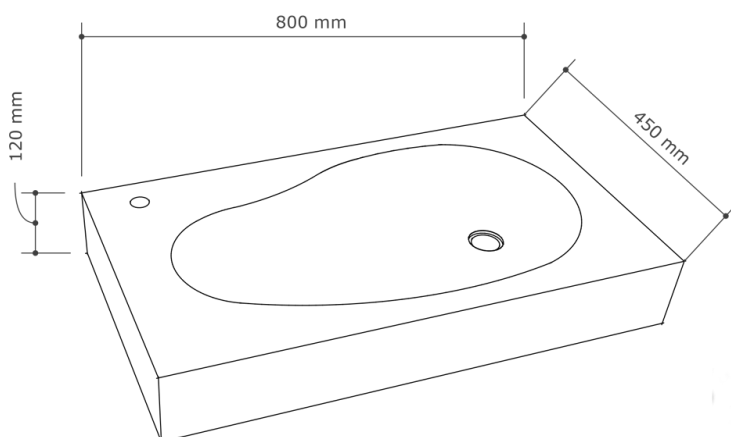

SOL

The seductive Sol is defined by its smooth lagoon like bowl, which interacts beautifully with the water to create a dynamic bathroom experience.

Size (H x W x L)
120 x 450 x 800 mm

Packing Size
170 x 500 x 850 mm

Available finishes

Light Grey - Dark Grey - Dusk Grey - Vintage Brown - Copper Green - White Terrazzo - Black Terrazzo

Drain diameter
45 mm

Tap
Diameter: 35 mm
Tailpiece: ≥ 45 mm

Weight
31 kg

Available finishes