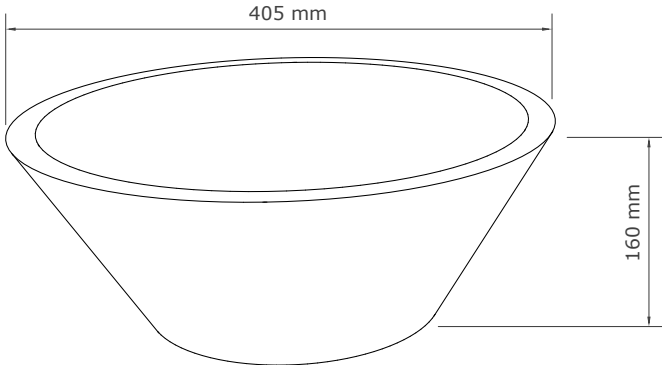

Venezia

Soft and smooth, yet sharp and modern - the Venezia is not your typical basin. Additionally, this cone form creates interesting interplay between flowing water and the basins interior. Ultimately, this basin is made to create high visual impact.

Size (H x W x L)	Packing Size
160 x 405 x 405 mm	210 x 455 x 455 mm
Available finishes	
Light Grey - Dark Grey - Dusk Grey - Vintage Brown - Copper Green - White Terrazzo - Black Terrazzo	
Drain diameter	
45 mm	
Weight	
10 kg	

Available finishes