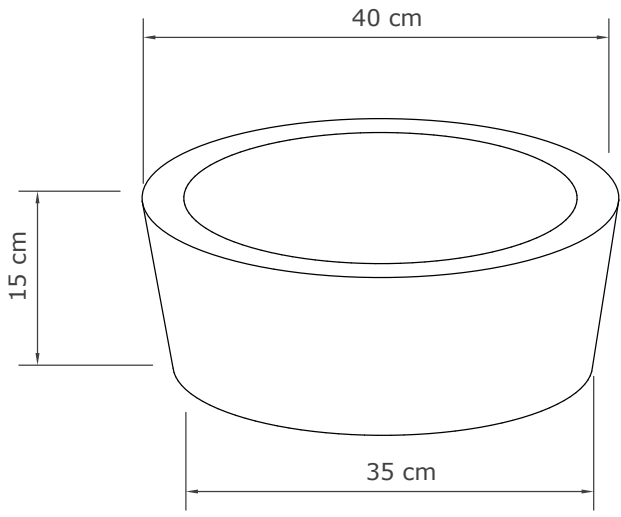

Available finishes