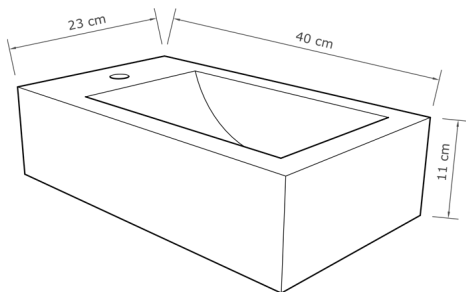

Basic +

The Basic is full of bold industrial charm. Distinctive edges are divided by a sweeping natural curve making this miniature concrete sink a humble classic. Perfect for small bathrooms and restrooms.

Size basin (H x W x L)	Packing Size
110 x 230 x 400 mm	150 x 260 x 430 mm

Size holder (H x W x L)	Packing Size
220 x 220 x 390 mm	240 x 240 x 410 mm

Available finishes

Natural concrete - Dusk Grey - Vintage Brown - Copper Green

Material holder	Color holder
Galvanized powdercoated steel	Math Black

Drain diameter	Tap diameter
45 mm	30 mm

Wall mount suitable
Yes - holder included

Weight
16 kg

Available finishes