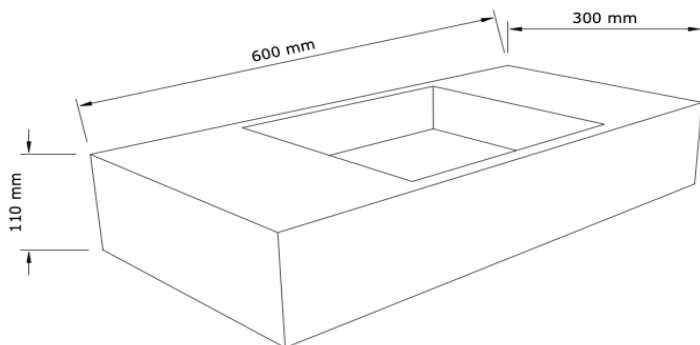

# Grosio

Exceptional stylish and adventurous are words that come in mind of this convenient sink.

Available in raw finishes to add outstanding character to your bathroom.

Size (H x W x L)

110 x 300 x 600 mm