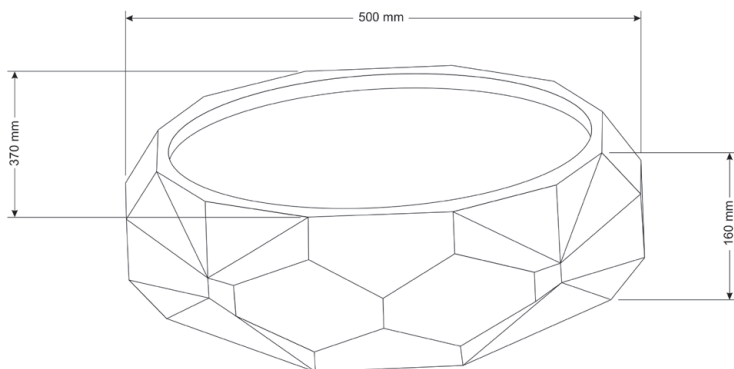

Diamond

The Diamond Medio has a deeper shape and makes it more elegant than its brothers. The diamond series are defined by their mesmerizing geometric form. Distinctive chiseled edges contrast a smooth tempting interior to make the diamond series significantly unique.

Size (H x W x L)
160 x 370 x 500 mm

Packing Size
210 x 420 x 550 mm

Available finishes

Light Grey - Dark Grey - Natural Concrete - Dusk Grey - Copper Green - Vintage Brown - White Terrazzo - Black Terrazzo

Drain diameter
45 mm

Weight
25 kg

Available finishes