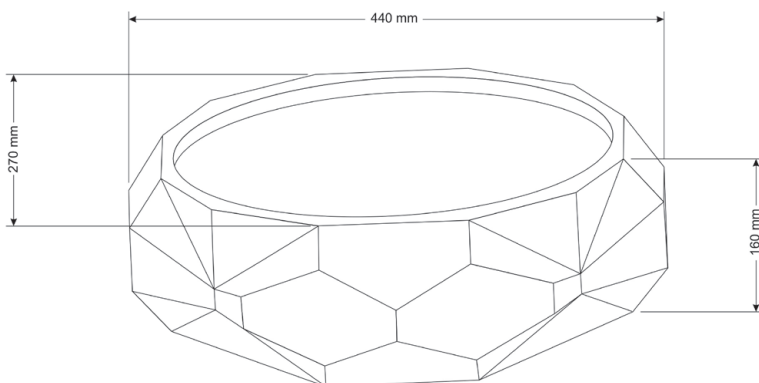

Diamond Piccola

The Diamond Piccola is the smallest model of our diamond series and suits perfect for the smaller bathroom. The diamond series are defined by their mesmerizing geometric form. Distinctive chiseled edges contrast a smooth tempting interior to make the diamond series completely unique.

Size (H x W x L)

160 x 270 x 440 mm

Packing Size

210 x 320 x 490 mm

Available finishes

Light Grey - Dark Grey - Dusk Grey - Vintage Brown - Copper Green - White Terrazzo - Black Terrazzo

Wall mount suitable

Yes - Brackets included

Drain diameter

45 mm

Weight

18 kg

Available finishes