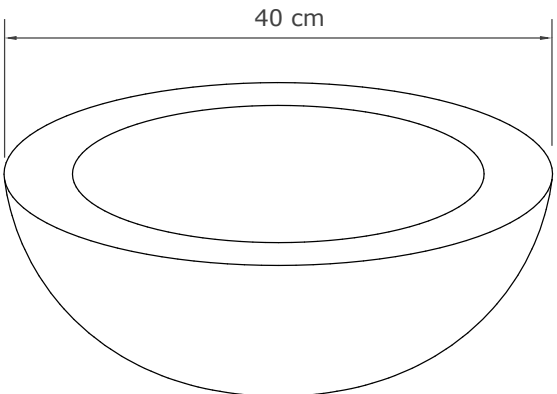

Available finishes