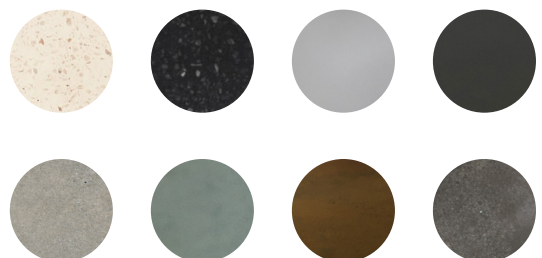

#### Available finishes

Dusk Grey