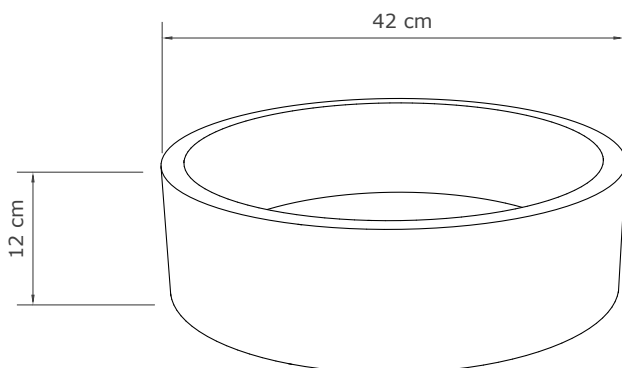

Udinese

Udinese flaunts simple, irresistible curves and clean, hard edges, tirelessly sanded to perfection by our team. No gimmicks - this basin stands for quality through minimalism.

Size (H x W x L)

120 x 420 x 420 mm

Packing Size

150 x 440 x 440 mm

Available finishes

Light Grey - Dark Grey - Natural Concrete - Dusk Grey - Vintage Brown - Copper Green - White Terrazzo - Black Terrazzo

Drain diameter

45 mm

Weight

15 kg

Available finishes