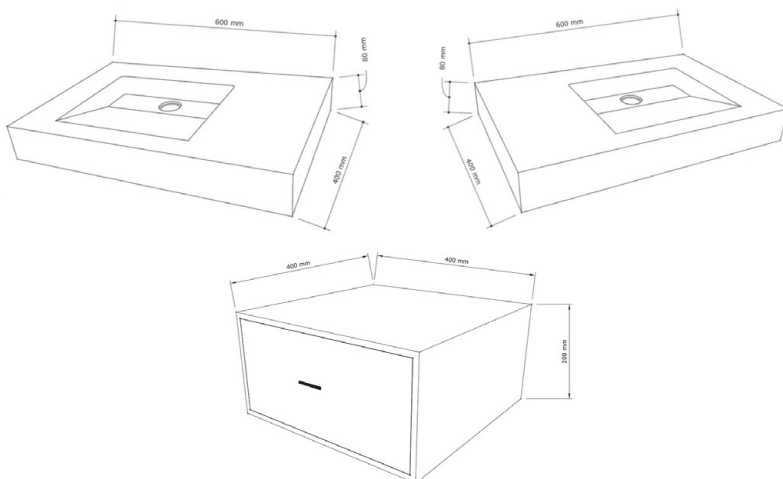

Size (H x W x L)

Basin: 80 x 400 x 600 mm

Cabinet: 200 x 400 x 400 mm

Packing Size

100 x 420 x 620 mm

220 x 420 x 420 mm

Available finishes

Dusk Grey - Vintage Brown - Copper Green

Material Cabinet

Teak- Bio Composite

Color Cabinet

Ebony Grey

Drain diameter

45 mm

Tap

Diameter: 35 mm

Tailpiece: ≥ 45 mm

Wall mount suitable

Yes - brackets included

Sliding system

Yes

Weight

Basin 17 kg (2x)

Cabinet: 15 kg

Available finishes