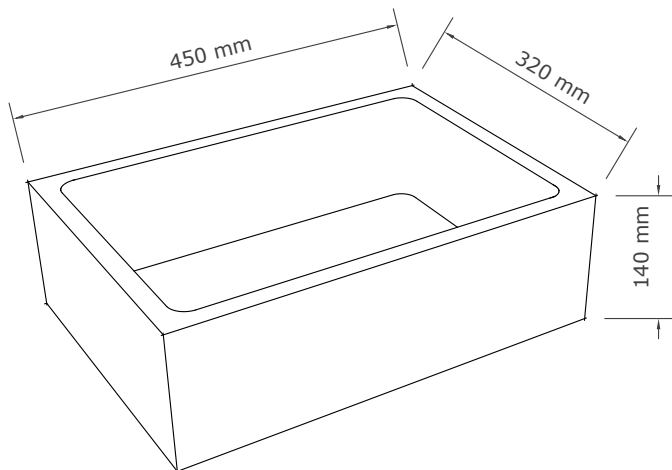

# Florentina

Featuring bold edges, nuanced by a soft curve - the beauty of the Florentina is in its details. A broad, spacious basin that has presence - perfect with any of our finishes.

Size (H x W x L)  
140 x 320 x 450 mm