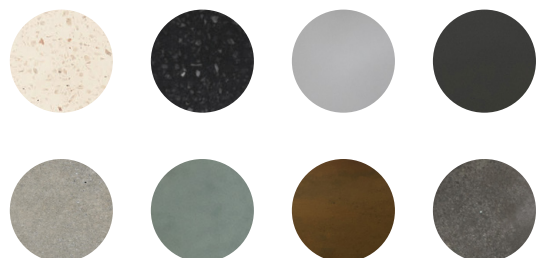

#### Available finishes

Dark Grey

#### Available finishes

Dusk Grey