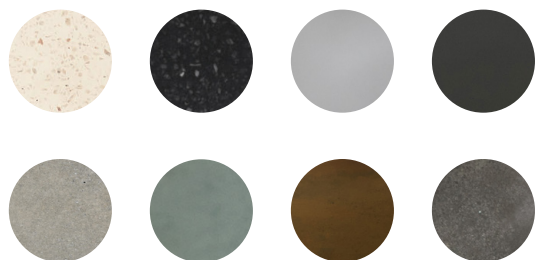

Available finishes