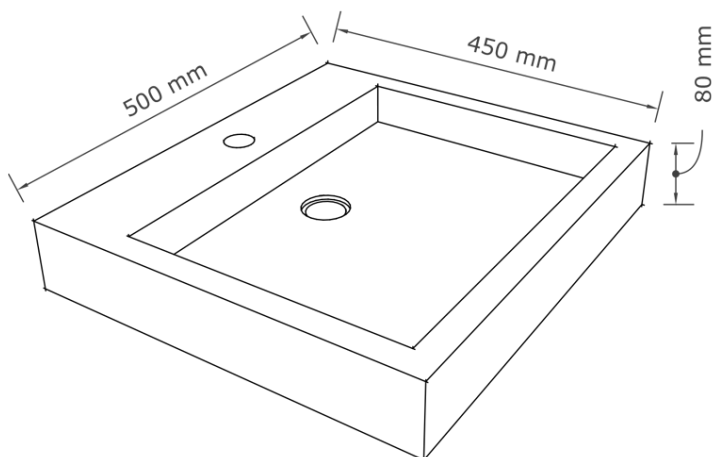

Bologna

It's sharp, striking contours and elegantly flat form make the Bologna a truly captivating basin. Available in Terrazzo and classic concrete colours.

Size (H x W x L)
80 x 450 x 500 mm

Packing Size
130 x 500 x 550 mm

Available finishes

Light Grey - Dark Grey - Natural Concrete - Dusk Grey
- Vintage Brown - Copper Green - White Terrazzo -
Black Terrazzo

Drain diameter
45 mm

Tap
Diameter: 35 mm
Tailpiece: ≥ 50 mm

Weight
20 kg

Available finishes