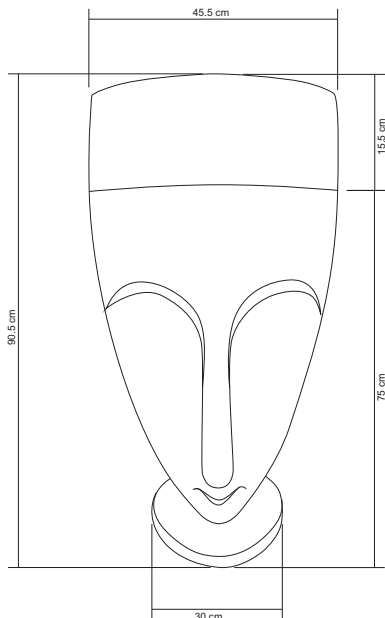

#### Available finishes

Light Grey - Dark Grey - Dusk Grey - Vintage Brown - Copper Green - White terrazzo - Black terrazzo

Drain diameter  
45 mm

Tap  
Diameter: 35 mm  
Tailpiece:  $\geq 50$  mm

Weight  
70 kg

# Viso pedestal

Viso Pedestal is a free-standing basin with a unique character. This exclusive two piece design brings life to any establishment and can be either floor mounted or wall mounted.

Size (H x W x L)  
900 x 450 x 450 mm