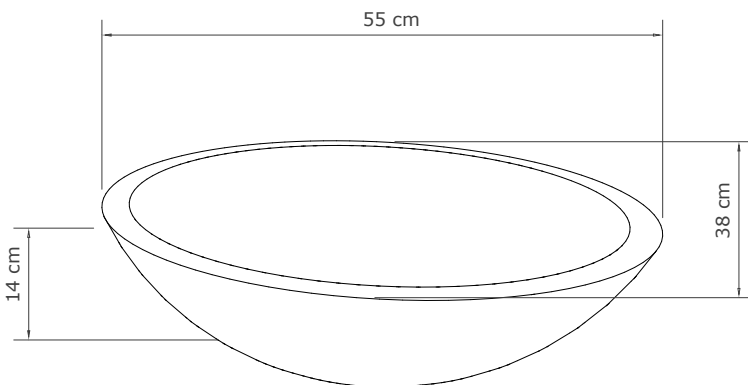

Luca Grande

The Luca Grande embraces the same simplicity as our original Luca model, but with a more dynamic, wider form. This width gives the basin an added visual impact, whilst retaining the soft, smooth curves of the Luca.