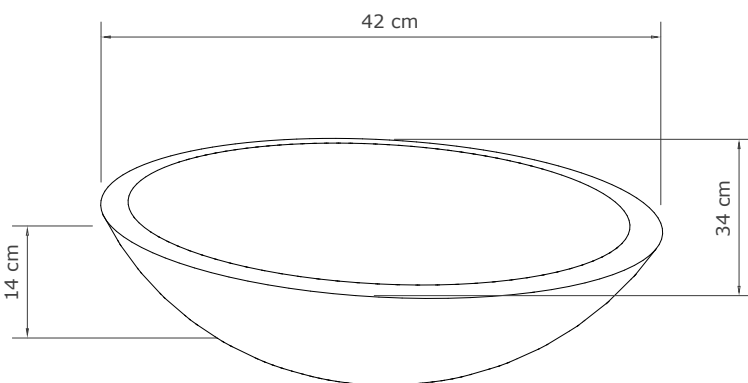

Luca

Meet Luca, a perfect example of simplicity. Enjoy the clean curves of this silky smooth oval basin in classic monotoones, or experiment with our new finishes - copper green and vintage brown.