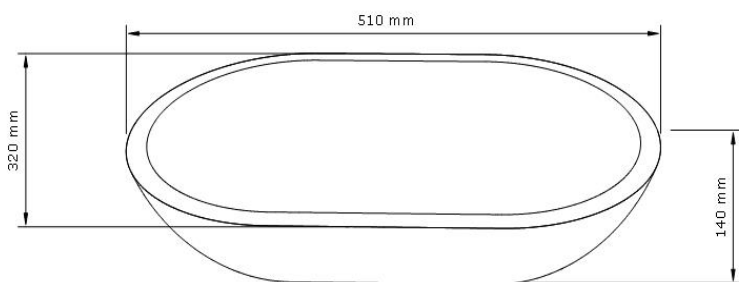

Novara

The Novara with its smooth oval and charismatic curves is suitable for all bathroom styles.

Size (H x W x L)

140 x 325 x 510 mm

Packing Size

160 x 350 x 530 mm

Available finishes

Light Grey - Dark Grey - Natural Concrete - Dusk Grey -
Vintage Brown - Copper Green - White Terrazzo - Black
Terrazzo

Drain diameter

45 mm

Weight

12 kg

Available finishes