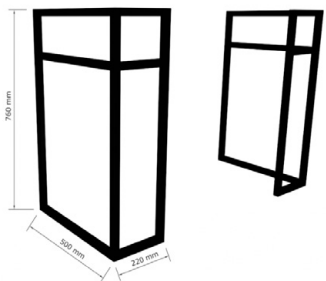

BES

The BES, with its modern and industrial look, is a showpiece for any bathroom. The exotic countertop is made of solid kelengkeng wood from Indonesia. The base is powder coated to last a lifetime.

Size (H x W x L)	Packing Size
Sink: 80 x 480 x 800 mm	100 x 510 x 830 mm
Countertop: 80 x 1200 x 500 mm	100 x 1230 x 530 mm
Base: 760 x 500 x 220 mm (2x)	780 x 520 x 240 mm (2x)

Available finishes
Dusk Grey - Vintage Brown - Copper Green

Material countertop Kelengkeng wood	Material base Powdercoated steel

Color countertop Sienna Brown	Color base Math Black

Weight Sink: 40 kg Countertop: 25 kg Base: 2 x 5.6 kg	Drain diameter 45 mm

Available finishes