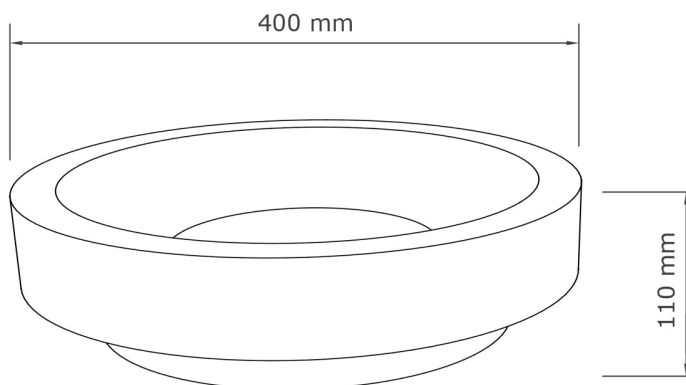

# Napoli

An array of concentric circles come together to make the Napoli, smooth, alluring and certainly eye-catching. The centre circle allows water to flow seamlessly between the outer gap.

Size (H x W x L)  
110 x 400 x 400 mm