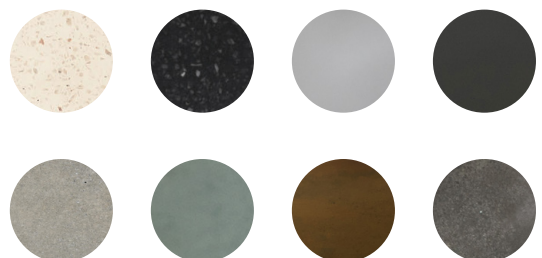

Available finishes