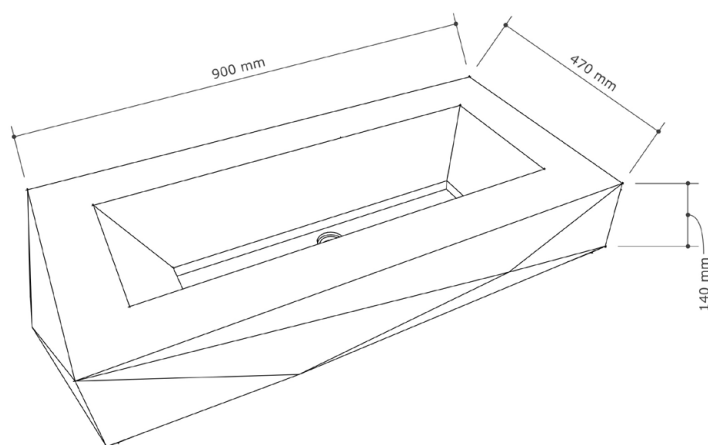

• Drain cover

Available finishes