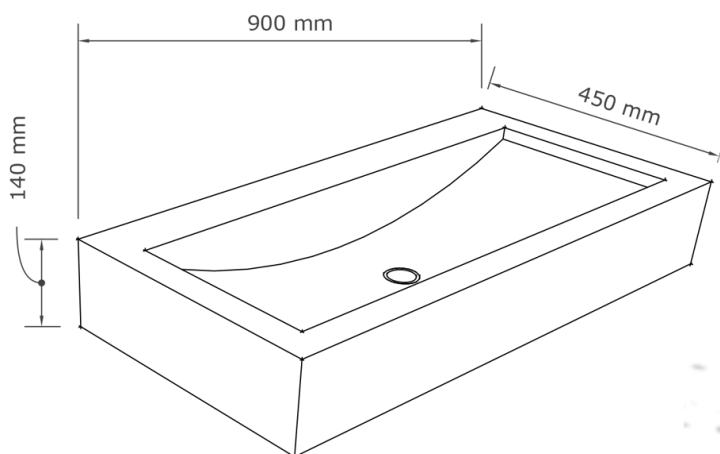

Horizon

The Horizon encompasses a broad, dynamic curve spanning nearly one metre across. Upon special request, one or two tap holes can be installed with this model.

Size (H x W x L)

140 x 450 x 900 mm

Packing Size

200 x 500 x 960 mm

Available finishes

Light Grey - Dark Grey - Dusk Grey - Vintage Brown - Copper Green - White Terrazzo - Black Terrazzo

Drain diameter

45 mm

Weight

60.5 kg

Available finishes