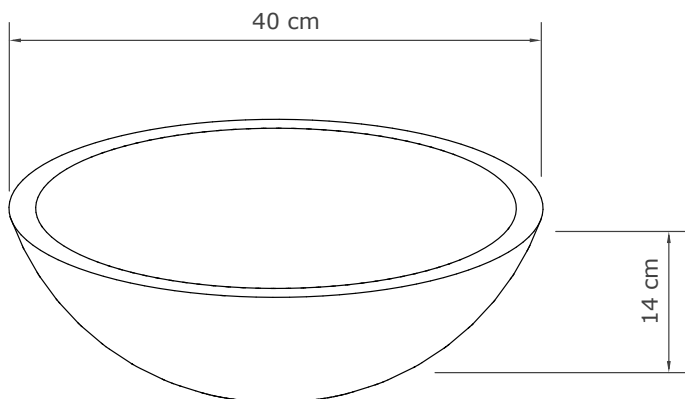

Palermo Grande

With its timelessly smooth and pure form, Palermo Grande's minimalism and simplicity is unparalleled. The perfect canvas for a range of stunning finishes, including our charming copper green and vintage brown.

Size (H x W x L)

140 x 400 x 400 mm

Packing Size

200 x 450 x 450 mm

Available finishes

Light Grey - Dark Grey - Natural Concrete - Dusk Grey - Vintage Brown - Copper Green - White Terrazzo - Black Terrazzo

Drain diameter

45 mm

Weight

11 kg

Available finishes