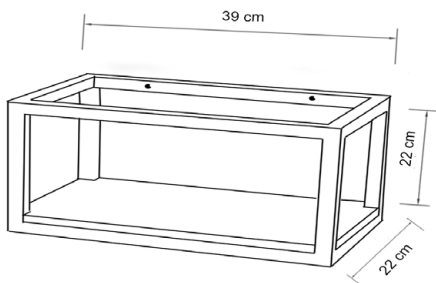

Basic +

The Basic is full of bold industrial charm. Distinctive edges are divided by a sweeping natural curve making this miniature concrete sink a humble classic. Perfect for small bathrooms and restrooms.

Size basin (H x W x L)	Packing Size
110 x 230 x 400 mm	150 x 260 x 430 mm

Size holder (H x W x L)	Packing Size
220 x 220 x 390 mm	240 x 240 x 410 mm

Available finishes

Natural concrete - Dusk Grey - Vintage Brown - Copper Green

Material holder	Color holder
Galvanized powdercoated steel	Math Black

Drain diameter	Tap diameter
45 mm	30 mm

Wall mount suitable
Yes - holder included

Weight
16 kg

Available finishes