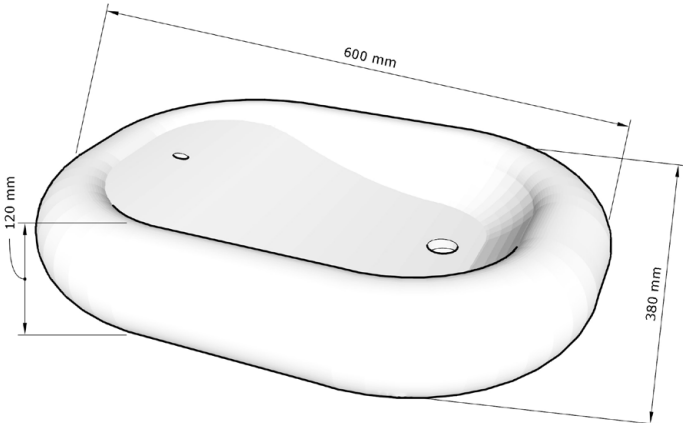

Available finishes