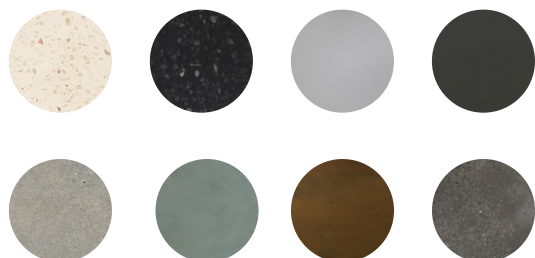

#### Available finishes

Dusk Grey