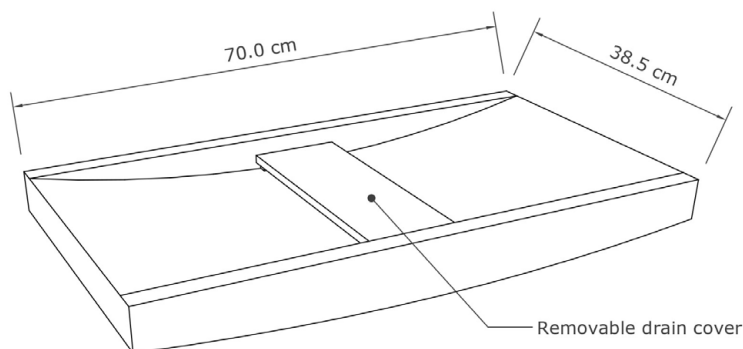

Weight

26 kg