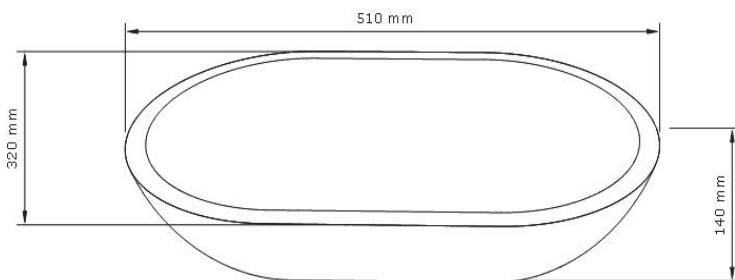

# Novara

The Novara with its smooth oval and charismatic curves is suitable for all bathroom styles.

Size (H x W x L)

140 x 325 x 510 mm

Packing Size

160 x 350 x 530 mm

Available finishes

Light Grey - Dark Grey - Natural Concrete - Dusk Grey -  
Vintage Brown - Copper Green - White Terrazzo - Black  
Terrazzo

Drain diameter

45 mm

Weight

12 kg

Available finishes