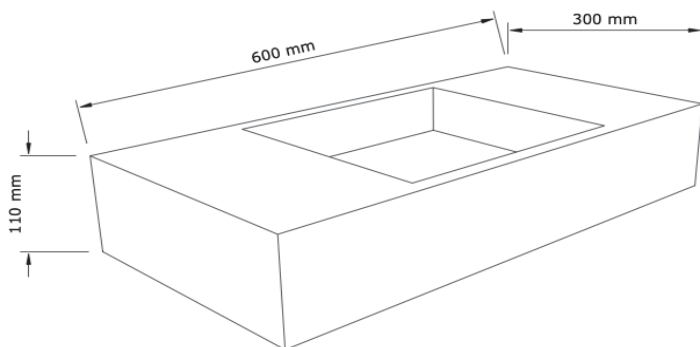

Copper Green

Grosio

Exceptional stylish and adventurous are words that come in mind of this convenient sink.

Available in raw finishes to add outstanding character to your bathroom.

Size (H x W x L)

110 x 300 x 600 mm

Packing Size

140 x 330 x 630 mm

Available finishes

Dusk Grey - Vintage Brown - Copper Green

Wall mount suitable

Yes, brackets included

Drain diameter

45 mm

Weight

32 kg

Available finishes