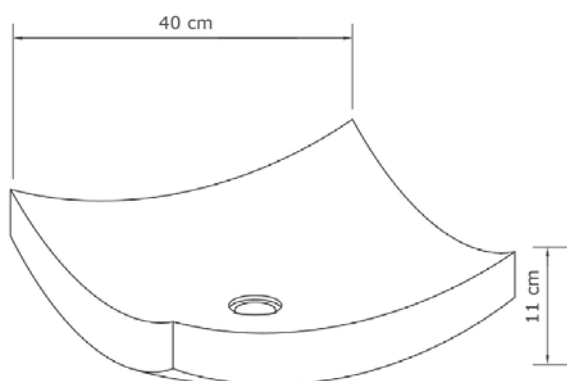

Copper Green

Genova

Although featuring but a simple curve the Genova basin makes any bathroom exquisite. Although modern in design best represented in black and white terrazzo.

Size (H x W x L)
110 x 400 x 400 mm

Packing Size
160 x 450 x 450 mm

Available finishes

Light Grey - Dark Grey - Dusk Grey - Vintage Brown - Copper Green - White Terrazzo - Black Terrazzo

Drain diameter

45 mm

Weight

14 kg

Available finishes