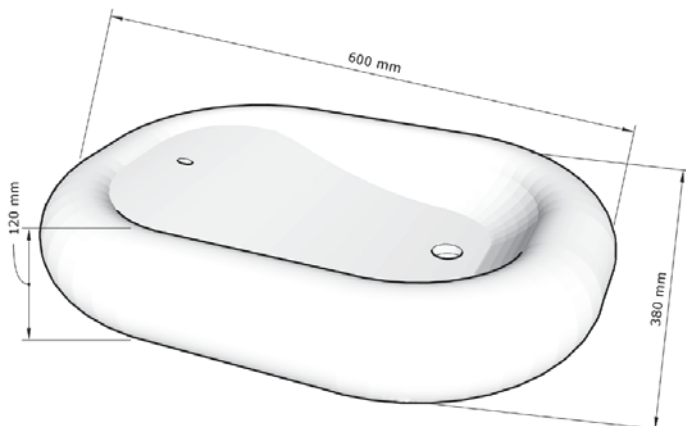

# Cieza

The Cieza with its modern, sleek appearance is a unique design object for any bathroom or washroom.

Size (H x W x L)

120 x 380 x 600 mm

Packing Size

140 x 400 x 620 mm

Available finishes

Dusk Grey - Vintage Brown - Copper Green

Drain diameter

45 mm

Weight

27 kg

Available finishes