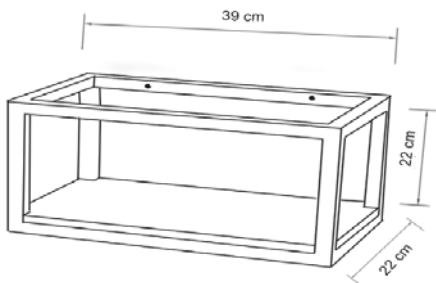

Natural Concrete

Basic +

The Basic is full of bold industrial charm. Distinctive edges are divided by a sweeping natural curve making this miniature concrete sink a humble classic. Perfect for small bathrooms and restrooms.

Size basin (H x W x L)
110 x 230 x 400 mm

Packing Size
150 x 260 x 430 mm

Size holder (H x W x L)
220 x 220 x 390 mm

Packing Size
240 x 240 x 410 mm

Available finishes

Natural concrete - Dusk Grey - Vintage Brown - Copper Green

Material holder

Galvanized powdercoated steel

Color holder

Math Black

Drain diameter

45 mm

Tap diameter

30 mm