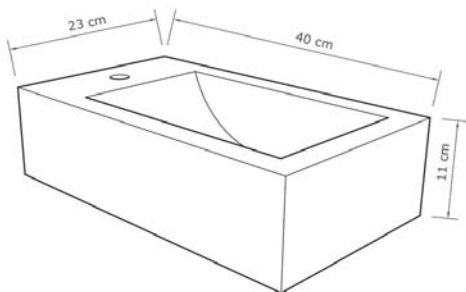

Natural Concrete

Basic +

The Basic is full of bold industrial charm. Distinctive edges are divided by a sweeping natural curve making this miniature concrete sink a humble classic. Perfect for small bathrooms and restrooms.

Size basin (H x W x L)
110 x 230 x 400 mm

Packing Size
150 x 260 x 430 mm

Size holder (H x W x L)
220 x 220 x 390 mm

Packing Size
240 x 240 x 410 mm

Available finishes

Natural concrete - Dusk Grey - Vintage Brown - Copper Green

Material holder

Galvanized powdercoated steel

Color holder

Math Black

Drain diameter

45 mm

Tap diameter

30 mm