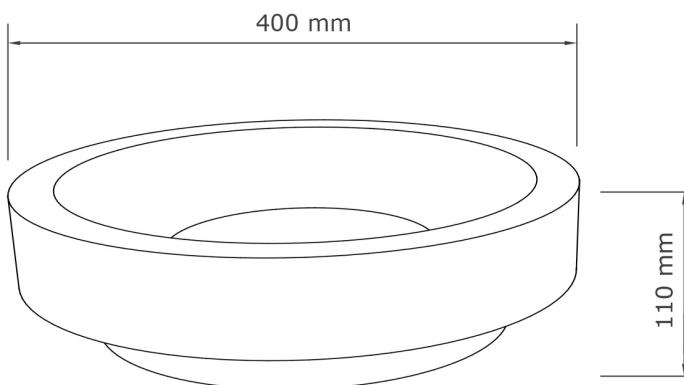

Drain diameter

45 mm

Weight

11 kg

Available finishes

Venezia

Soft and smooth, yet sharp and modern - the Venezia is not your typical basin. Additionally, this cone form creates interesting interplay between flowing water and the basins interior. Ultimately, this basin is made to create high visual impact.

Weight
10 kg

Available finishes

Napoli

An array of concentric circles come together to make the Napoli, smooth, alluring and certainly eye-catching. The centre circle allows water to flow seamlessly between the outer gap.