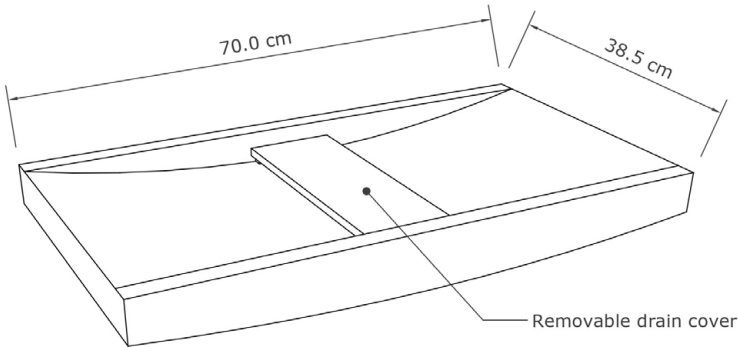

Size (H x W x L)
70 x 380 x 700 mm

Packing Size
120 x 430 x 750 mm

Available finishes
Light Grey - Dark Grey - White Terrazzo -
Black Terrazzo

Drain diameter
45 mm

Weight
26 kg

Available finishes

Dusk Grey

Horizon