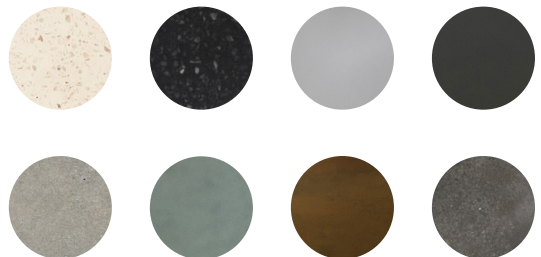

Drain diameter

45 mm

Weight

11 kg

Available finishes

Venezia

Soft and smooth, yet sharp and modern - the Venezia is not your typical basin. Additionally, this cone form creates interesting interplay between flowing water and the basins interior. Ultimately, this basin is made to create high visual impact.