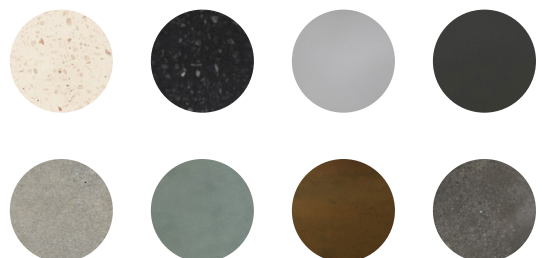

Size (H x W x L)

140 x 320 x 450 mm

Packing Size

210 x 390 x 520 mm

Available finishes

Light Grey - Dark Grey - Natural Concrete - Dusk Grey
- Vintage Brown - Copper Green - White Terrazzo -
Black Terrazzo

Drain diameter

45 mm

Weight

17 kg

Available finishes