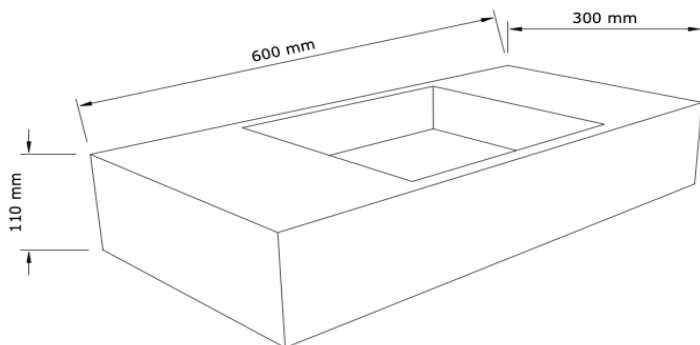

Size (H x W x L)

110 x 300 x 600 mm

Packing Size

140 x 330 x 630 mm

Available finishes

Dusk Grey - Vintage Brown - Copper Green

Wall mount suitable

Yes, brackets included

Drain diameter

45 mm

Weight

32 kg

Available finishes