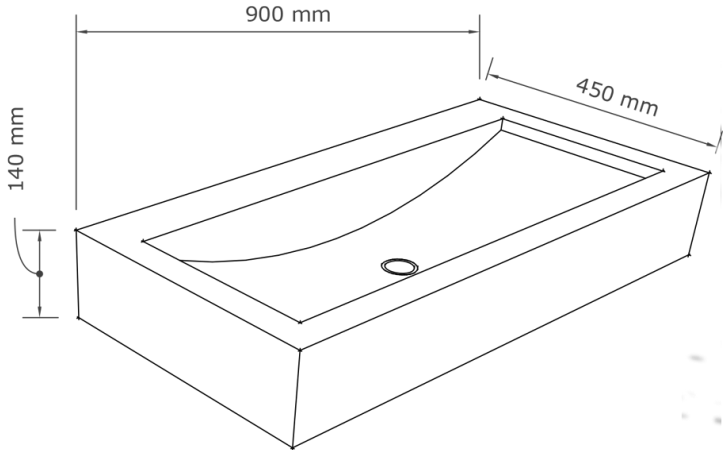

Horizon

The Horizon encompasses a broad, dynamic curve spanning nearly one metre across. Upon special request, one or two tap holes can be installed with this model.

Size (H x W x L)	Packing Size
140 x 450 x 900 mm	200 x 500 x 960 mm

Available finishes
Light Grey - Dark Grey - Dusk Grey - Vintage Brown - Copper Green - White Terrazzo - Black Terrazzo

Drain diameter
45 mm

Weight
60.5 kg