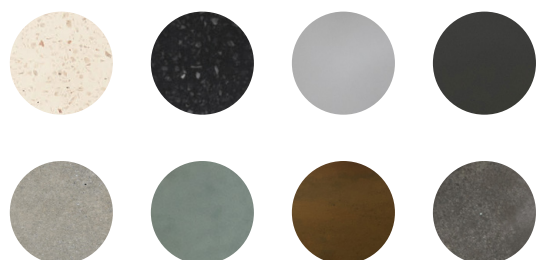

Available finishes