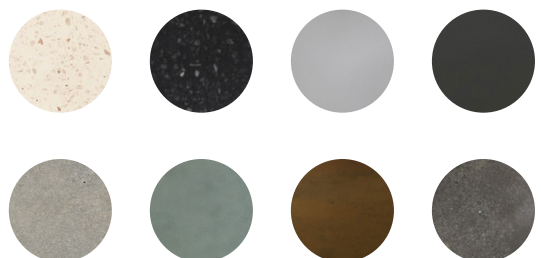

Available finishes