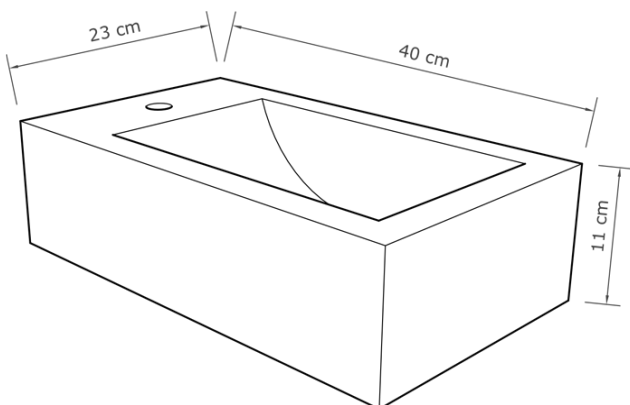

Tap diameter

30 mm

Wall mount suitable

Yes - brackets included

Weight

10 kg

Available finishes

Natural Concrete