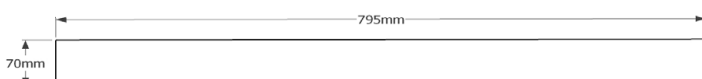

Material drain cover

Stainless steel plate (SS304)

Drain diameter

45 mm

Weight

72 kg

• Drain cover

Available finishes