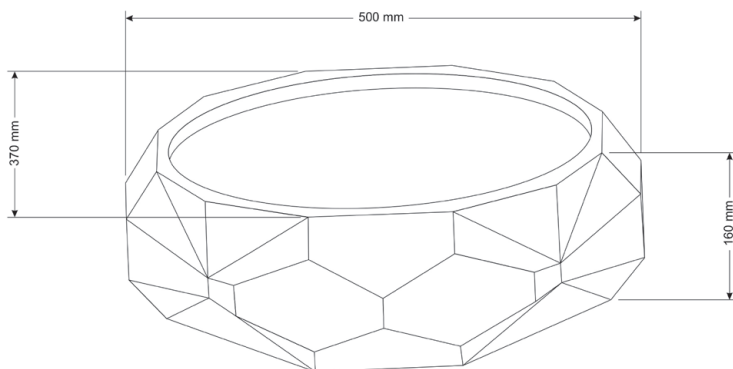

Yes - Brackets included

Drain diameter

45 mm

Weight

18 kg

Available finishes

Diamond

The Diamond Medio has a deeper shape and makes it more elegant than its brothers. The diamond series are defined by their mesmerizing geometric form. Distinctive chiseled edges contrast a smooth tempting interior to make the diamond series significantly unique.