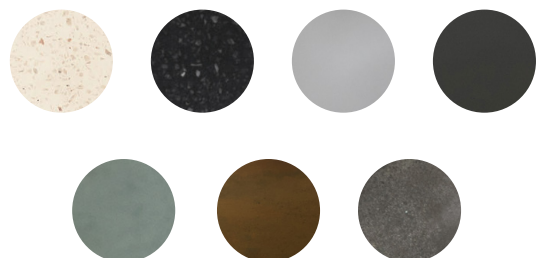

Available finishes