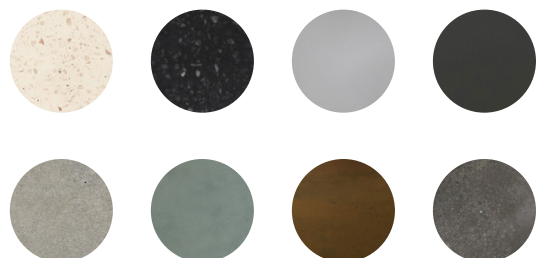

Packing Size
215 x 410 x 480 mm

Available finishes

Light Grey - Dark Grey - Natural Concrete - Dusk Grey
- Vintage Brown - Copper Green - White Terrazzo -
Black Terrazzo

Drain diameter
45 mm

Weight
12 kg

Available finishes