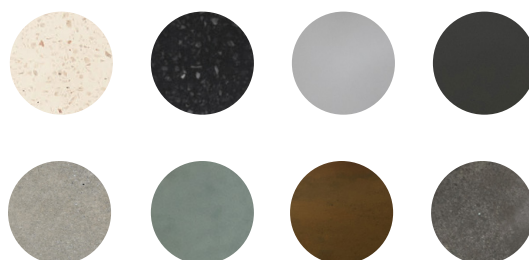

Available finishes