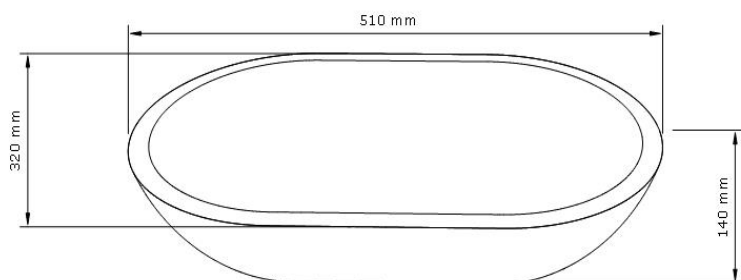

Novara

The Novara with its smooth oval and charismatic curves is suitable for all bathroom styles.

Size (H x W x L)

140 x 325 x 510 mm

Packing Size

160 x 350 x 530 mm

Available finishes

Light Grey - Dark Grey - Natural Concrete - Dusk Grey -
Vintage Brown - Copper Green - White Terrazzo - Black
Terrazzo

Drain diameter

45 mm

Weight

12 kg

Available finishes