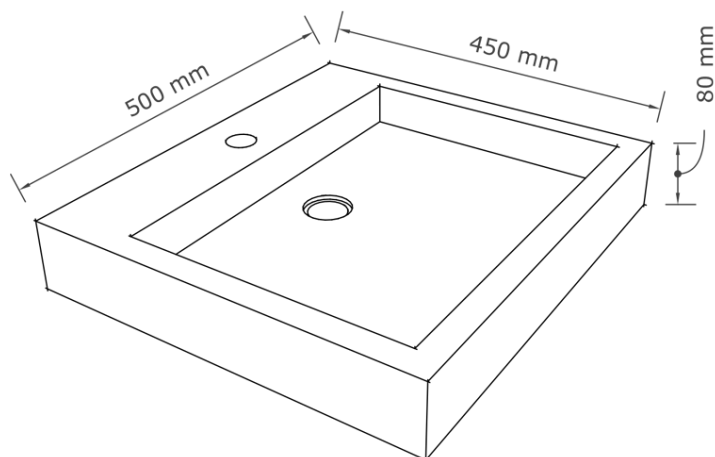

Bologna

It's sharp, striking contours and elegantly flat form make the Bologna a truly captivating basin. Available in Terrazzo and classic concrete colours.

Size (H x W x L)
80 x 450 x 500 mm

Packing Size
130 x 500 x 550 mm

Available finishes

Light Grey - Dark Grey - Natural Concrete - Dusk Grey
- Vintage Brown - Copper Green - White Terrazzo -
Black Terrazzo

Drain diameter
45 mm

Tap
Diameter: 35 mm
Tailpiece: ≥ 50 mm

Weight
20 kg

Available finishes