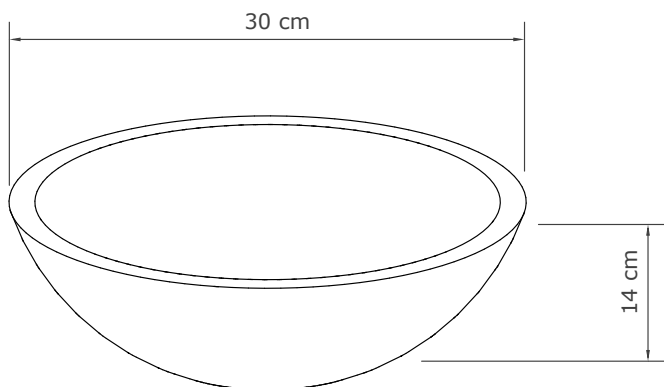

Drain diameter

45 mm

Weight

15 kg

Available finishes

Palermo

Palermo's charming size, along with its simplicity and modernism make it the perfect bathroom companion. Available in our full range of colour options - find your style.