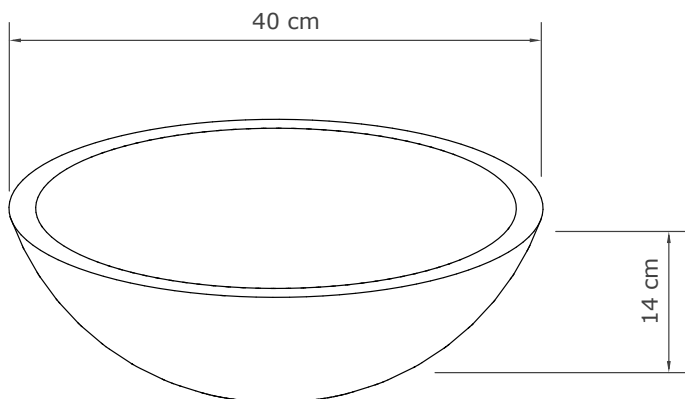

Size (H x W x L)

140 x 400 x 400 mm

Packing Size

200 x 450 x 450 mm

Available finishes

Light Grey - Dark Grey - Natural Concrete - Dusk Grey - Vintage Brown - Copper Green - White Terrazzo - Black Terrazzo

Drain diameter

45 mm

Weight

11 kg

Available finishes

Venezia

Soft and smooth, yet sharp and modern - the Venezia is not your typical basin. Additionally, this cone form creates interesting interplay between flowing water and the basins interior. Ultimately, this basin is made to create high visual impact.