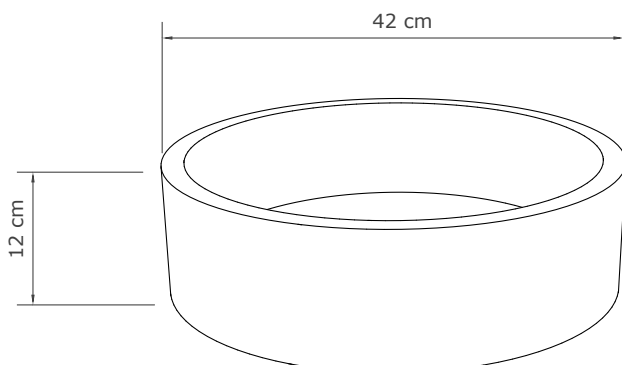

Udinese

Udinese flaunts simple, irresistible curves and clean, hard edges, tirelessly sanded to perfection by our team. No gimmicks - this basin stands for quality through minimalism.

Size (H x W x L)

120 x 420 x 420 mm

Packing Size

150 x 440 x 440 mm

Available finishes

Light Grey - Dark Grey - Natural Concrete - Dusk Grey - Vintage Brown - Copper Green - White Terrazzo - Black Terrazzo

Drain diameter

45 mm

Weight

15 kg

Available finishes