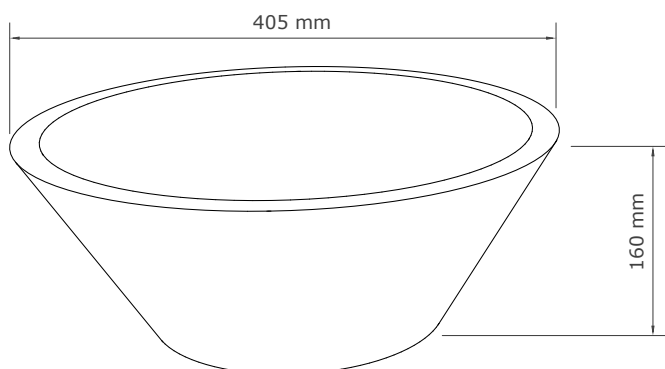

Drain diameter

45 mm

Weight

11 kg

Available finishes

Venezia

Soft and smooth, yet sharp and modern - the Venezia is not your typical basin. Additionally, this cone form creates interesting interplay between flowing water and the basins interior. Ultimately, this basin is made to create high visual impact.

Size (H x W x L)
160 x 405 x 405 mm

Packing Size
210 x 455 x 455 mm

Available finishes

Light Grey - Dark Grey - Dusk Grey - Vintage Brown -
Copper Green - White Terrazzo - Black Terrazzo

Drain diameter
45 mm