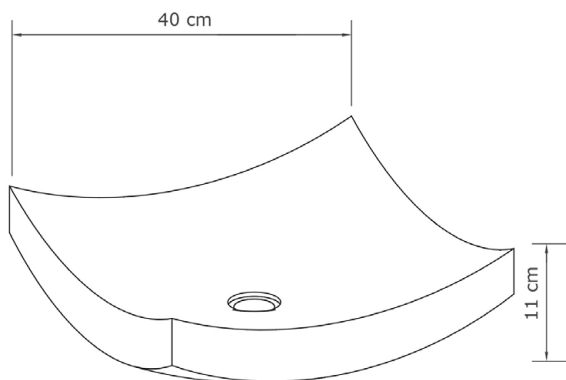

Weight

14 kg