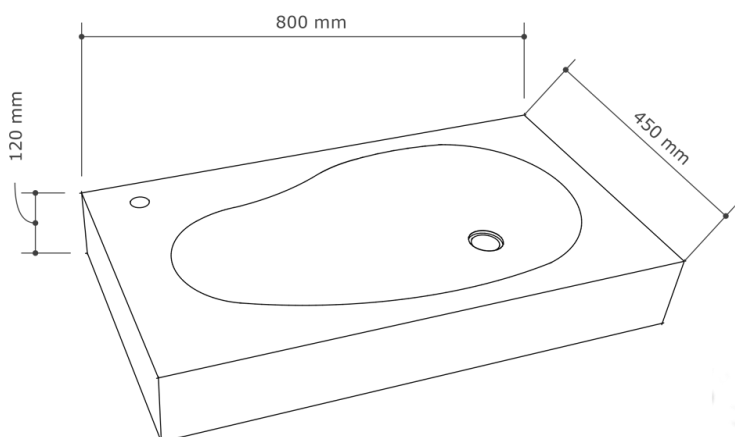

SOL

The seductive Sol is defined by its smooth lagoon like bowl, which interacts beautifully with the water to create a dynamic bathroom experience.

Size (H x W x L)
120 x 450 x 800 mm

Packing Size
170 x 500 x 850 mm

Available finishes

Light Grey - Dark Grey - Dusk Grey - Vintage Brown -
Copper Green - White Terrazzo - Black Terrazzo

Drain diameter
45 mm

Tap
Diameter: 35 mm
Tailpiece: ≥ 45 mm

Weight
31 kg

Available finishes