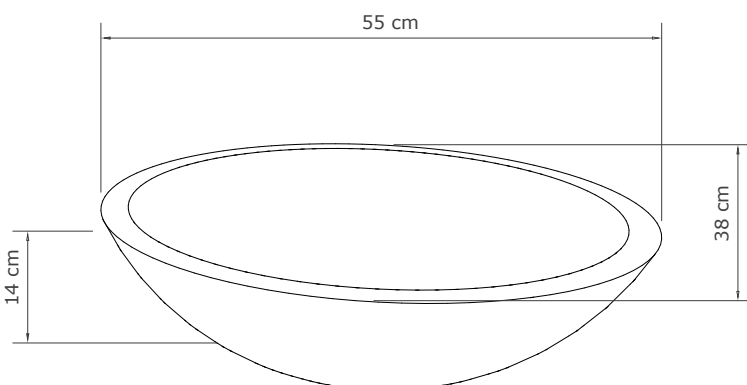

Drain diameter

45 mm

Weight

15 kg

Available finishes

Novara

The Novara with its smooth oval and charismatic curves is suitable for all bathroom styles.

Size (H x W x L)