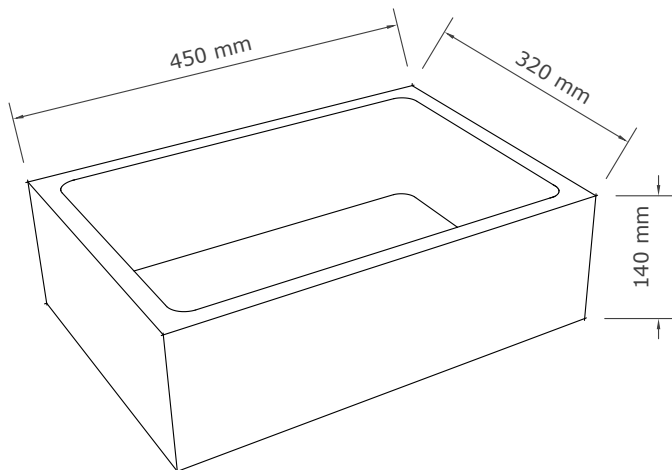

Florentina

Featuring bold edges, nuanced by a soft curve - the beauty of the Florentina is in its details. A broad, spacious basin that has presence - perfect with any of our finishes.