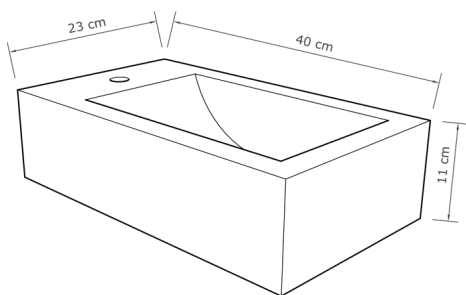

Basic +

The Basic is full of bold industrial charm. Distinctive edges are divided by a sweeping natural curve making this miniature concrete sink a humble classic. Perfect for small bathrooms and restrooms.

Size basin (H x W x L)
110 x 230 x 400 mm

Packing Size
150 x 260 x 430 mm

Size holder (H x W x L)
220 x 220 x 390 mm

Packing Size
240 x 240 x 410 mm

Available finishes

Natural concrete - Dusk Grey - Vintage Brown - Copper Green

Material holder

Galvanized powdercoated steel

Color holder

Math Black

Drain diameter

45 mm

Tap diameter

30 mm

Wall mount suitable

Yes - holder included

Weight

16 kg

Available finishes