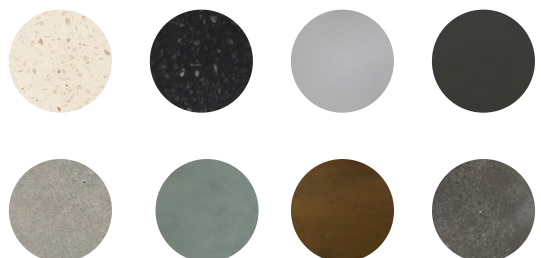

Available finishes