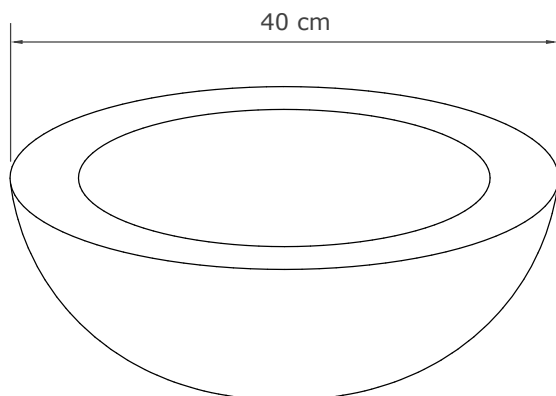

Size (H x W x L)

150 x 400 x 400 mm

Packing Size

200 x 450 x 450 mm

Available finishes

White Terrazzo - Black Terrazzo

Drain diameter

45 mm

Weight

19 kg

Available finishes

Dusk Grey

Cieza

The Cieza with its modern, sleek appearance is a unique design object for any bathroom or washroom.

Size (H x W x L)	Packing Size
120 x 380 x 600 mm	140 x 400 x 620 mm
Available finishes	
Dusk Grey - Vintage Brown - Copper Green	
Drain diameter	
45 mm	
Weight	
27 kg	