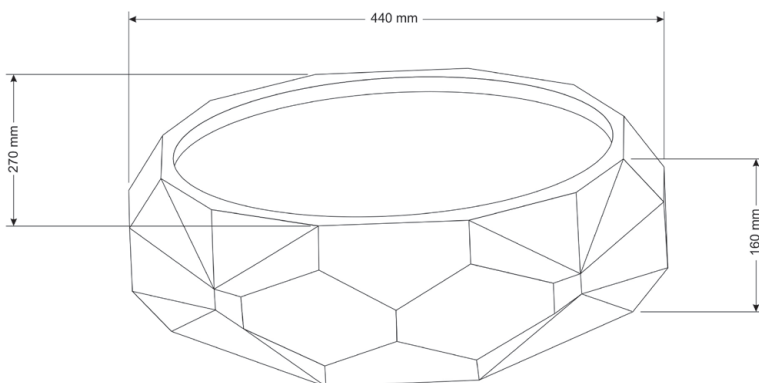

Yes - Brackets included

Drain diameter

45 mm

Weight

18 kg

Available finishes

Diamond

The Diamond Medio has a deeper shape and makes it more elegant than its brothers. The diamond series are defined by their mesmerizing geometric form. Distinctive chiseled edges contrast a smooth tempting interior to make the diamond series significantly unique.