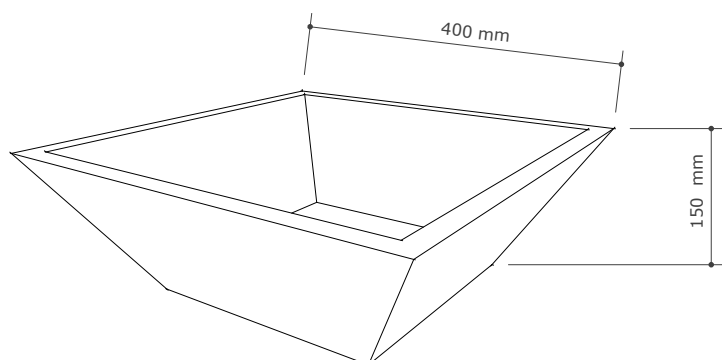

Grappa

With its clean, robust edges and vertical presence, the Grappa has authority over any bathroom. This model is pristine in our classic light or dark concrete finishes, and of course our luxury Terrazzo.

Size (H x W x L)
150 x 400 x 400 mm

Packing Size
200 x 450 x 450 mm

Available finishes

Light Grey - Dark Grey - Natural Concrete - Dusk Grey
- Vintage Brown - Copper Green - White Terrazzo -
Black Terrazzo

Drain diameter
45 mm

Weight
13 kg

Available finishes