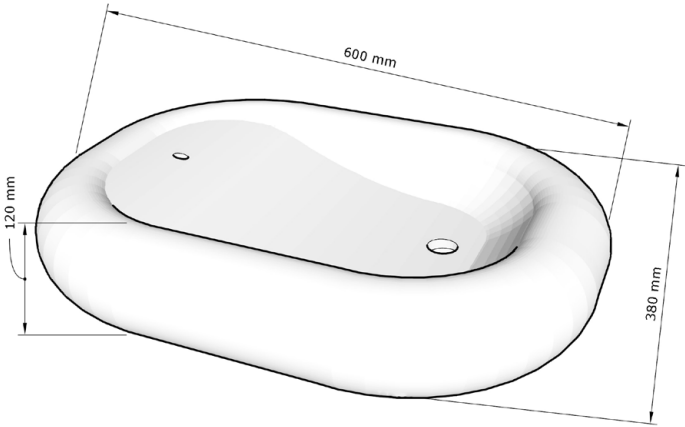

Weight

19 kg

Available finishes

Dusk Grey

Cieza

The Cieza with its modern, sleek appearance is a unique design object for any bathroom or washroom.

Size (H x W x L)	Packing Size
120 x 380 x 600 mm	140 x 400 x 620 mm
Available finishes	
Dusk Grey - Vintage Brown - Copper Green	
Drain diameter	
45 mm	
Weight	
27 kg	