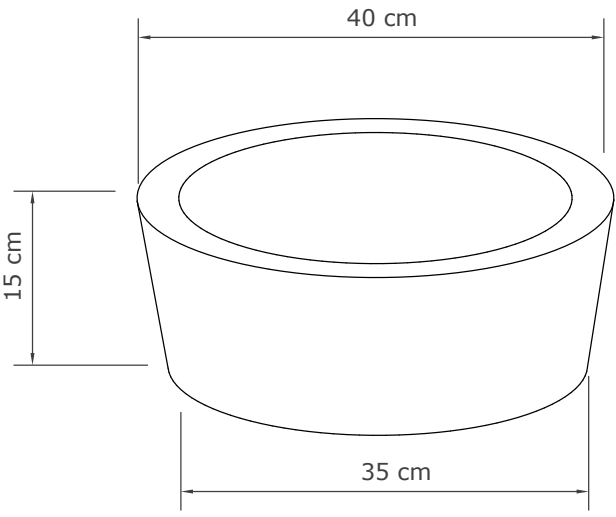

Size (H x W x L)

110 x 400 x 400 mm

Packing Size

160 x 450 x 450 mm

Available finishes

Light Grey - Dark Grey - Dusk Grey - Vintage Brown -
Copper Green - White Terrazzo - Black Terrazzo

Drain diameter

45 mm

Size (H x W x L)	Packing Size
150 x 400 x 400 mm	200 x 450 x 450 mm

Available finishes
White Terrazzo - Black Terrazzo

Drain diameter
45 mm

Weight
15 kg

Available finishes

Black Terrazzo

Pescara

The defining feature of the Pescara is the hand carved signature on it's exterior. Also, this basin is constructed with extra thick walls, thus is extremely robust. Exclusively available in our signature black or white Terrazzo as this material is perfect for carving.