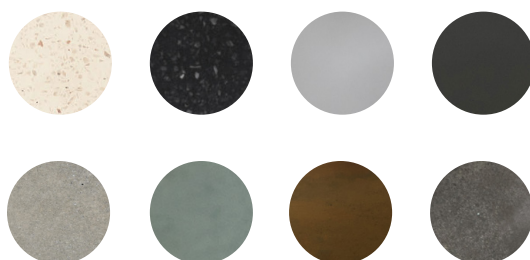

Available finishes