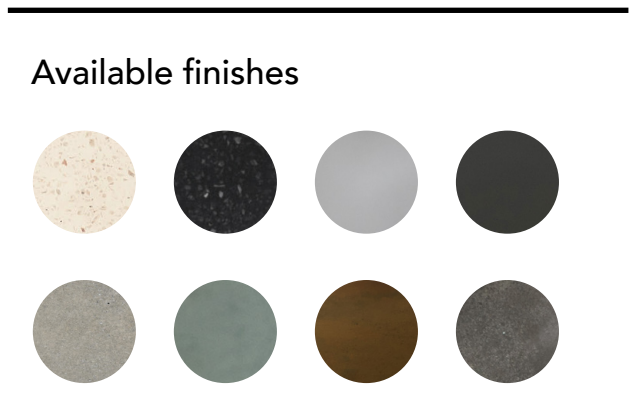

Torino

The Torino has it all - flawless sweeping curves extends from both sides, meeting at the drain. This model is available in our full range of finishes (including our exclusive smooth line Terrazo).

Size (H x W x L)	Packing Size
120 x 350 x 495 mm	170 x 400 x 545 mm

Available finishes
Light Grey - Dark Grey - Natural Concrete - Dusk Grey
- Vintage Brown - Copper Green - White Terrazzo -
Black Terrazzo

Drain diameter
45 mm

Weight
25 kg