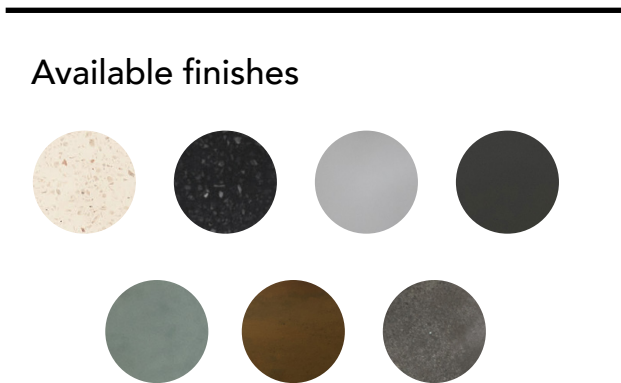

Horizon

The Horizon encompasses a broad, dynamic curve spanning nearly one metre across. Upon special request, one or two tap holes can be installed with this model.

Size (H x W x L)	Packing Size
140 x 450 x 900 mm	200 x 500 x 960 mm

Available finishes
Light Grey - Dark Grey - Dusk Grey - Vintage Brown - Copper Green - White Terrazzo - Black Terrazzo

Drain diameter
45 mm

Weight
60.5 kg