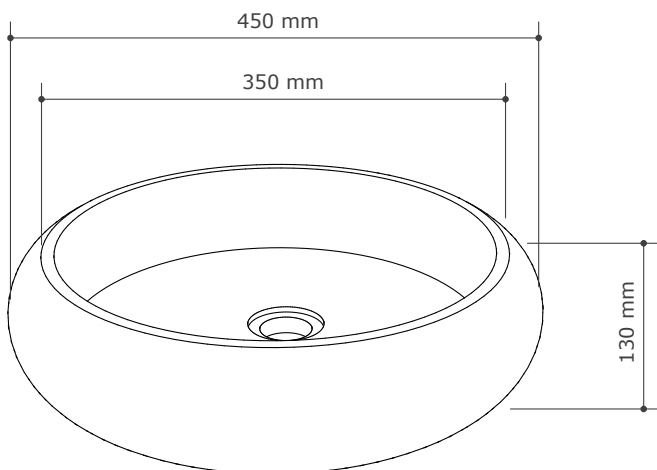

Yes, brackets included

Drain diameter

45 mm

Weight

32 kg

Available finishes

Milano

Unlike any of the other models, the Milano has distinctively thick, round edges. This uniquely smooth form makes it especially appealing. Perfect to show off our fine Terrazzo or flawless concrete.