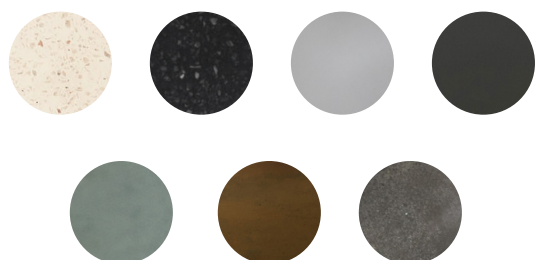

Diamond Piccola

The Diamond Piccola is the smallest model of our diamond series and suits perfect for the smaller bathroom. The diamond series are defined by their mesmerizing geometric form. Distinctive chiseled edges contrast a smooth tempting interior to make the diamond series completely unique.

Size (H x W x L)

160 x 270 x 440 mm

Packing Size

210 x 320 x 490 mm

Available finishes

Light Grey - Dark Grey - Dusk Grey - Vintage Brown - Copper Green - White Terrazzo - Black Terrazzo

Wall mount suitable

Yes - Brackets included

Drain diameter

45 mm

Weight

18 kg

Available finishes