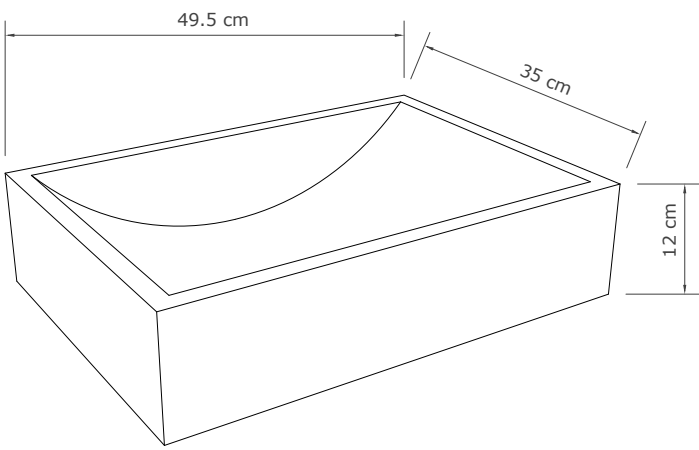

Torino

The Torino has it all - flawless sweeping curves extends from both sides, meeting at the drain. This model is available in our full range of finishes (including our exclusive smooth line Terrazo).

Size (H x W x L)	Packing Size
120 x 350 x 495 mm	170 x 400 x 545 mm

Available finishes
Light Grey - Dark Grey - Natural Concrete - Dusk Grey
- Vintage Brown - Copper Green - White Terrazzo -
Black Terrazzo

Drain diameter
45 mm

Weight
25 kg