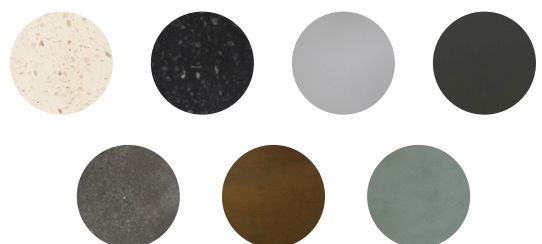

Available finishes