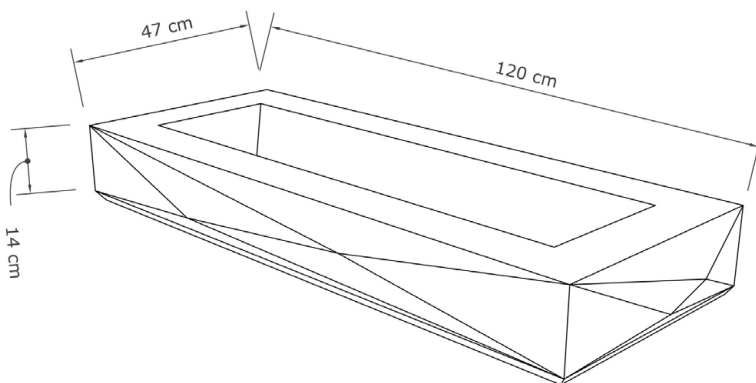

Material drain cover

Stainless steel plate (SS304)

Drain diameter

45 mm

Weight

72 kg

• Drain cover

Available finishes