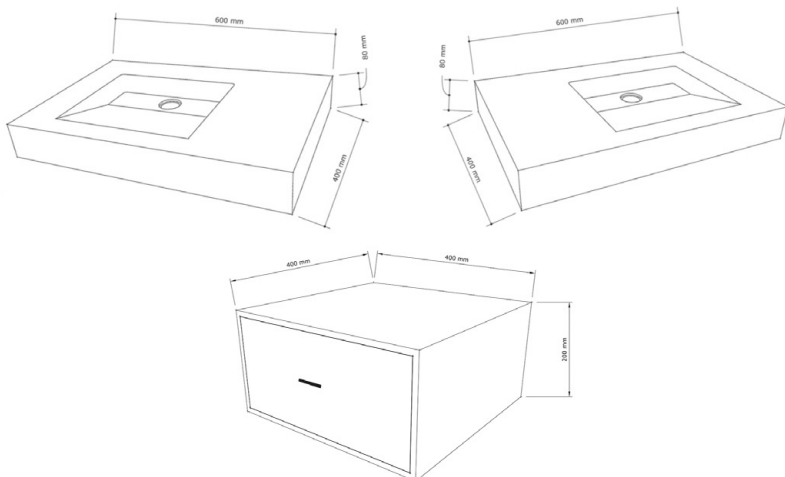

Size (H x W x L)

Basin: 80 x 400 x 600 mm

Cabinet: 200 x 400 x 400 mm

Packing Size

100 x 420 x 620 mm

220 x 420 x 420 mm

Available finishes

Dusk Grey - Vintage Brown - Copper Green

Material Cabinet

Teak- Bio Composite

Color Cabinet

Ebony Grey

Drain diameter

45 mm

Tap

Diameter: 35 mm

Tailpiece: ≥ 45 mm

Wall mount suitable

Yes - brackets included

Sliding system

Yes

Weight

Basin 17 kg (2x)

Cabinet: 15 kg

Available finishes