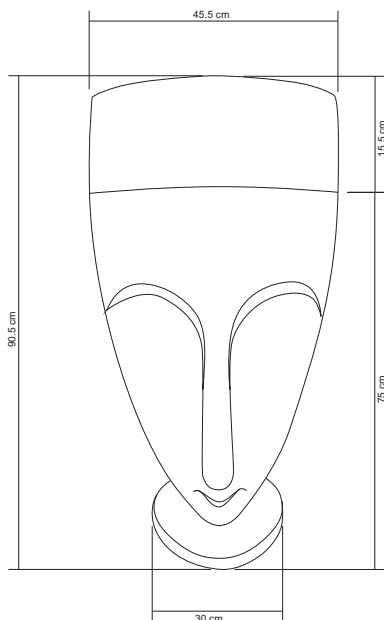

Material drain cover

Stainless steel plate (SS304)

Drain diameter

45 mm

Weight

72 kg

• Drain cover

Available finishes

Size (H x W x L)
900 x 450 x 450 mm

Packing Size
950 x 500 x 500 mm

Available finishes

Light Grey - Dark Grey - Dusk Grey - Vintage Brown -
Copper Green - White terrazzo - Black terrazzo

Drain diameter
45 mm

Tap
Diameter: 35 mm
Tailpiece: \geq 50 mm

Weight
70 kg

Available finishes

Light Grey

Viso pedestal

Viso Pedestal is a free-standing basin with a unique character. This exclusive two piece design brings life to any establishment and can be either floor mounted or wall mounted.