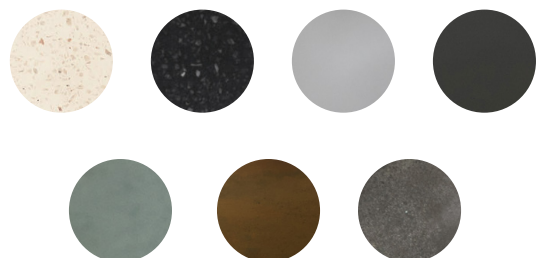

Size (H x W x L)

110 x 400 x 400 mm

Packing Size

160 x 450 x 450 mm

Available finishes

Light Grey - Dark Grey - Dusk Grey - Vintage Brown -
Copper Green - White Terrazzo - Black Terrazzo

Drain diameter

45 mm

Weight

14 kg

Available finishes