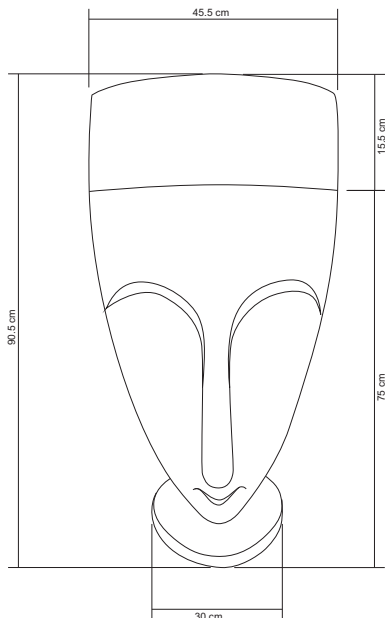

Size (H x W x L)
900 x 450 x 450 mm

Packing Size
950 x 500 x 500 mm

Available finishes

Light Grey - Dark Grey - Dusk Grey - Vintage Brown - Copper Green - White Terrazzo - Black Terrazzo

Drain diameter

45 mm

Tap
Diameter: 35 mm
Tailpiece: \geq 50 mm

Weight
70 kg

Available finishes

Light Grey

Viso pedestal

Viso Pedestal is a free-standing basin with a unique character. This exclusive two piece design brings life to any establishment and can be either floor mounted or wall mounted.