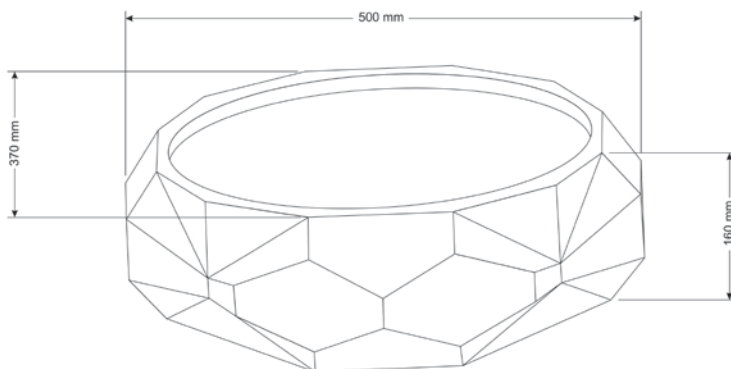

*Light Grey Concrete

Diamond

The Diamond Medio has a deeper shape and makes it more elegant than its brothers. The diamond series are defined by their mesmerizing geometric form. Distinctive chiseled edges contrast a smooth tempting interior to make the diamond series significantly unique.

Size (H x W x L)

160 x 370 x 500 mm

Packing Size

210 x 420 x 550 mm

Weight

25 KG

Available finishes

White terrazzo · black terrazzo

light grey concrete · dark grey concrete

natural concrete · copper green

vintage brown · dusk grey

Drain diameter

45 mm

Wall mount suitable

No

Available finishes