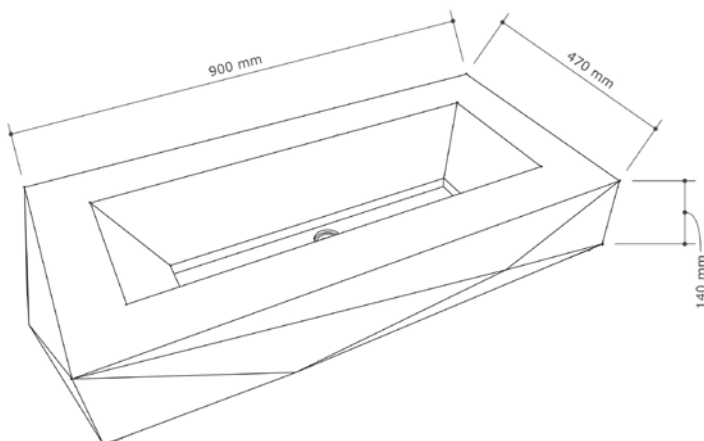

# Diamond Mezzo

The Diamond Mezzo, tough and elegance combined A stainless steel plate is located in the middle of this captivating eye catcher.

Size (H x W x L)	Packing Size
140 x 520 x 1000 mm	190 x 570 x 1050 mm

Weight  
54 KG

Available finishes  
copper green · vintage brown · dusk grey

Drain diameter	Drain cover
45 mm	Stainless steel plate

Wall mount suitable  
No