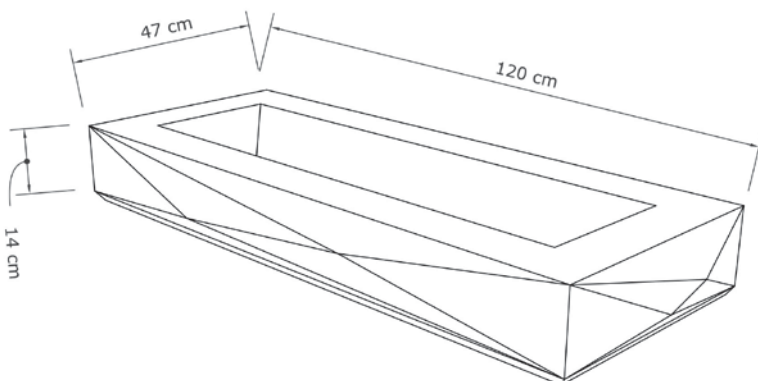

Size (H x W x L)

140 x 470 x 1300 mm

Packing Size

200 x 530 x 1360 mm

Weight

72 KG

Available finishes

White terrazzo · black terrazzo

light grey concrete · dark grey concrete

copper green · vintage brown · dusk grey

Drain diameter

45 mm

Drain cover

Stainless steel plate

Wall mount suitable

No