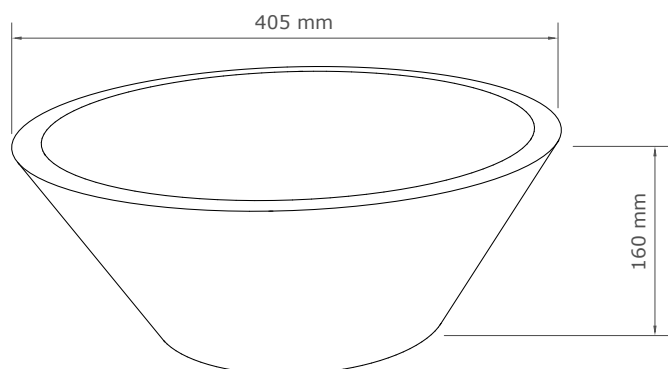

*Light grey concrete

Venezia

Soft and smooth, yet sharp and modern - the Venezia is not your typical basin. Additionally, this cone form creates interesting interplay between flowing water and the basins interior. Ultimately, this basin is made to create high visual impact.

Size (H x W x L)

160 x 405 x 405 mm

Packing Size

210 x 455 x 455 mm

Weight

10 KG

Available finishes

White terrazzo · black terrazzo

light grey concrete · dark grey concrete

Drain diameter

45 mm

Wall mount suitable

No

Available finishes