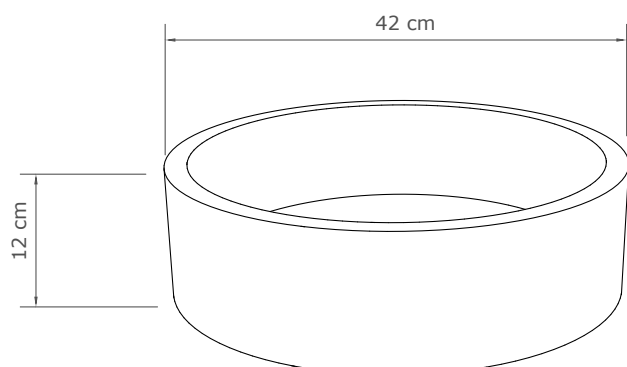

Udinese

Udinese flaunts simple, irresistible curves and clean, hard edges, tirelessly sanded to perfection by our team. No gimmicks - this basin stands for quality through minimalism.

Size (H x W x L)

120 x 420 x 420 mm

Packing Size

150 x 440 x 440 mm

Weight

15 KG

Available finishes

White terrazzo · black terrazzo
light grey concrete · dark grey concrete
natural concrete · copper green
vintage brown · dusk grey

Drain diameter

45 mm

Wall mount suitable

No

Available finishes