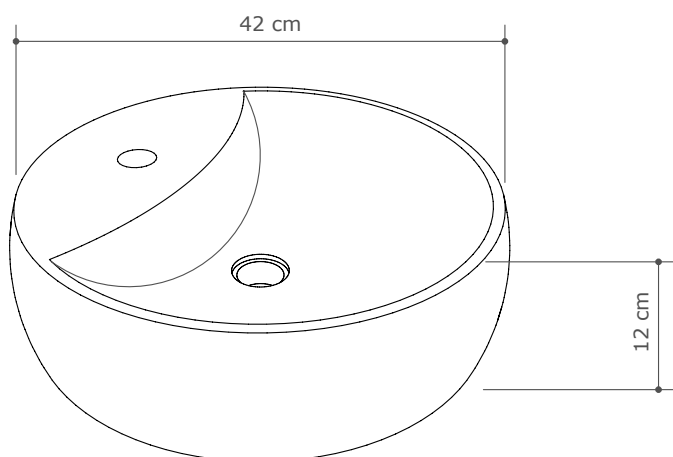

Size (H x W x L)

120 x 420 x 420 mm

Packing Size

170 x 500 x 500 mm

Weight

12 KG

Available finishes

White terrazzo · black terrazzo

light grey concrete · dark grey concrete

Drain diameter

45 mm

Wall mount suitable

No

Available finishes