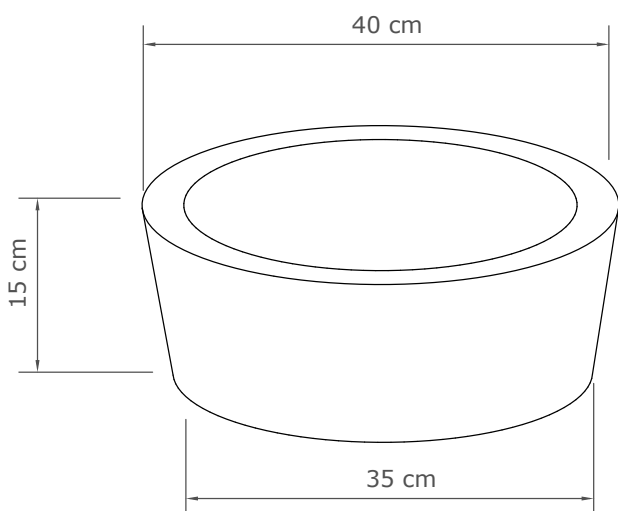

Rimini

The Rimini is a deep, smooth basin featuring an intricate exterior pattern developed to expose the Terrazo's beautiful marble chips. This model boasts beautiful details from top to bottom.

Size (H x W x L)

150 x 400 x 400 mm

Packing Size

200 x 450 x 450 mm

Weight

15 KG

Available finishes

White terrazzo - black terrazzo

Drain diameter

45 mm

Wall mount suitable

No

Available finishes