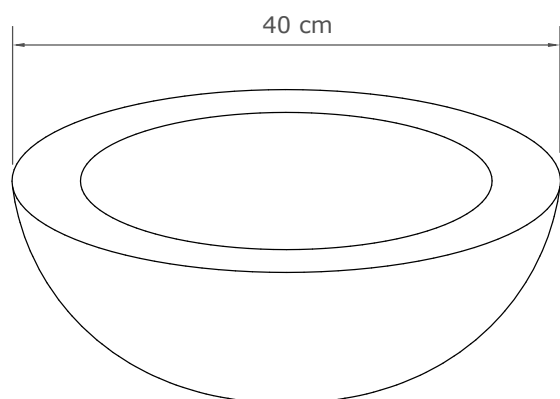

Pescara

The defining feature of the Pescara is the hand carved signature on it's exterior. Also, this basin is constructed with extra thick walls, thus is extremely robust. Exclusively available in our signature black or white Terrazzo as this material is perfect for carving.

Size (H x W x L)

150 x 400 x 400 mm

Packing Size

200 x 450 x 450 mm

Weight

19 KG

Available finishes

White terrazzo - black terrazzo

Drain diameter

45 mm

Wall mount suitable

No

Available finishes