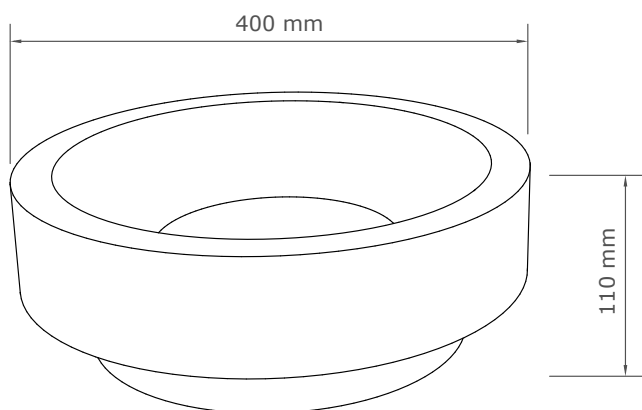

*White terrazzo

Napoli

An array of concentric circles come together to make the Napoli, smooth, alluring and certainly eye-catching. The centre circle allows water to flow seamlessly between the outer gap.

Size (H x W x L)

120 x 300 x 300 mm

Packing Size

160 x 450 x 450 mm

Weight

14 KG

Available finishes

White terrazzo · black terrazzo

light grey concrete · dark grey concrete

Drain diameter

45 mm

Wall mount suitable

No

Available finishes