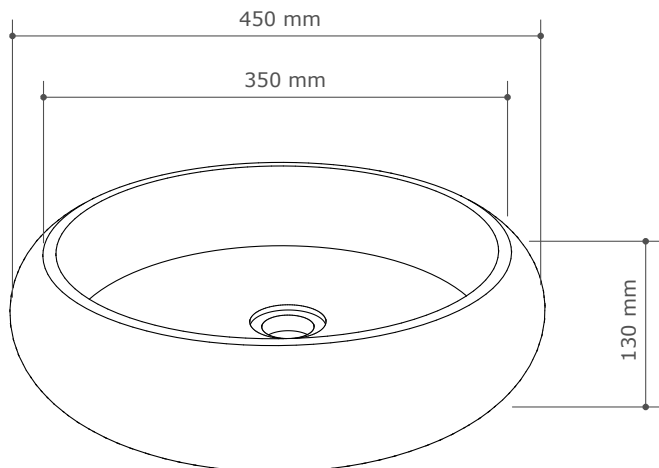

Milano

Unlike any of the other models, the Milano has distinctively thick, round edges. This uniquely smooth form makes it especially appealing. Perfect to show off our fine Terrazzo or flawless concrete.

Size (H x W x L)

130 x 450 x 450 mm

Packing Size

180 x 500 x 500 mm

Weight

23 KG

Available finishes

White terrazzo · black terrazzo

light grey concrete · dark grey concrete

Drain diameter

45 mm

Wall mount suitable

No

Available finishes