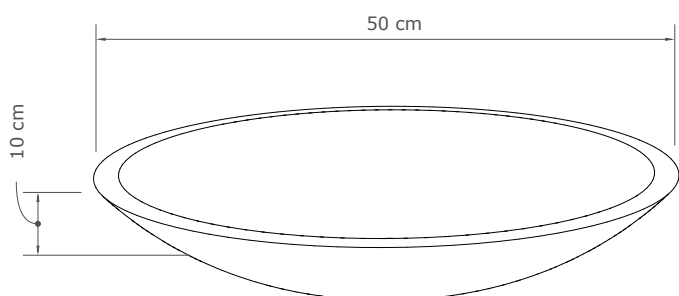

# Messina

Simple and smooth with a low profile. The Messina is soft and alluring feat of cratsmanship, sanded to perfection. Best appreciated in classy Terrazo or Concrete monotonnes .

Size (H x W x L)

100 x 500 x 500 mm

Packing Size

200 x 450 x 450 mm

Weight

7 KG

Available finishes

White terrazzo - black terrazzo

Drain diameter

45 mm