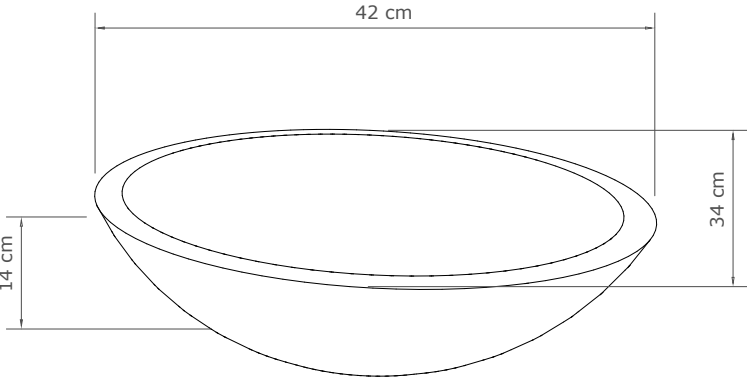

# Luca

Meet Luca, a perfect example of simplicity. Enjoy the clean curves of this silky smooth oval basin in classic monotonies, or experiment with our new finishes - copper green and vintage brown.

Size (H x W x L)      Packing Size  
 140 x 340 x 420 mm      215 x 410 x 480 mm

Weight  
 12 KG

Available finishes  
 White terrazzo · black terrazzo  
 light grey concrete · dark grey concrete  
 natural concrete · copper green  
 vintage brown · dusk grey

Drain diameter  
 45 mm

Wall mount suitable  
 No