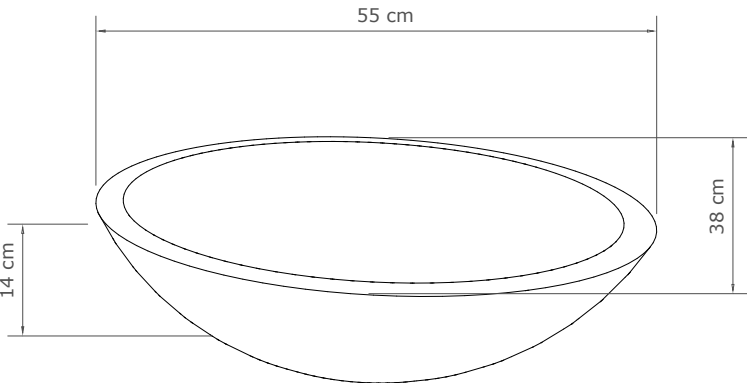

# Luca Grande

The Luca Grande embraces the same simplicity as our original Luca model, but with a more dynamic, wider form. This width gives the basin an added visual impact, whilst retaining the soft, smooth curves of the Luca.

Size (H x W x L)      Packing Size  
 140 x 380 x 550 mm      215 x 450 x 620 mm

Weight  
 15 KG

Available finishes  
 White terrazzo · black terrazzo  
 light grey concrete · dark grey concrete  
 natural concrete · copper green  
 vintage brown · dusk grey

Drain diameter  
 45 mm

Wall mount suitable  
 No