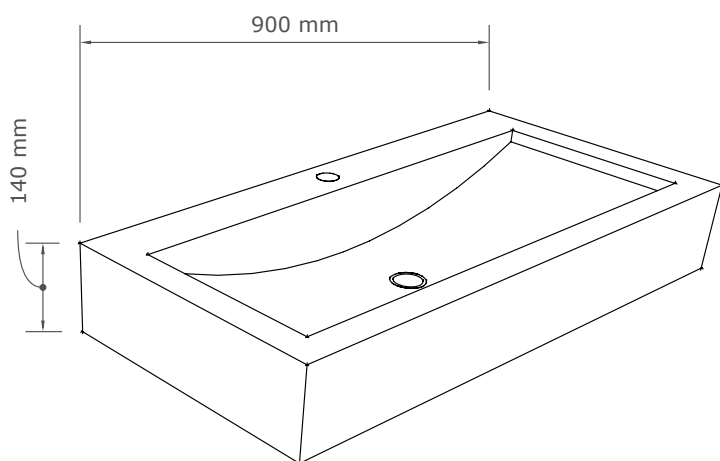

Horizon

The Horizon encompasses a broad, dynamic curve spanning nearly one metre across. Upon special request, two taps can be installed with this model. Available in our full range of finishes.

Size (H x W x L)

140 x 450 x 900 mm

Packing Size

200 x 500 x 960 mm

Weight

70 KG

Available finishes

White terrazzo · black terrazzo
light grey concrete · dark grey concrete
natural concrete · copper green
vintage brown · dusk grey

Drain diameter

45 mm

Wall mount suitable

No

Available finishes