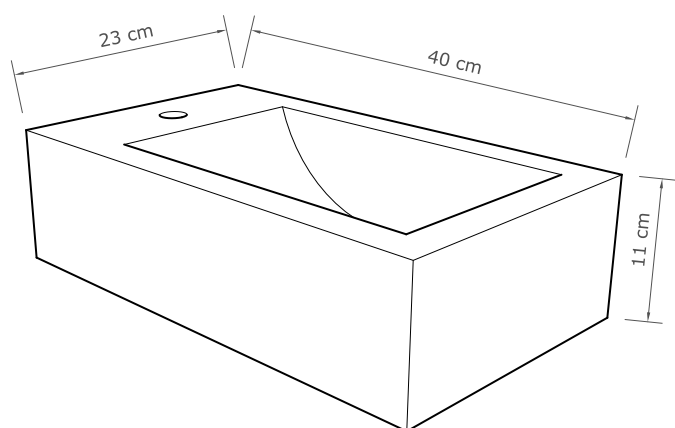

# Basic

The Basic is full of bold industrial charm. Distinctive edges are divided by a sweeping natural curve making this miniature concrete sink a humble classic. Perfect for small bathrooms and restrooms.

Size (H x W x L)

110 x 230 x 400 mm

Packing Size

150 x 260 x 430 mm

Weight

10 KG

Available finishes

Natural concrete · copper green  
vintage brown · dusk grey

Drain diameter

45 mm

Wall mount suitable

No

Available finishes