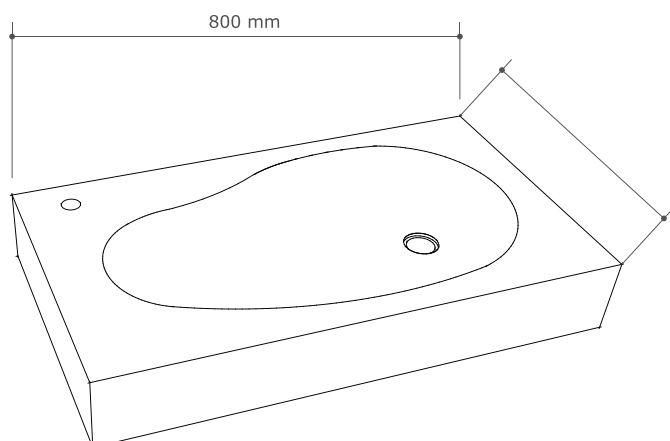

*Light grey concrete

Sol

The seductive Sol is defined by its smooth lagoon like bowl, which interacts beautifully with the water to create a dynamic bathroom experience. Available with special Sol cabinet (pictured).

Size (H x W x L)

120 x 450 x 800 mm

Packing Size

170 x 500 x 850 mm

Weight

31 KG

Available finishes

White terrazzo · black terrazzo
 light grey concrete · dark grey concrete
 natural concrete · copper green
 vintage brown · dusk grey

Drain diameter

45 mm

Wall mount suitable

No

Available finishes