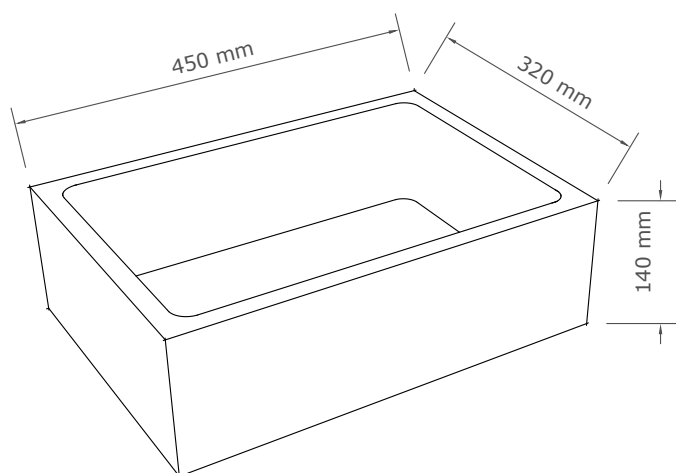

Florentina

Featuring bold edges, nuanced by a soft curve - the beauty of the Florentina is in its details. A broad, spacious basin that has presence - perfect with any of our finishes.

Size (H x W x L)

140 x 320 x 450 mm

Packing Size

210 x 390 x 520 mm

Weight

17 KG

Available finishes

White terrazzo · black terrazzo
light grey concrete · dark grey concrete
natural concrete · copper green
vintage brown · dusk grey

Drain diameter

45 mm

Wall mount suitable

No

Available finishes