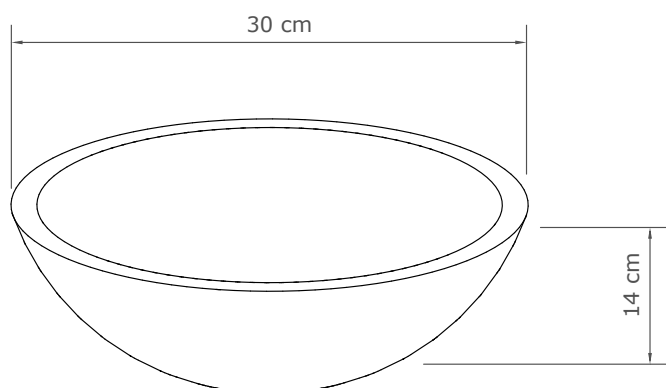

Palermo

Palermo's charming size, along with its simplicity and modernism make it the perfect bathroom companion. Available in our full range of colour options - find your style.

Size (H x W x L)

120 x 300 x 300 mm

Packing Size

180 x 350 x 350 mm

Weight

8 KG

Available finishes

White terrazzo - black terrazzo
light grey concrete - dark grey concrete
natural concrete - copper green
vintage brown - dusk grey

Drain diameter

45 mm

Wall mount suitable

No

Available finishes