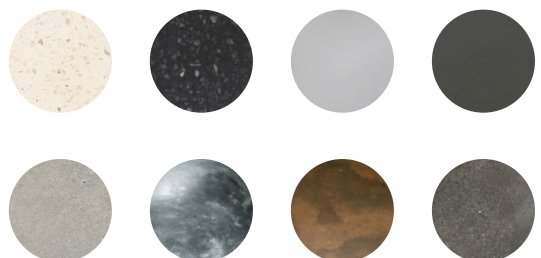

Available finishes