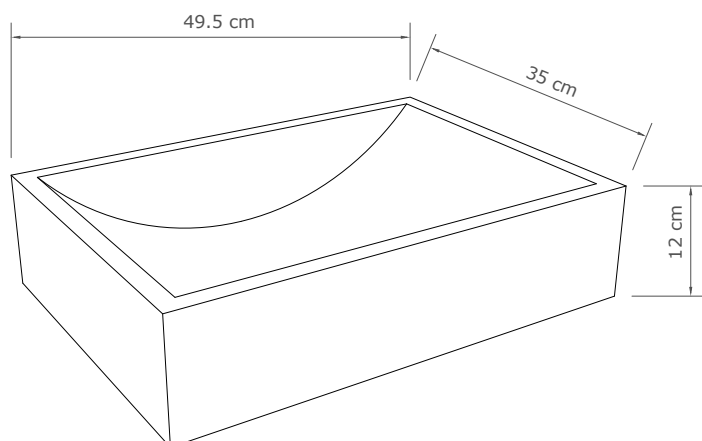

Torino

The Torino has it all - flawless sweeping curves extends from both sides, meeting at the drain. This model is available in our full range of finishes (including our exclusive smooth line Terrazo).

Size (H x W x L)

120 x 350 x 495 mm

Weight

25 KG

Available finishes

White terrazzo · black terrazzo
light grey concrete · dark grey concrete
natural concrete · copper green
vintage brown · dusk grey

Drain diameter

45 mm

Wall mount suitable

No

Available finishes