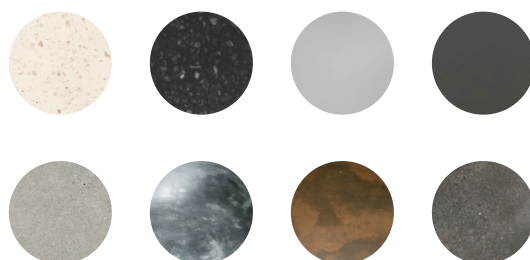

Size (H x W x L)

140 x 400 x 400 mm

Weight

11 KG

Available finishes

White terrazzo · black terrazzo
light grey concrete · dark grey concrete
natural concrete · copper green
vintage brown · dusk grey

Drain diameter

45 mm

Wall mount suitable

No

Available finishes