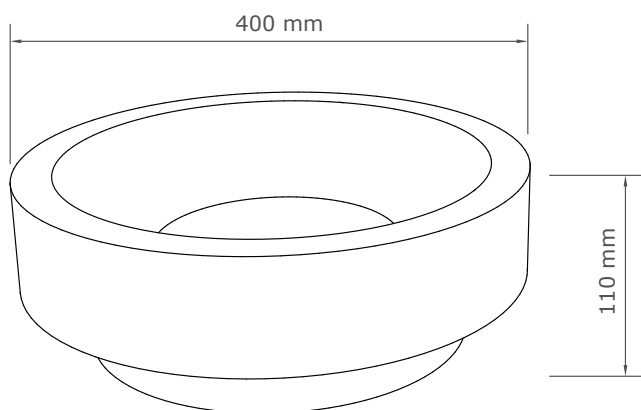

*White terrazzo

Napoli

An array of concentric circles come together to make the Napoli, smooth, alluring and certainly eye-catching. The centre circle allows water to flow seamlessly between the outer gap.

Size (H x W x L)

120 x 300 x 300 mm

Weight

14 KG

Available finishes

White terrazzo · black terrazzo

light grey concrete · dark grey concrete

Drain diameter

45 mm

Wall mount suitable

No

Available finishes