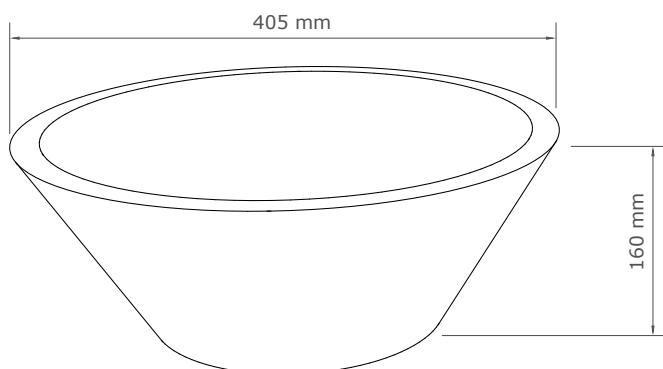

*Light concrete

Venezia

Soft and smooth, yet sharp and modern - the Venezia is not your typical basin. Additionally, this cone form creates interesting interplay between flowing water and the basins interior. Ultimately, this basin is made to create high visual impact.

Size (H x W x L)

160 x 405 x 405 mm

Weight

10 KG

Available finishes

White terrazzo · black terrazzo

light grey concrete · dark grey concrete

Drain diameter

45 mm

Wall mount suitable

No

Available finishes