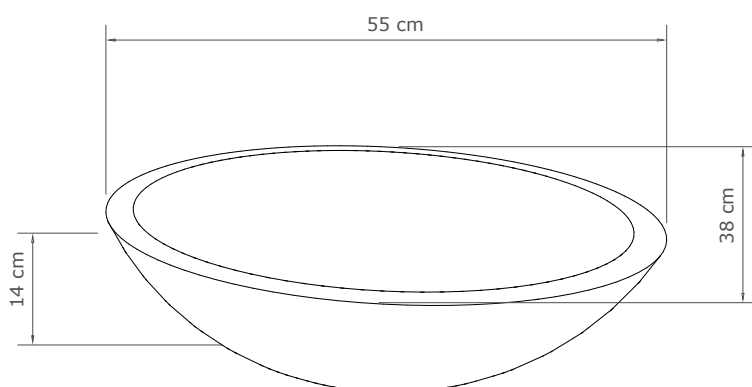

45 mm

Wall mount suitable

No

Available finishes

Luca Grande

The Luca Grande embraces the same simplicity as our original Luca model, but with a more dynamic, wider form. This width gives the basin an added visual impact, whilst retaining the soft, smooth curves of the Luca.