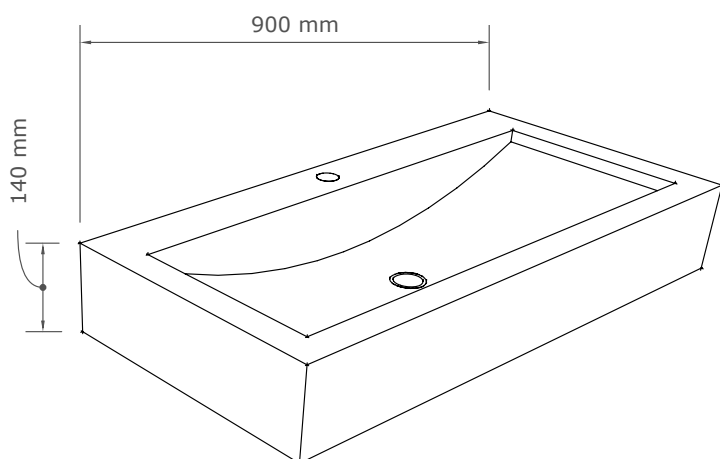

45 mm

Wall mount suitable

No

Available finishes

Horizon

The Horizon encompasses a broad, dynamic curve spanning nearly one metre across. Upon special request, two taps can be installed with this model. Available in our full range of finishes.