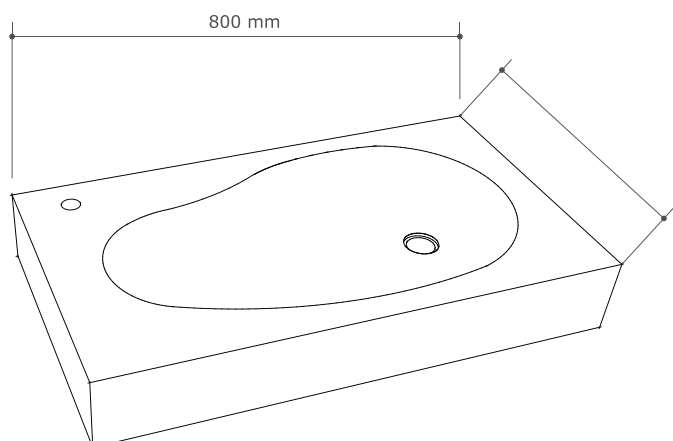

45 mm

Wall mount suitable

No

Available finishes

Sol

The seductive Sol is defined by its smooth lagoon like bowl, which interacts beautifully with the water to create a dynamic bathroom experience. Available with special Sol cabinet (pictured).