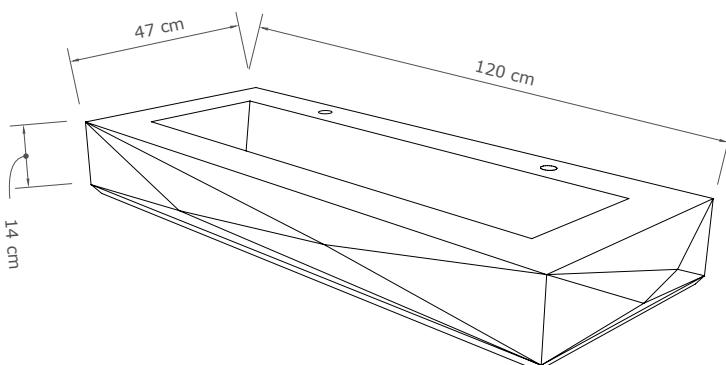

Available finishes