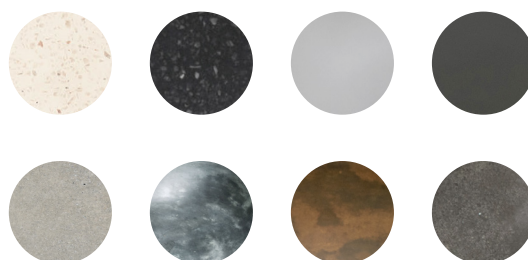

45 mm

Wall mount suitable

No

Available finishes

Horizon | dark concrete

*White terrazzo

Napoli

An array of concentric circles come together to make the Napoli, smooth, alluring and certainly eye-catching. The centre circle allows water to flow seamlessly between the outer gap.