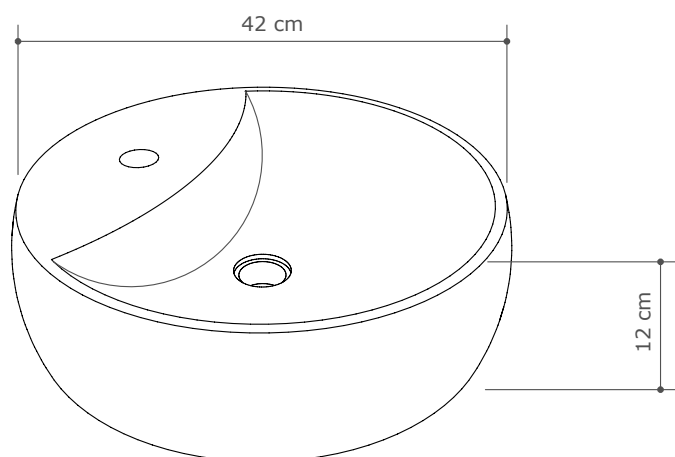

Size (H x W x L)

120 x 420 x 420 mm

Weight

12 KG

Available finishes

White terrazzo · black terrazzo

light grey concrete · dark grey concrete

Drain diameter