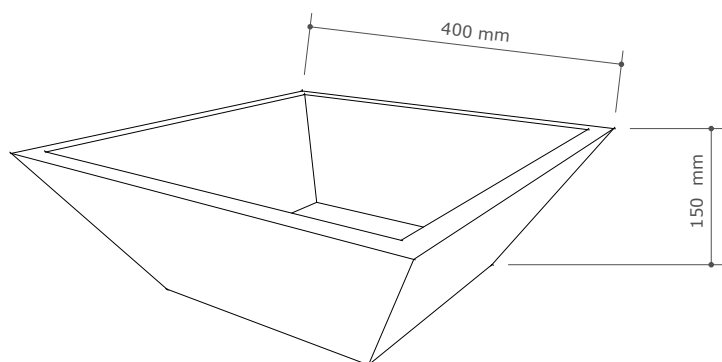

Grappa

With its clean, robust edges and vertical presence, the Grappa has authority over any bathroom. This model is pristine in our classic light or dark concrete finishes, and of course our luxury Terrazzo.

Size (H x W x L)

150 x 400 x 400 mm

Weight

13 KG

Available finishes

White terrazzo · black terrazzo

light grey concrete · dark grey concrete

Drain diameter

45 mm

Wall mount suitable

No

Available finishes