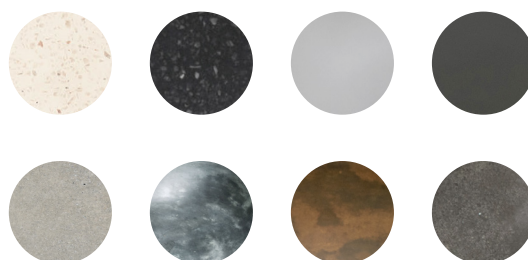

Size (H x W x L)

140 x 450 x 900 mm

Weight

70 KG

Available finishes

White terrazzo · black terrazzo
light grey concrete · dark grey concrete
natural concrete · copper green
vintage brown · dusk grey

Drain diameter

45 mm

Wall mount suitable

No

Available finishes