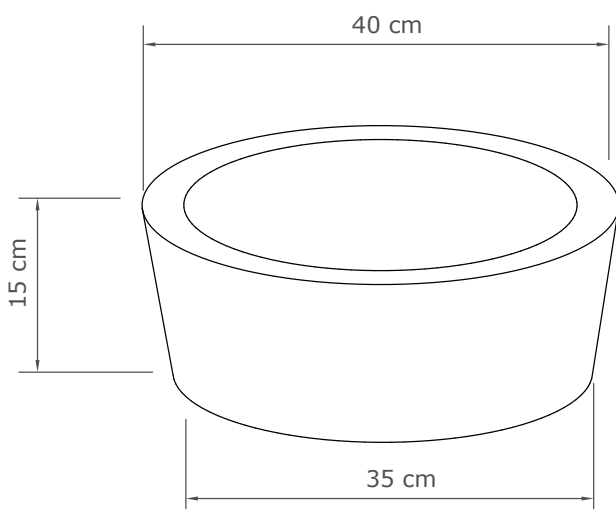

Size (H x W x L)

150 x 400 x 400 mm

Weight

15 KG

Available finishes

White terrazzo - black terrazzo

Drain diameter

45 mm