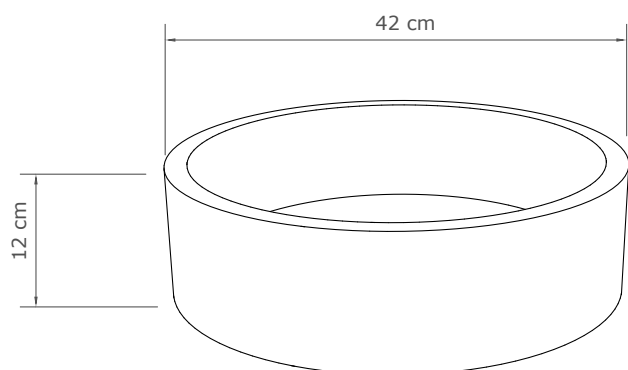

Udinese

Udinese flaunts simple, irresistible curves and clean, hard edges, tirelessly sanded to perfection by our team. No gimmicks - this basin stands for quality through minimalism.

Size (H x W x L)

120 x 420 x 420 mm

Weight

15 KG

Available finishes

White terrazzo · black terrazzo
light grey concrete · dark grey concrete
natural concrete · copper green
vintage brown · dusk grey

Drain diameter

45 mm

Wall mount suitable

No

Available finishes