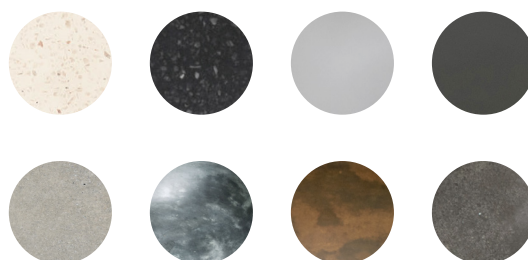

Size (H x W x L)

120 x 420 x 420 mm

Weight

15 KG

Available finishes

White terrazzo · black terrazzo
light grey concrete · dark grey concrete
natural concrete · copper green
vintage brown · dusk grey

Drain diameter

45 mm

Wall mount suitable

No

Available finishes