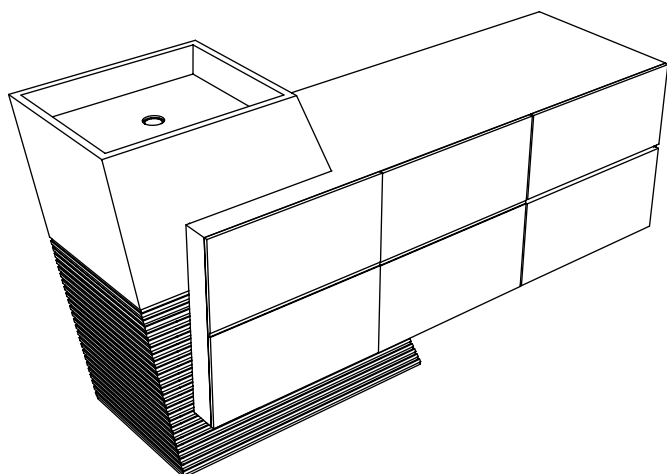

*Light concrete

Zen

The aptly named Zen brings a plethora of distinctive modern elements into equilibrium. This concrete pedestal perfectly accommodates our unique Eco-teak cabinet. (Comes with cabinet, as pictured).

Size (H x W x L)

910 x 400 x 750 mm

Weight

110 KG

Available finishes

Light grey concrete · dark grey concrete
natural concrete · copper green
vintage brown · dusk grey

Drain diameter

45 mm

Wall mount suitable

No

Available finishes