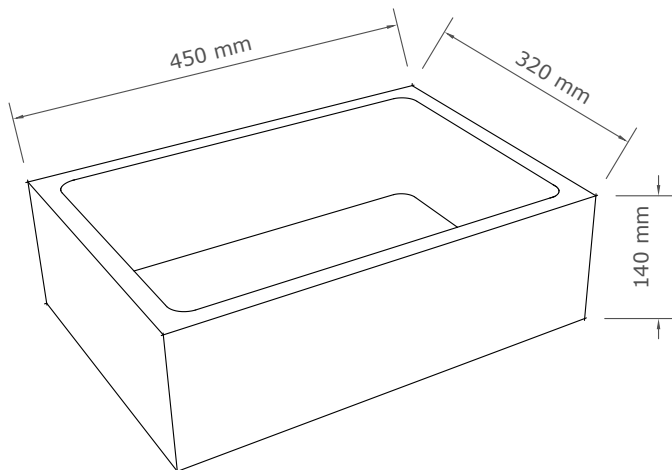

Florentina

Featuring bold edges, nuanced by a soft curve - the beauty of the Florentina is in its details. A broad, spacious basin that has presence - perfect with any of our finishes.