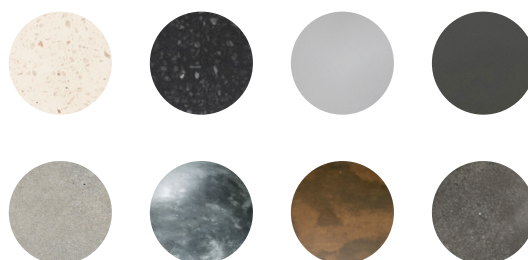

Available finishes

Luca

Meet Luca, a perfect example of simplicity. Enjoy the clean curves of this silky smooth oval basin in classic monotonues, or experiment with our new finishes - copper green and vintage brown.