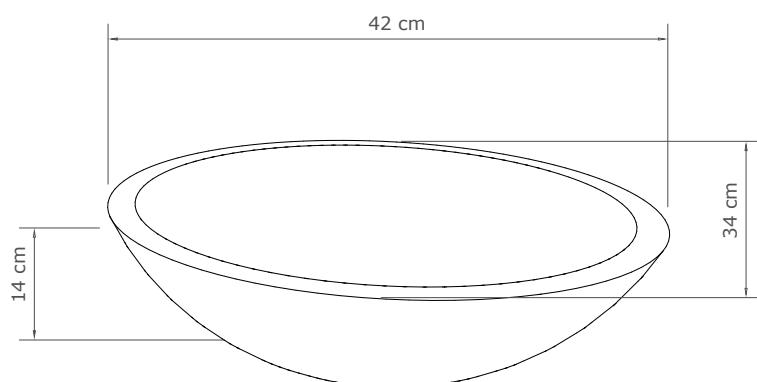

Luca

Meet Luca, a perfect example of simplicity. Enjoy the clean curves of this silky smooth oval basin in classic monotonues, or experiment with our new finishes - copper green and vintage brown.