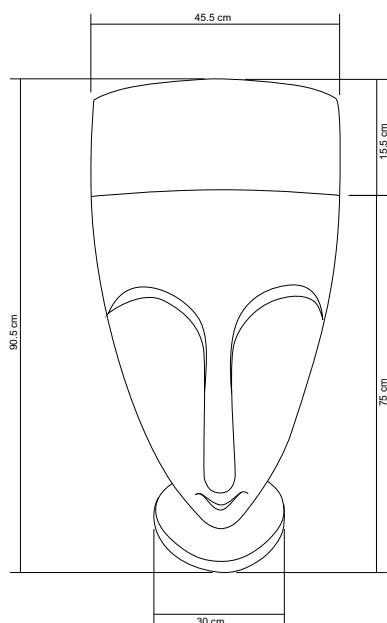

Size (H x W x L)

100 x 500 x 500 mm

Weight

7 KG

Available finishes

White terrazzo - black terrazzo

Drain diameter

45 mm

Size (H x W x L)

130 x 450 x 450 mm

Weight

23 KG

Available finishes

White terrazzo · black terrazzo

light grey concrete · dark grey concrete

Drain diameter

45 mm

Wall mount suitable

No

Available finishes

Viso pedestal

Viso Pedestal is a free-standing basin with a unique character. This exclusive two piece design brings life to any establishment and can be either floor mounted or wall mounted.

Size (H x W x L)

900 x 450 x 450 mm

Weight

50 KG

Available finishes

White terrazzo - black terrazzo

light grey concrete - dark grey concrete

Drain diameter