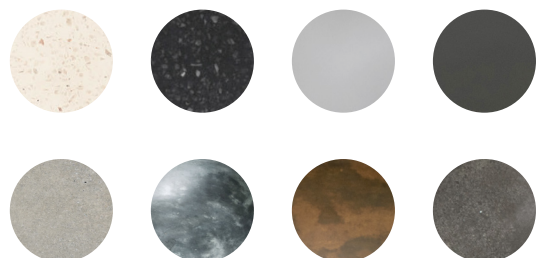

Size (H x W x L)

140 x 320 x 450 mm

Weight

17 KG

Available finishes

White terrazzo - black terrazzo
light grey concrete - dark grey concrete
natural concrete - copper green
vintage brown - dusk grey

Drain diameter

45 mm

Wall mount suitable

No

Available finishes