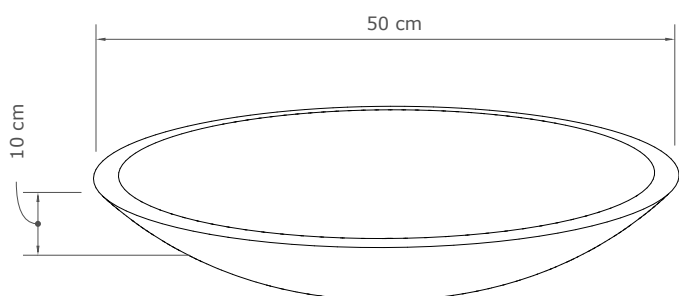

*White terrazzo

Messina

Simple and smooth with a low profile.
The Messina is soft and alluring feat of
craftsmanship, sanded to perfection. Best
appreciated in classy Terrazo or Concrete
monotones .

Size (H x W x L)

100 x 500 x 500 mm

Weight

7 KG

Available finishes

White terrazzo - black terrazzo

Drain diameter

45 mm

Wall mount suitable

No

Available finishes