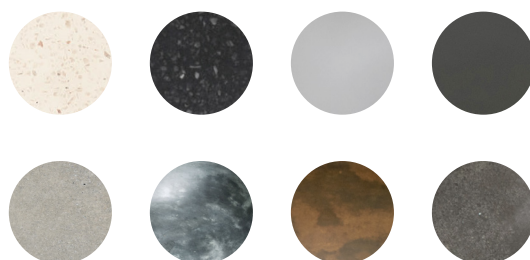

Size (H x W x L)

120 x 350 x 495 mm

Weight

25 KG

Available finishes

White terrazzo · black terrazzo
light grey concrete · dark grey concrete
natural concrete · copper green
vintage brown · dusk grey

Drain diameter

45 mm

Wall mount suitable

No

Available finishes