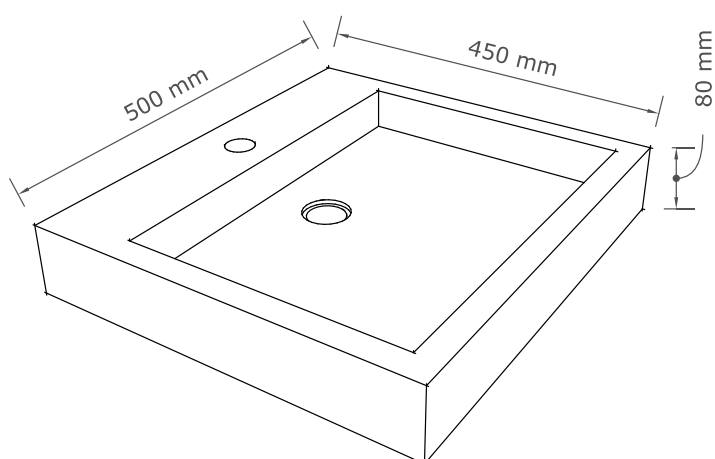

Bologna

It's sharp, striking contours and elegantly flat form make the Bologna a truly captivating basin. Available in Terrazzo and classic concrete colours.

Size (H x W x L)

80 x 450 x 500 mm

Weight

20 KG

Available finishes

White terrazzo · black terrazzo

light grey concrete · dark grey concrete

Drain diameter

45 mm

Wall mount suitable

No

Available finishes