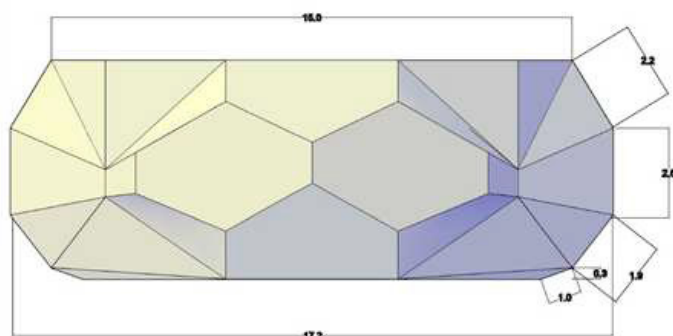

*White terrazzo

Diamond

The Diamond is defined by its mesmerizing geometric form. Distinctive chiseled edges contrast a smooth tempting interior to make this model completely unique. The Diamond makes a big impact on any bathroom.

Size (H x W x L)

160 x 370 x 500 mm

Weight

25 KG

Available finishes

White terrazzo · black terrazzo
light grey concrete · dark grey concrete
natural concrete · copper green
vintage brown · dusk grey

Drain diameter

45 mm

Wall mount suitable

No

Available finishes