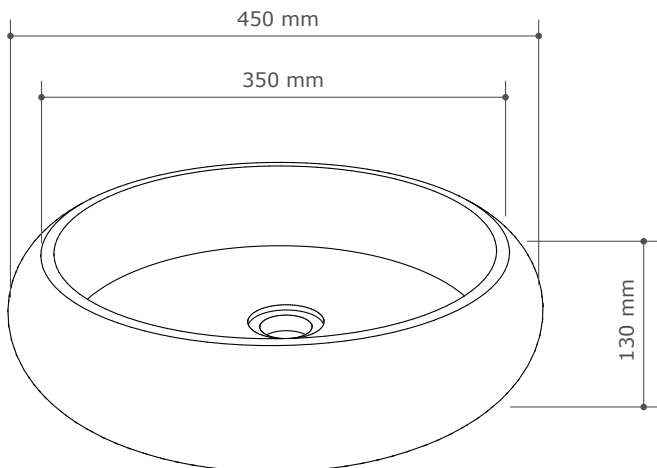

Size (H x W x L)

100 x 500 x 500 mm

Weight

7 KG

Available finishes

White terrazzo - black terrazzo

Drain diameter

45 mm

Size (H x W x L)

130 x 450 x 450 mm

Weight

23 KG

Available finishes

White terrazzo · black terrazzo

light grey concrete · dark grey concrete

Drain diameter