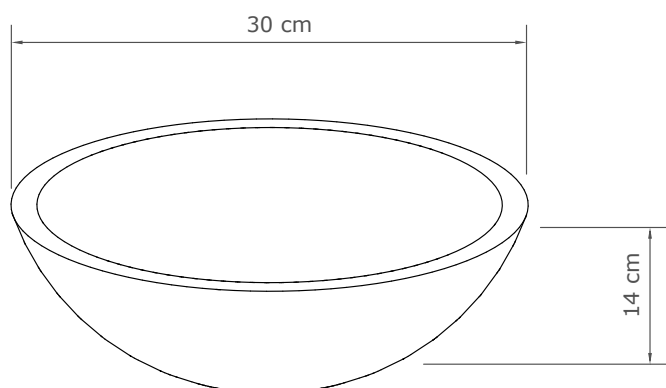

Palermo's charming size, along with its simplicity and modernism make it the perfect bathroom companion. Available in our full range of colour options - find your style.

Size (H x W x L)

120 x 300 x 300 mm