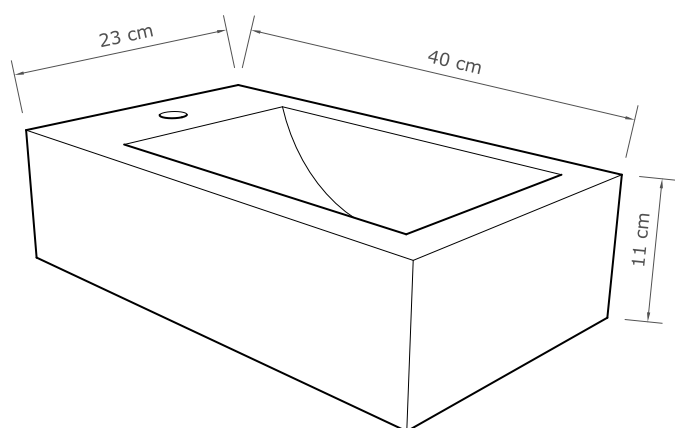

Size (H x W x L)

110 x 230 x 400 mm

Weight

10 KG

Available finishes

Natural concrete · copper green
vintage brown · dusk grey

Drain diameter

45 mm