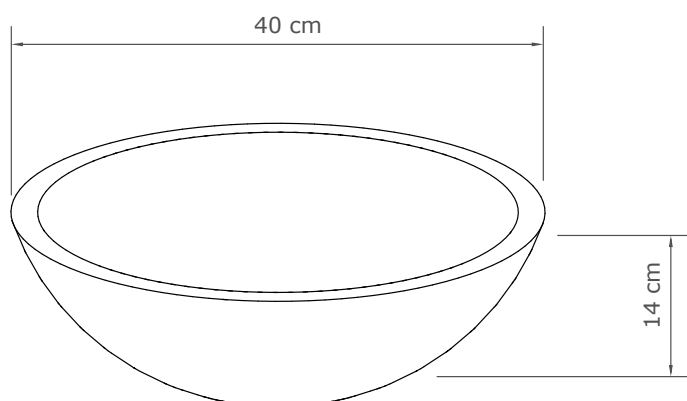

Palermo Grande

With its timelessly smooth and pure form, Palermo Grande's minimalism and simplicity is unparalleled. The perfect canvas for a range of stunning finishes, including our charming copper green and vintage brown.

Size (H x W x L)

140 x 400 x 400 mm

Weight

11 KG

Available finishes

White terrazzo · black terrazzo
light grey concrete · dark grey concrete
natural concrete · copper green
vintage brown · dusk grey

Drain diameter

45 mm

Wall mount suitable

No

Available finishes