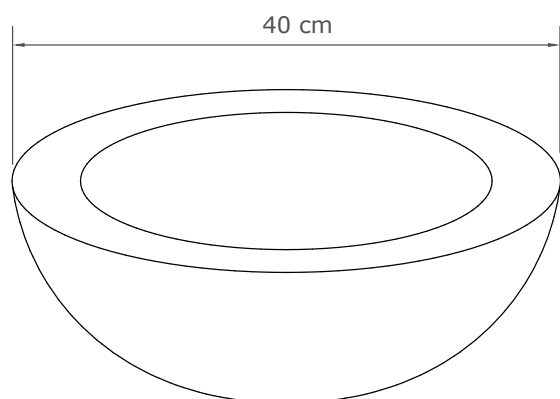

Size (H x W x L)
150 x 400 x 400 mm

Weight
19 KG

Available finishes
White terrazzo - black terrazzo

Drain diameter
45 mm

Wall mount suitable
No

Available finishes